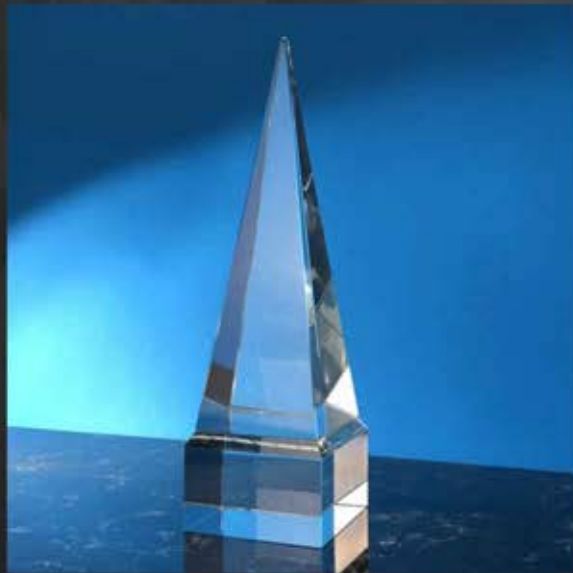

# Exclusive Crystal Plaques & Trophy

**9311**

size **NEW**  
305mm (H) x 90mm (L) x 90mm (W)

**9313**

size **NEW**  
A - 440mm (H) x 125mm (L) x 125mm (W)  
B - 420mm (H) x 125mm (L) x 125mm (W)  
C - 390mm (H) x 125mm (L) x 125mm (W)