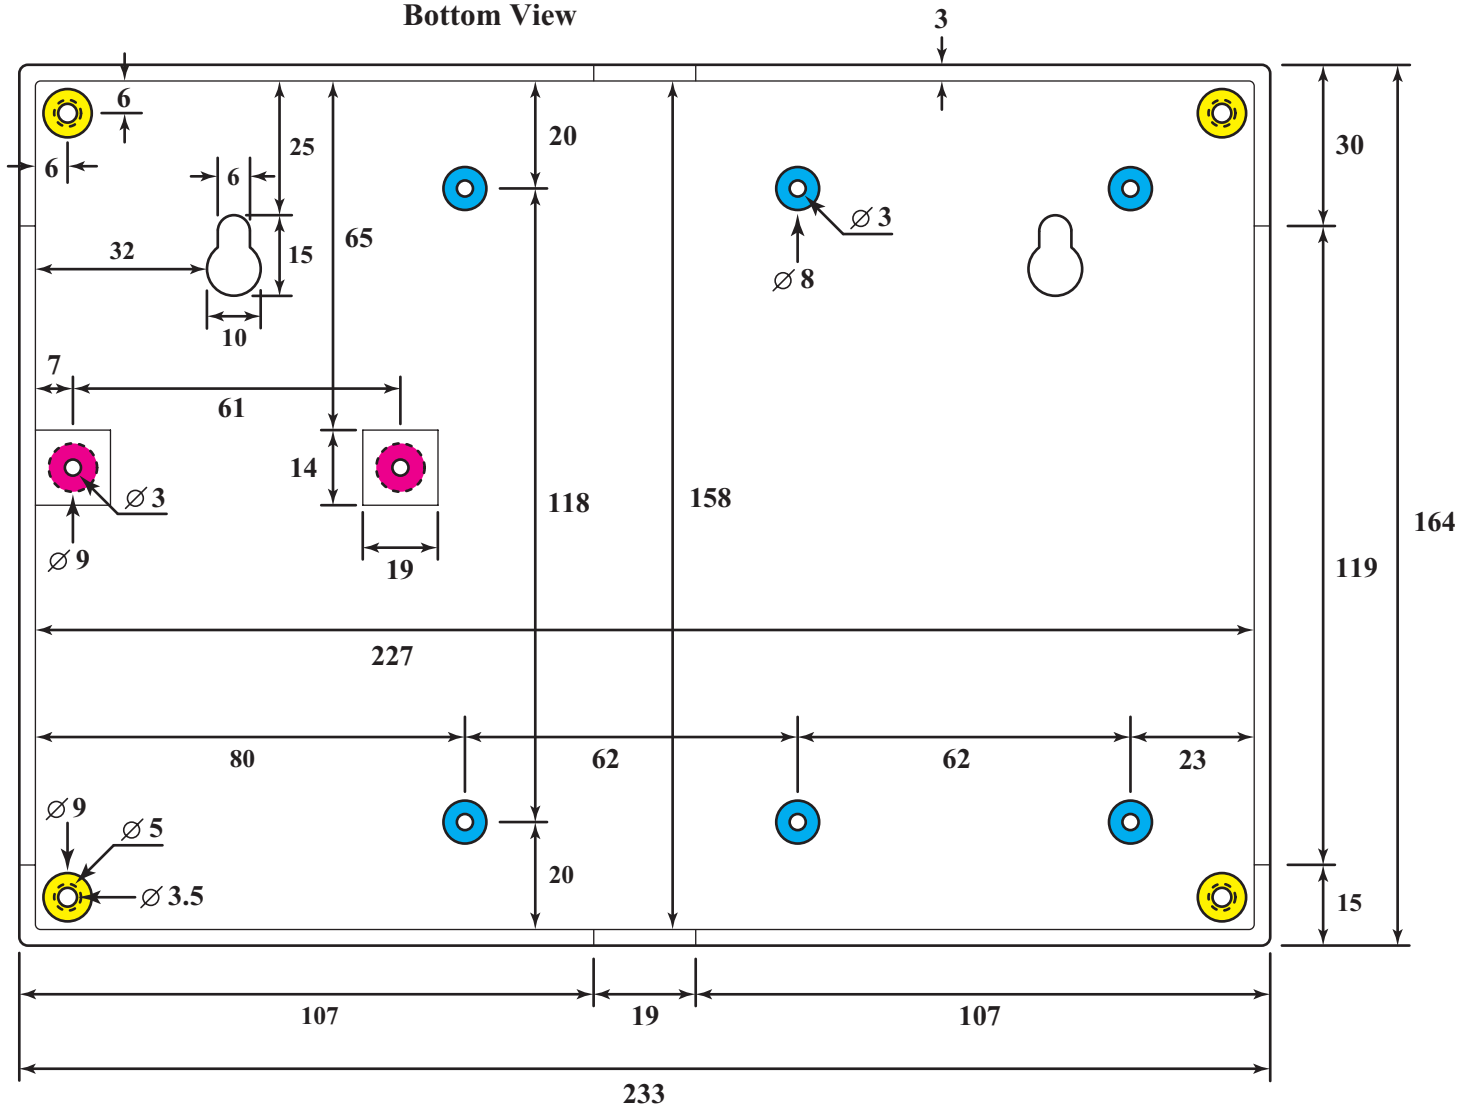

Side View

Hobby World Center Co.,Ltd

CODE : **FUTURE BOX FB22**

Title : **Stylishly Curved Front Box
(Top part)**

UNIT : millimeter

Sheet 1 of 2

Bottom View

Side View

Side View

Hobby World Center Co.,Ltd

CODE : **FUTURE BOX FB22**

Title : **Stylishly Curved Front Box (Bottom part)**

UNIT : millimeter

Sheet 2 of 2