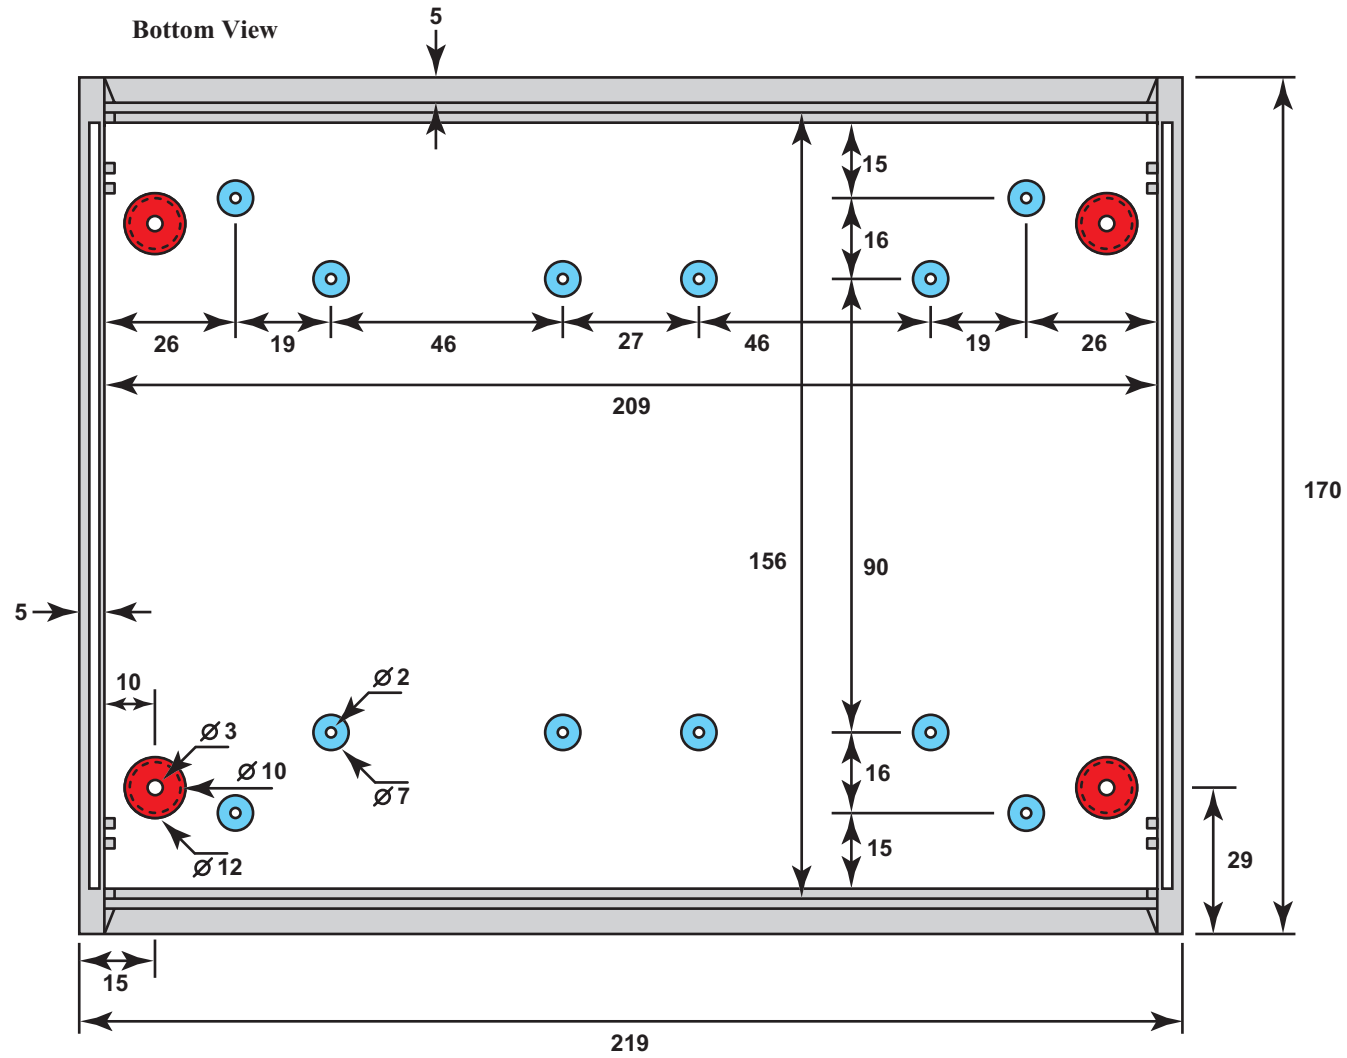

Bottom View

Side View

Side View

<b>Hobby World Center Co.,Ltd</b>	
<b>CODE :</b>	<b>FUTURE BOX FB06</b>
<b>Title :</b>	<b>Instrument Case (Top part)</b>
<b>UNIT : millimeter</b>	<b>Sheet 1 of 2</b>

Bottom View

Side View

Side View

<b>Hobby World Center Co.,Ltd</b>	
<b>CODE :</b>	<b>FUTURE BOX FB06</b>
<b>Title :</b>	<b>Instrument Case (Bottom part)</b>
<b>UNIT : millimeter</b>	<b>Sheet 2 of 2</b>