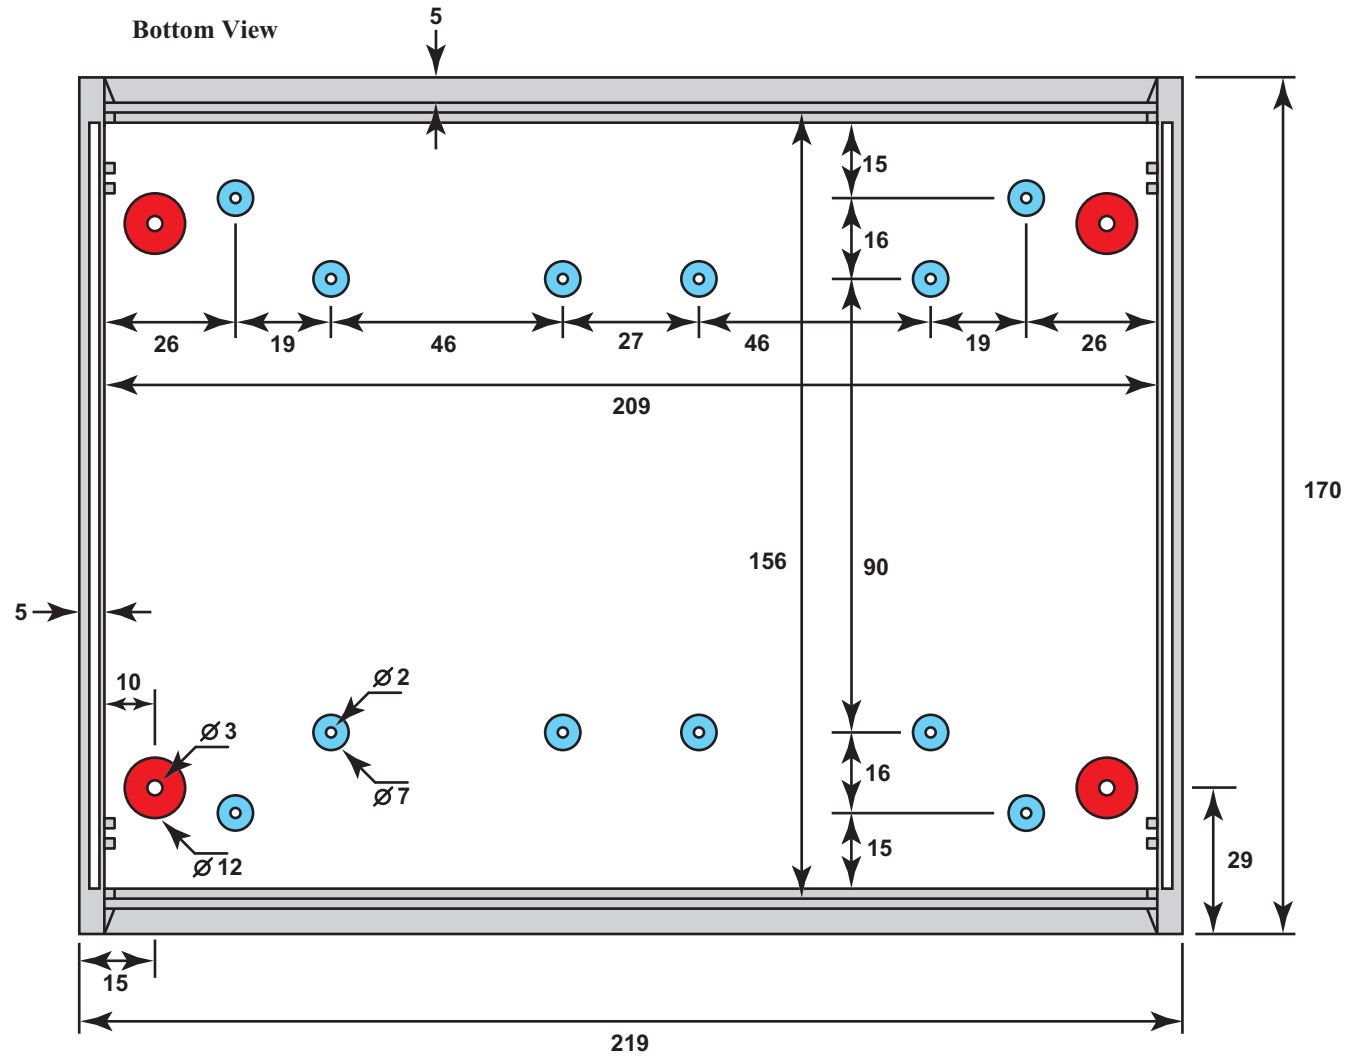

Bottom View

Side View

Side View

<b>Hobby World Center Co.,Ltd</b>	
<b>CODE :</b>	<b>FUTURE BOX FB06</b>
<b>Title :</b>	<b>Instrument Case (Top part)</b>
<b>UNIT : millimeter</b>	<b>Sheet 1 of 2</b>

Bottom View

Side View

Side View

<b>Hobby World Center Co.,Ltd</b>	
<b>CODE :</b>	<b>FUTURE BOX FB06</b>
<b>Title :</b>	<b>Instrument Case (Bottom part)</b>
<b>UNIT : millimeter</b>	<b>Sheet 2 of 2</b>