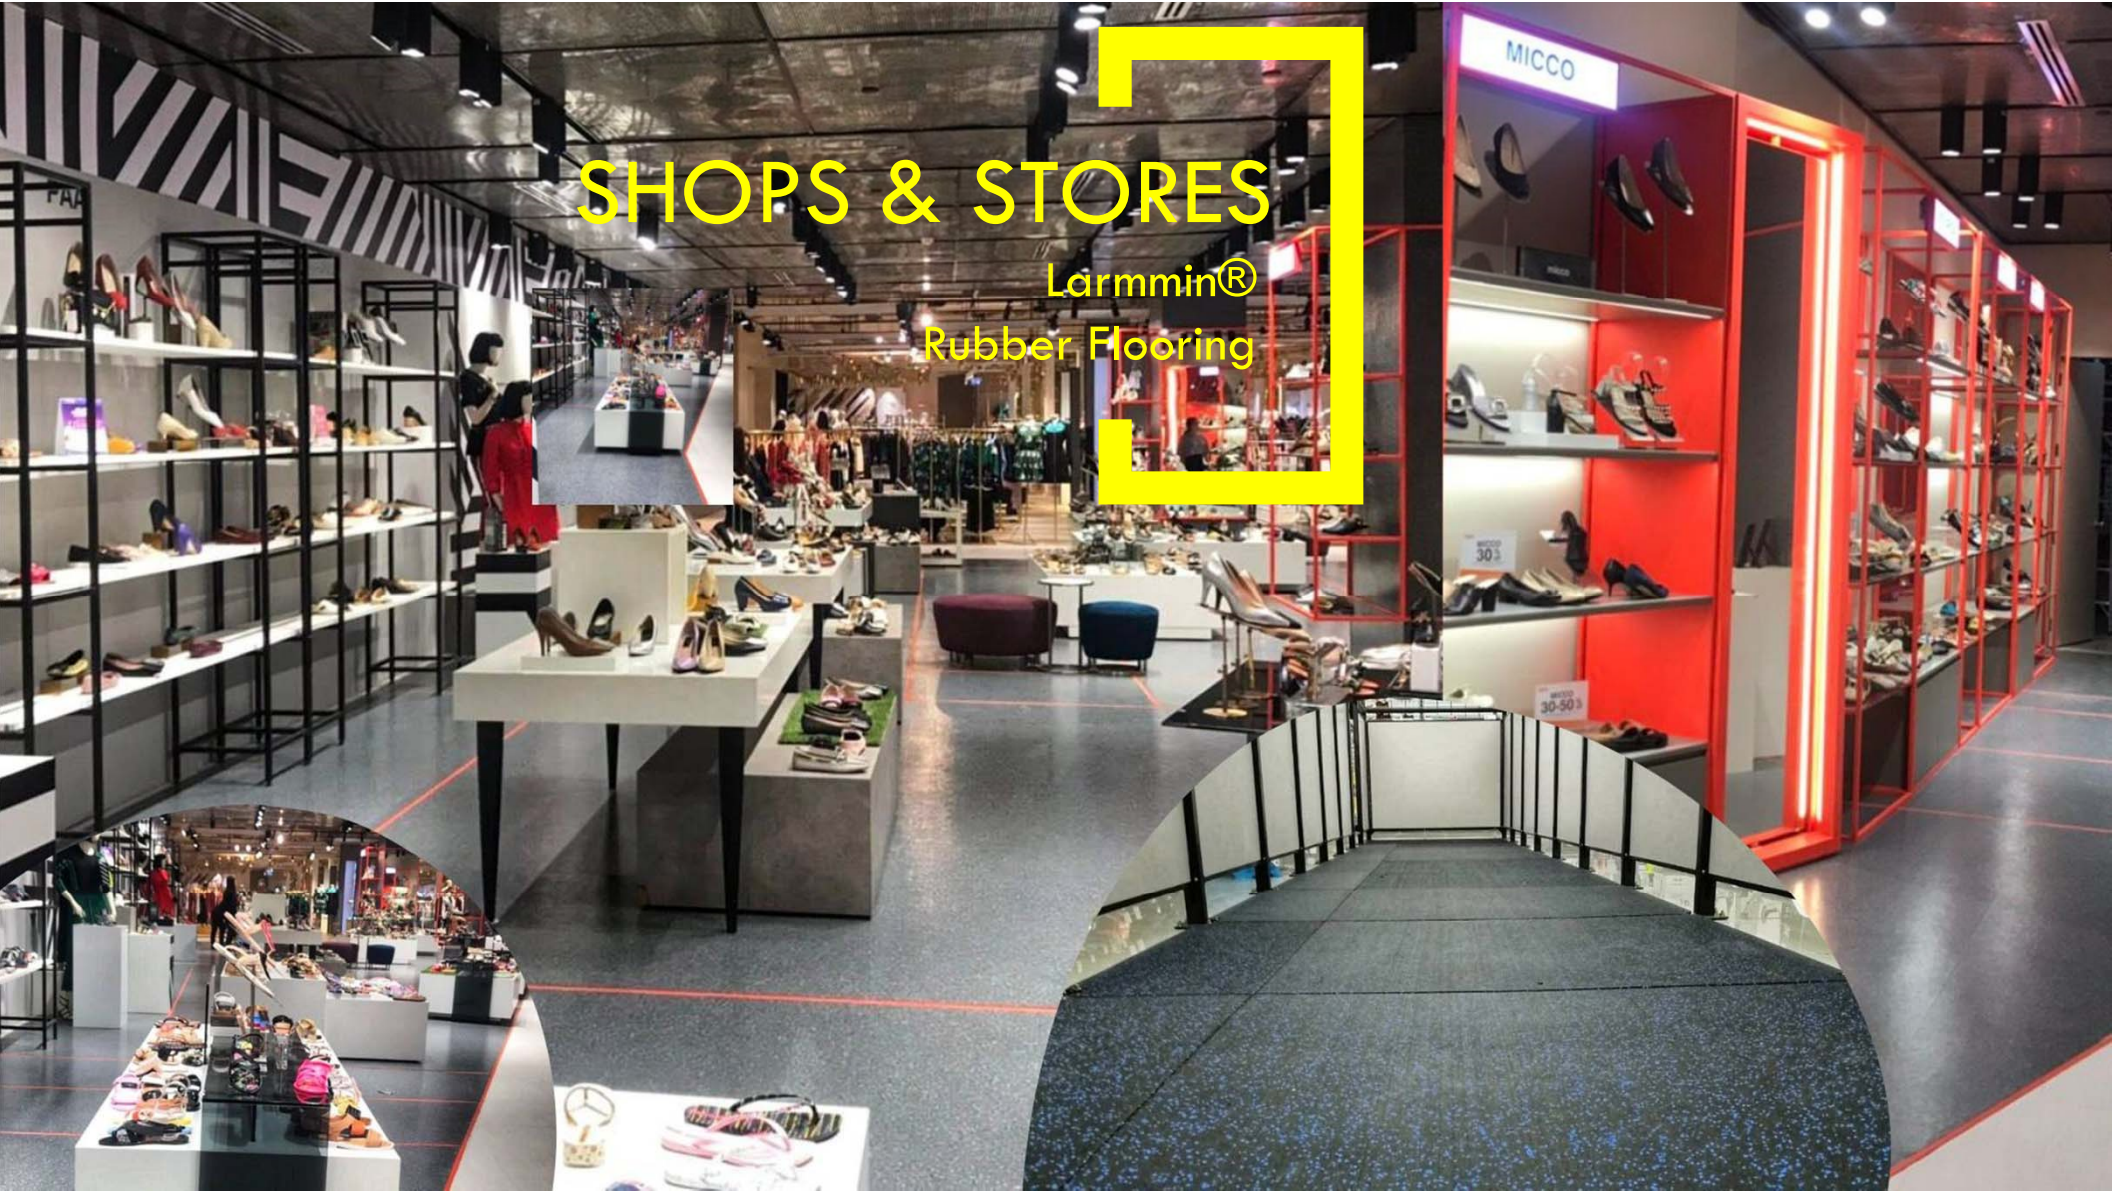

SHOPS & STORES

Lärmmin®
Rubber Flooring