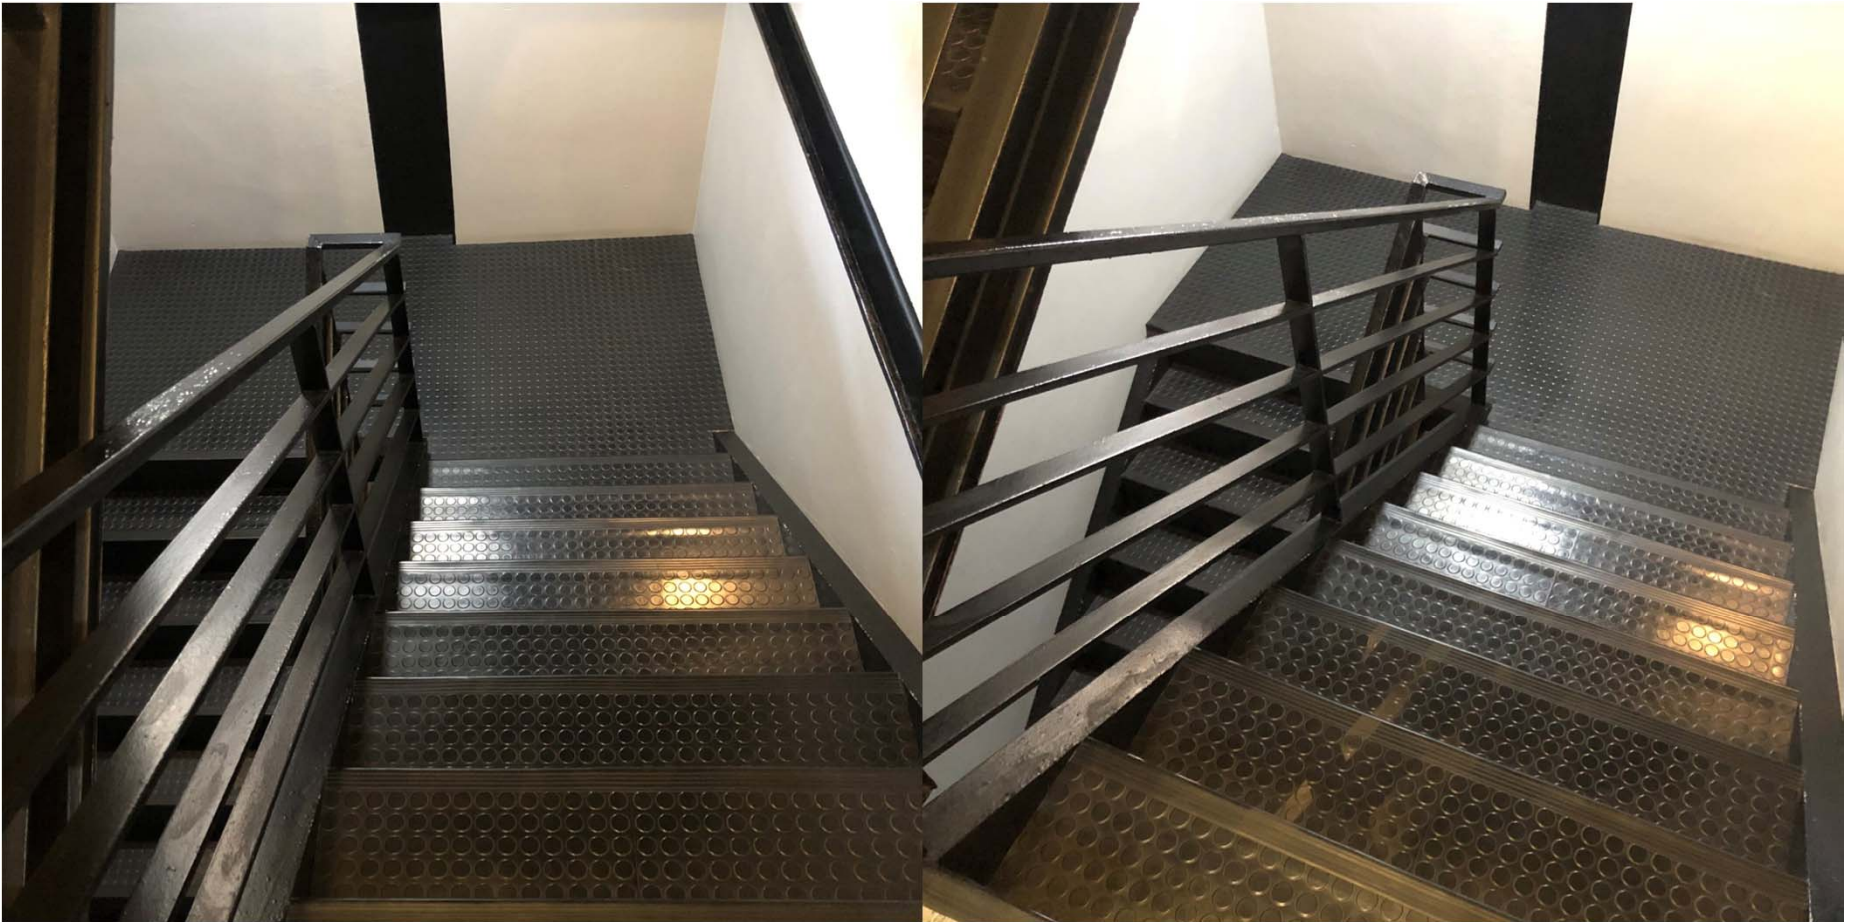

Project references

พื้นที่กระเบื้องยางลายเหรียญบันไดสำนักงาน

Larmin®
Rubber Flooring