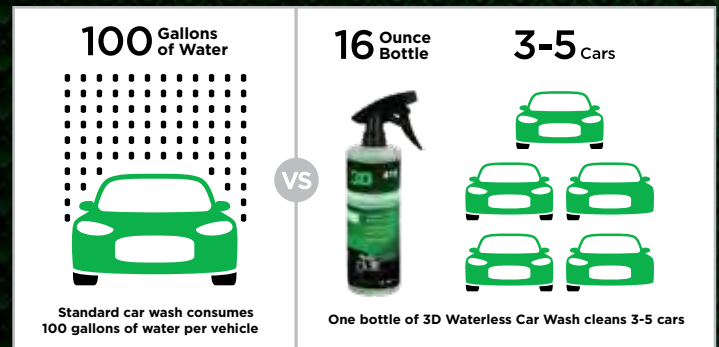

3D Waterless Car Wash Technology

419

- No Hose
- No Bucket
- No Sponge
- No Mess
- Simple spray and wipe process.
- Quick, easy, and effective way to clean your car in less time than a normal wash.
- Great solution for those who can't do a normal wash due to hose access, city restrictions or apartment life.
- Bureau Veritas Certified

When it comes to washing cars, water has always been an indispensable element to do the job. However, using water proved to be wasteful, inefficient, and insensitive to the environment. That is why 3D Products came up with Waterless Car Wash.