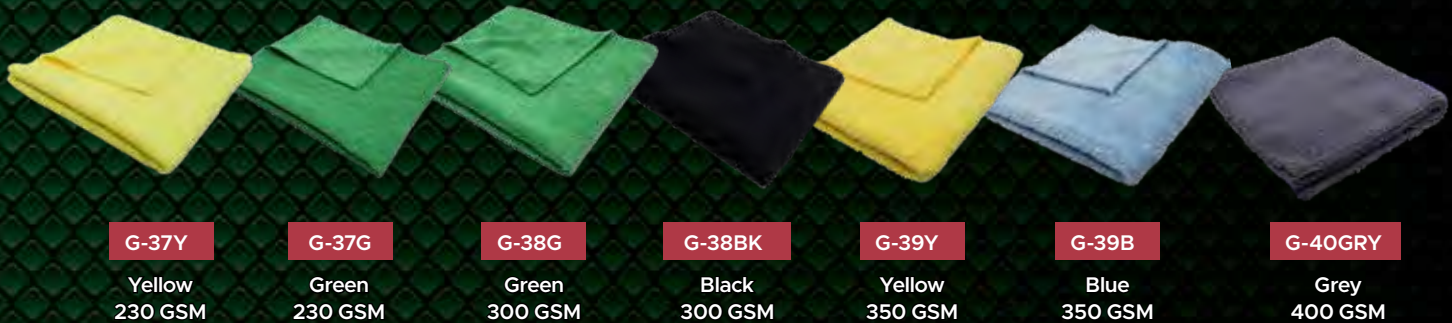

Ordering And Return Policies

To place an order, call toll-free at 888-999-SOAP (7627). Customers ordering by phone, fax, or e-mail may be required to sign an order confirmation receipt before the order can be completed. We accept Visa, MasterCard and American Express. For your protection, personal checks and large purchases may require proof of ID. When paid by check, orders could be delayed until clearance from your financial institution. Overseas customers can call us at 1-661-250-2020.

3D International business hours are Monday to Friday from 8:30-5:00 pm PST. Email sales@3dproducts.com. Shipping and freight: Orders will be shipped via UPS or FedEx ground or truck by the end of the next business day. (SUBJECT TO AVAILABILITY) Overnight service and 2nd day shipment is also available at an additional cost. Please contact us for details. Drums, specialty items and orders over 250 lbs. will be shipped via LTL carrier. All freight charges are the responsibility of the customer and will be billed on the invoice. Shipping charges are non-refundable, and it is the buyer's responsibility to pay any freight charges incurred by refused shipments and unclaimed goods.

Returns: To return any merchandise, contact our customer service department for an RMA# (return merchandise authorization number) and UPS call tag. Customer is responsible for the shipping of returned items except when items received are incorrect or damaged. No returns will be accepted for merchandise that has been damaged by customer misuse or negligence. Returns requested after 10 days from purchase date will be subject to a 15% restocking fee, No returns after 60 days.

Product Guarantee: If you are not 100% satisfied with our products, you may return it for credit (excluding aerosols). There is no cash refund for returned items. A credit will be applied to the customer's account. Previously exchanged merchandise may not be returned for a second exchange or credit.

Warranty: Some equipment may be covered by a Manufacturer's Limited Warranty. Warranty work is not done by 3D International and must be repaired by an authorized service center and we will be happy to help you find the location nearest you.