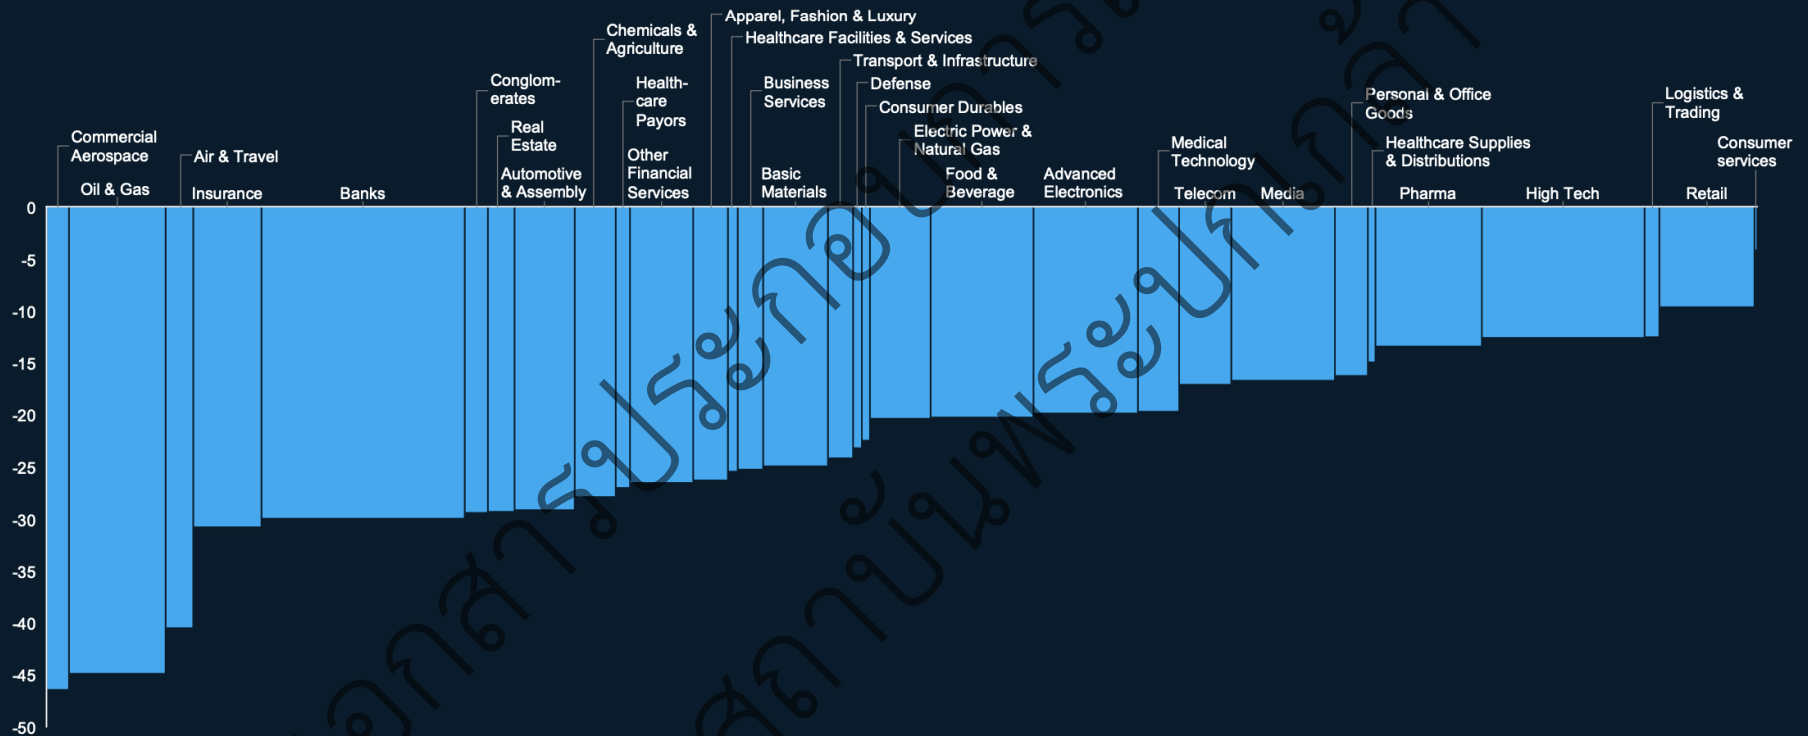

CORONA VIRUS

COVID19
World impact

The virus has spread worldwide despite containment efforts

1. Johns Hopkins data used for U.S., all other North America countries reporting from WHO
 2. Includes Western Pacific and South-East Asia WHO regions; excludes China; note that South Korea incremental cases are declining, however other countries are increasing
 3. Eastern-Mediterranean WHO region

Source: World Health Organization, Johns Hopkins University, McKinsey analysis

Market capitalization has declined across sectors, with significant variation to the extent of the decline

Weighted average year-to-date local currency total shareholder returns by industry in percent¹. Width of bars is starting market cap in \$