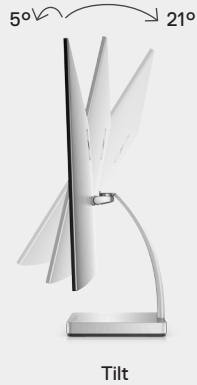

STUNNING DESIGN

A CES 2017 Innovation Awards honoree¹ featuring the world's overall thinnest profile in its class.²

- Take your view to the edge: With Dell's InfinityEdge display you'll enjoy an expansive entertainment experience. The gorgeous, edge-to-edge view on this virtually borderless display draws you into the scene.
- Made to fit in and stand out: This 27" ultrathin monitor features an elegant, state-of-the-art design. The slim riser and sleek, metallic surface complement its premium performance and make it a perfect fit for contemporary environments.

What's in the box?

Components

- Monitor panel with stand

Cables

- HDMI cable
- USB Type-C cable (C to C)
- Power cable and adapter

Documentation

- Quick Setup Guide
- Drivers and documentation media
- Safety and regulatory information

Adjustability and connectivity

DELL 27 ULTRATHIN MONITOR | S2718D

Easily tilt and swivel the panel to your preferred viewing position.

Connectivity

- | | |
|--------------|----------------------|
| A DC power | D Security-lock slot |
| B HDMI | E USB downstream |
| C USB Type C | F Audio line-out |