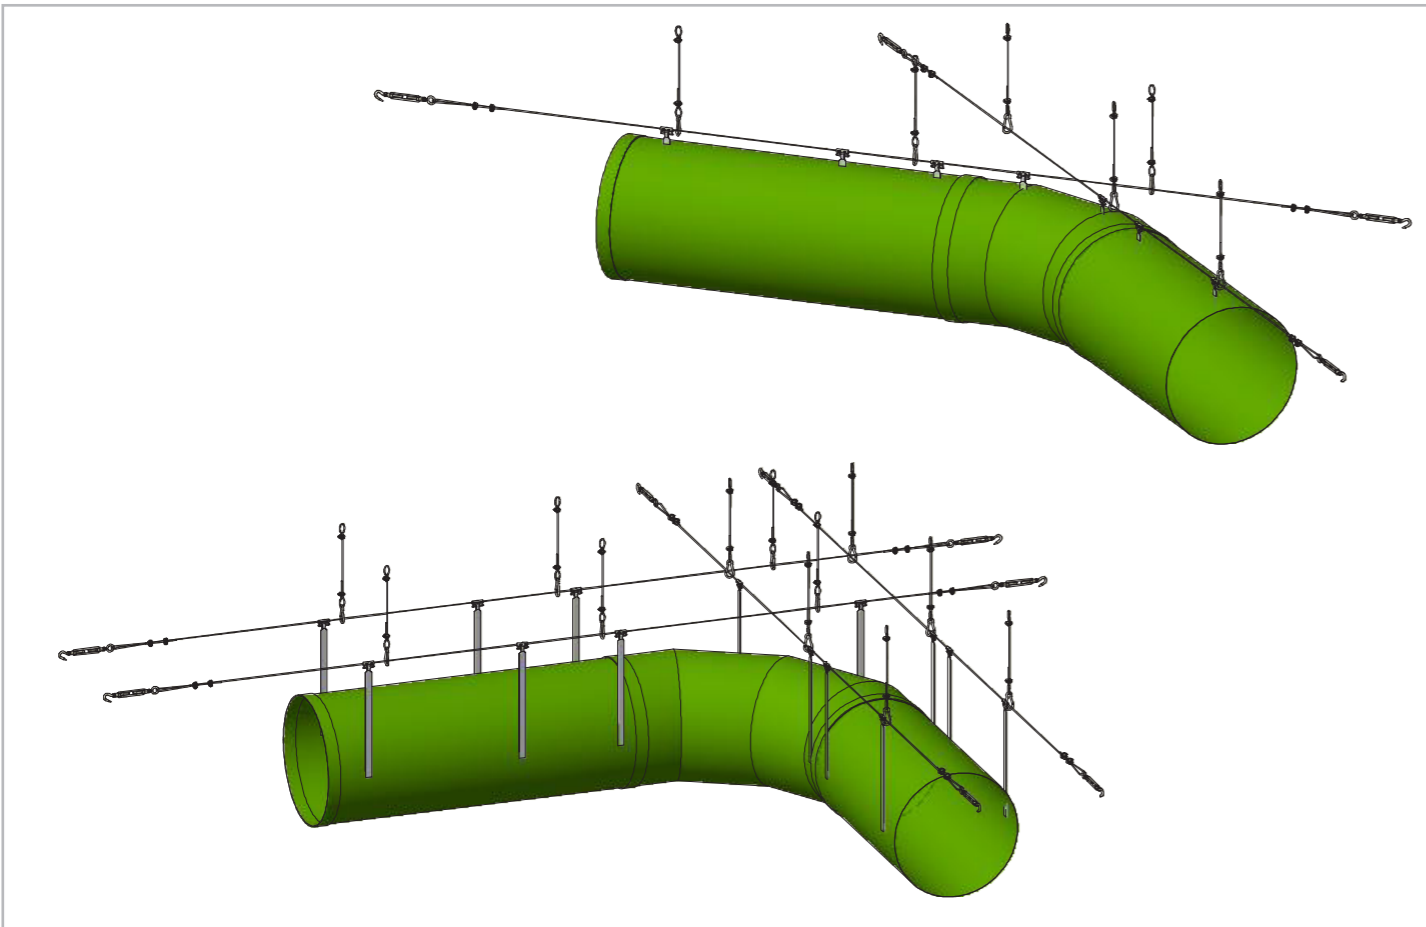

Parts

Connection	Edge - Cord	Edge - Cord	METU frame			
Suspension	EC EasyClip					
Components	W Ø3 mm Wire	LN Wire Lock Nut	TB Wire Turnbuckle			
Anchor Types	SU1 Strap Up Plastic	SU2 Strap Up Stainless Steel	SA1 SmartAdjust Strap Up with Hook (2m)	SA2 SmartAdjust Strap Up with M6 Thread (2m)	SA3 SmartAdjust Strap Up with Plate (2m)	SA4 SmartAdjust Strap Up with M6 Thread and Nut (2m)
Accessories	CL Clamp	TC Textile Clamp	SRD Static Regain Diffuser			
End	RB Regular Bottom	LB Lux Bottom				

Mounting Single/Double

Single

Double

Elbow

Bending

Wire Suspension Examples