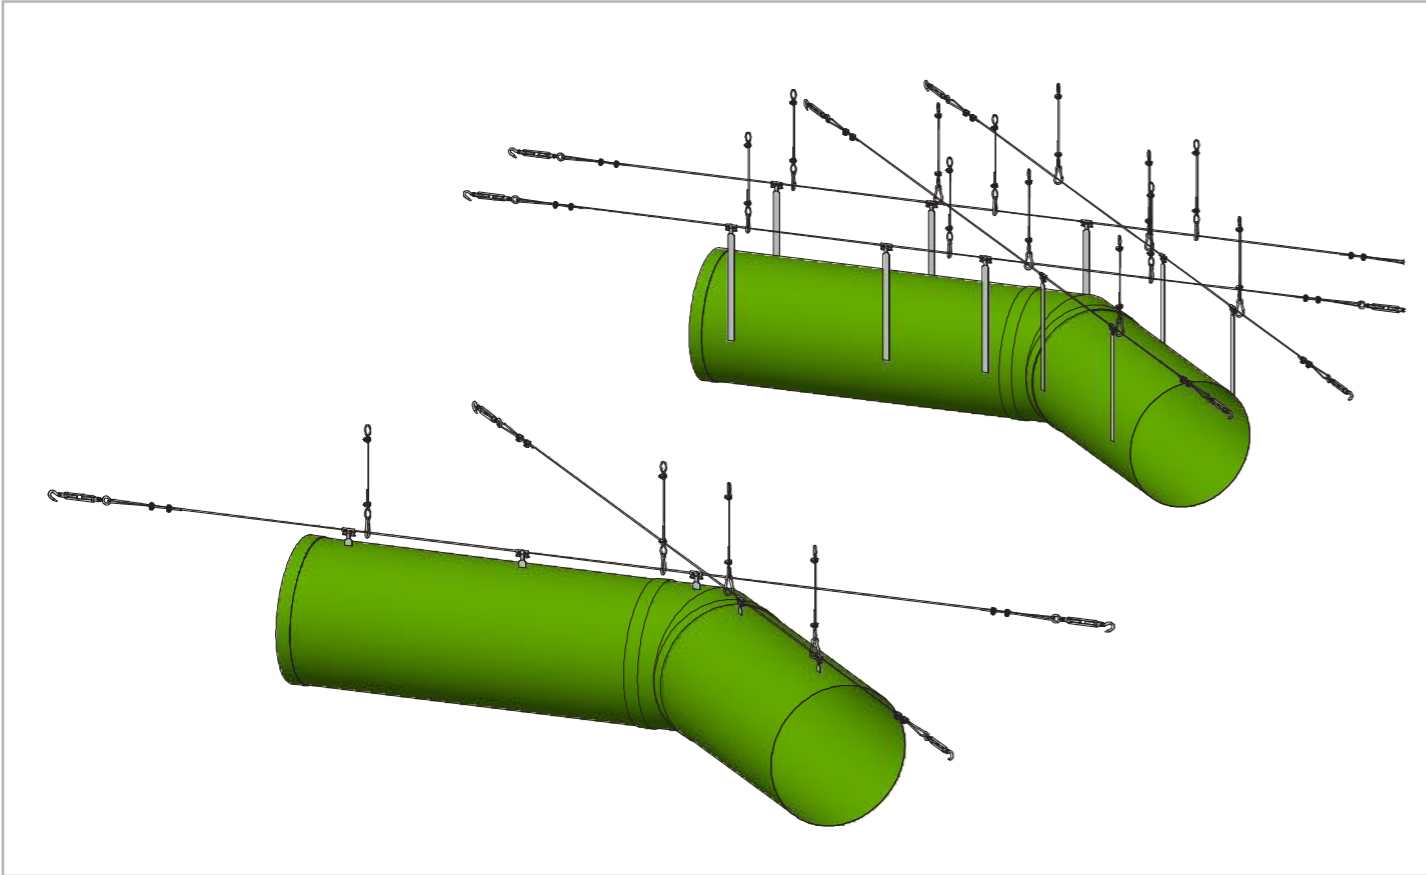

Parts

Connection	Edge - Cord	Edge - Cord	METU frame			
Suspension	EC EasyClip					
Components	W Ø3 mm Wire	LN Wire Lock Nut	TB Wire Turnbuckle			
Anchor Types	SU1 Strap Up Plastic	SU2 Strap Up Stainless Steel	SA1 SmartAdjust Strap Up with Hook (2m)	SA2 SmartAdjust Strap Up with M6 Thread (2m)	SA3 SmartAdjust Strap Up with Plate (2m)	SA4 SmartAdjust Strap Up with M6 Thread and Nut (2m)
Accessories	CL Clamp	TC Textile Clamp	SRD Static Regain Diffuser			
End	RB Regular Bottom	LB Lux Bottom				

Mounting Single/Double

Single

Double

Elbow

Bending

Wire Suspension Examples