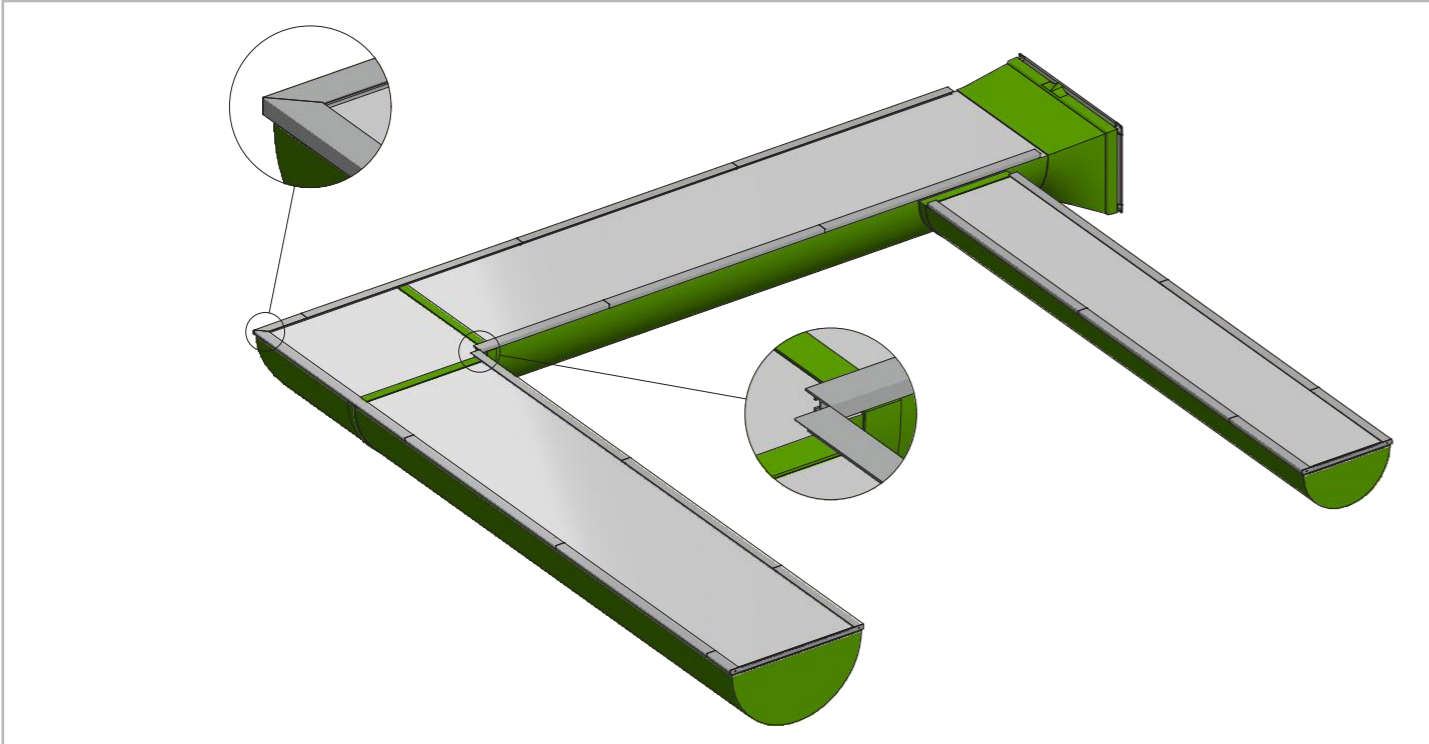

Parts

| | | | | | |
|-------------|--|--|--|--|------------------|
| Connection | Edge - Cord | Edge - Cord | METU Frame | Socket in roof | Socket at bottom |
| | | | | | |
| Suspension | <p>FT Fastrack</p> | | | | |
| | <p>WR Wingrail L = 2000 mm</p> <p>WC Wingrail Connector L = 100 mm</p> | | | | |
| Accessories | F Feeder | MC Mini Cleat | QE Q-Lux End Profile | SRD with bottom (Static Regain Diffuser) | |
| | TC Textile Clamp | CL Clamp | DE D-Lux End Profile | D-SRD (Static Regain Diffuser) | |
| End | RB(D) Regular Bottom (D) (Pull Cord optional) | LB(D) Lux Bottom (D) (Pull Cord optional) | DLB D-Lux Bottom incl. Pull Cord | | |
| | RB(Q) Regular Bottom (Q) (Pull Cord optional) | LB(Q) Lux Bottom (Q) (Pull Cord optional) | QLB Q-Lux Bottom incl. Pull Cord | | |

Mounting Half Round/Quarter Round

Half Round

Quarter Round

D-Elbows

Q-Elbows

Example

Example