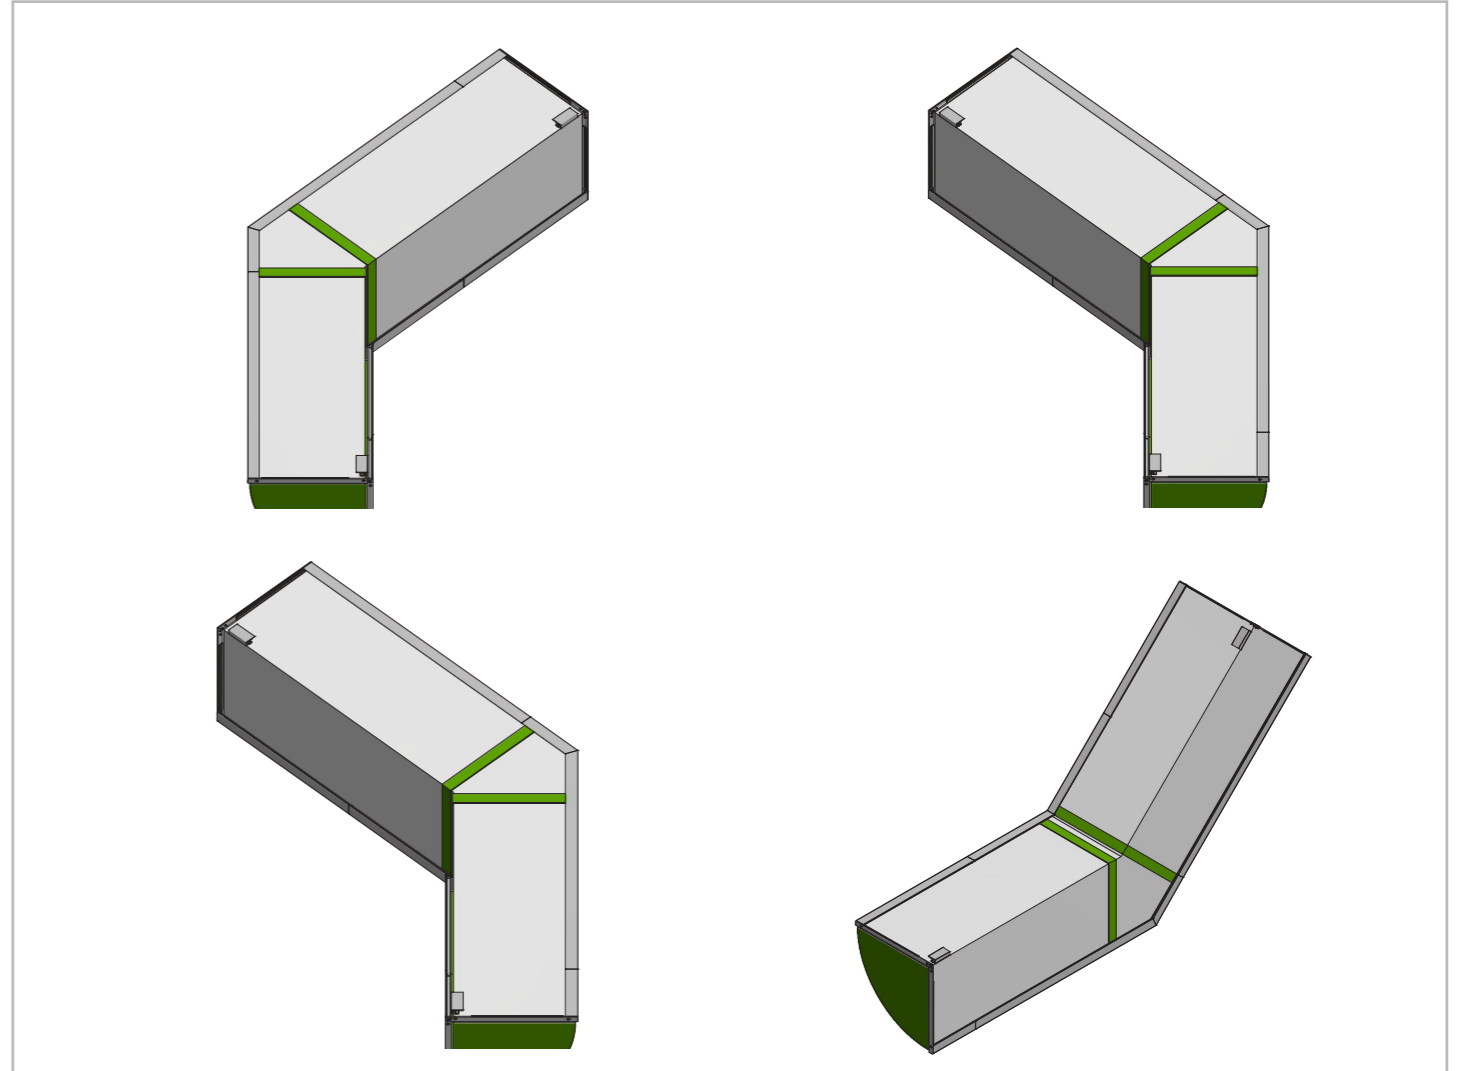

Parts

| | | | | | |
|-------------|--|--|--|--|------------------|
| Connection | Edge - Cord | Edge - Cord | METU Frame | Socket in roof | Socket at bottom |
| | | | | | |
| Suspension | <p>FT Fastrack</p> | | | | |
| | <p>WR Wingrail L = 2000 mm</p> <p>WC Wingrail Connector L = 100 mm</p> | | | | |
| Accessories | F Feeder | MC Mini Cleat | QE Q-Lux End Profile | SRD with bottom (Static Regain Diffuser) | |
| | TC Textile Clamp | CL Clamp | DE D-Lux End Profile | D-SRD (Static Regain Diffuser) | |
| End | RB(D) Regular Bottom (D) (Pull Cord optional) | LB(D) Lux Bottom (D) (Pull Cord optional) | DLB D-Lux Bottom incl. Pull Cord | | |
| | RB(Q) Regular Bottom (Q) (Pull Cord optional) | LB(Q) Lux Bottom (Q) (Pull Cord optional) | QLB Q-Lux Bottom incl. Pull Cord | | |

Mounting Half Round/Quarter Round

Half Round

Quarter Round

D-Elbows

Q-Elbows

Example

Example