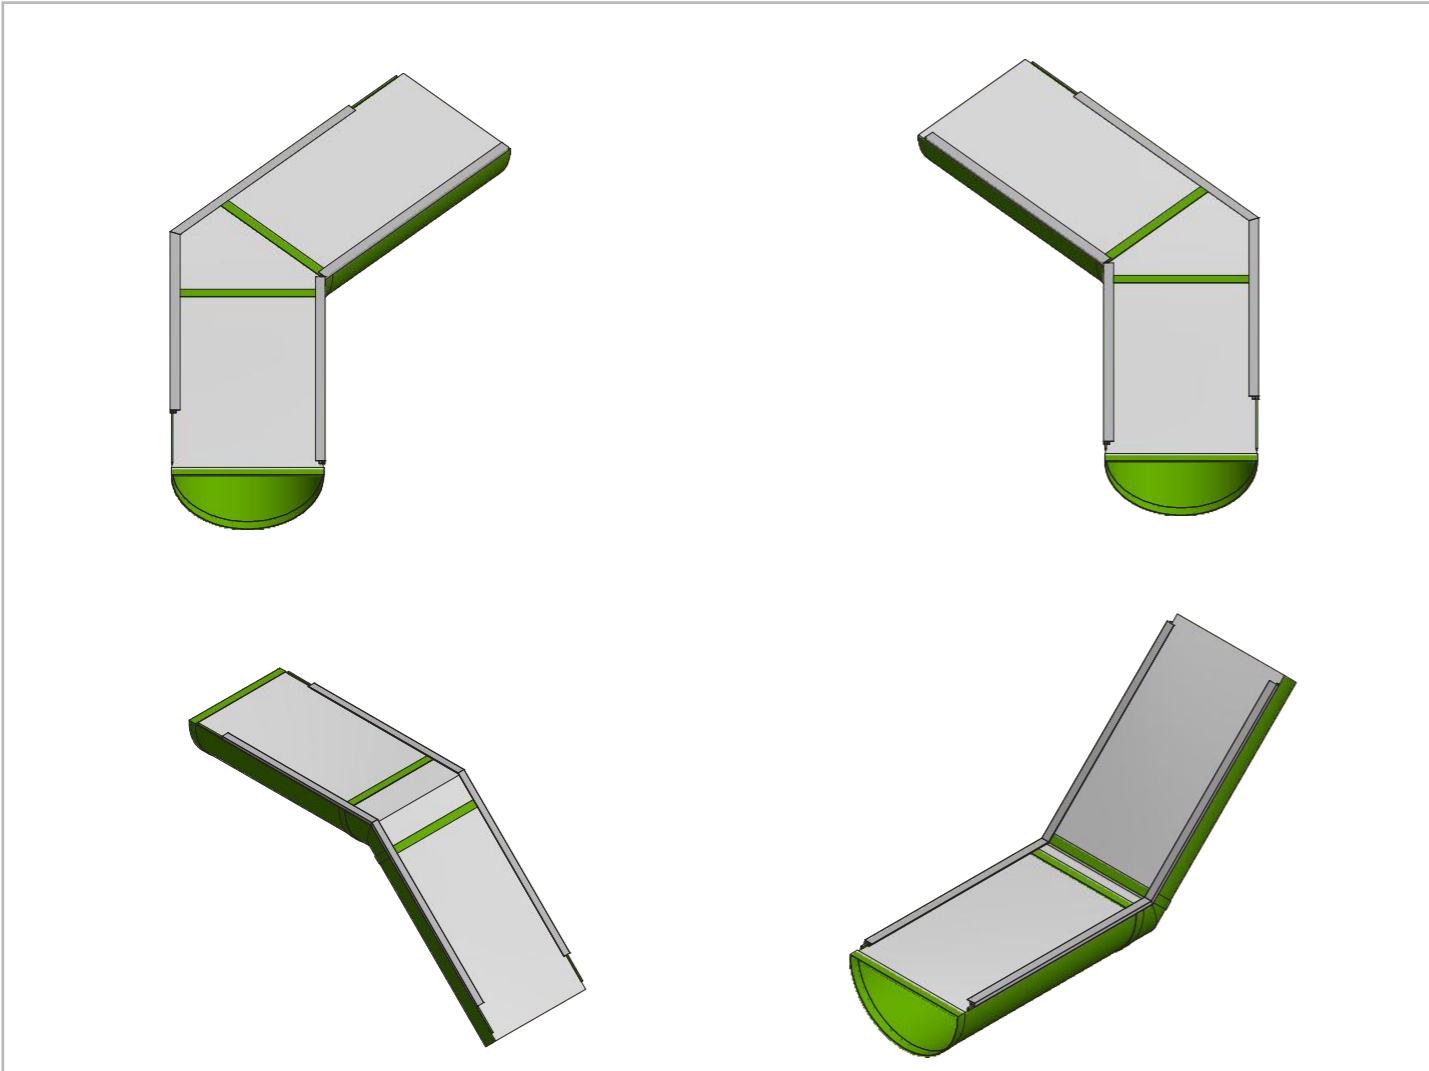

Parts

| | | | | | |
|-------------|--|--|--|--|------------------|
| Connection | Edge - Cord | Edge - Cord | METU Frame | Socket in roof | Socket at bottom |
| | | | | | |
| Suspension | <p>FT Fastrack</p> | | | | |
| | <p>WR Wingrail L = 2000 mm</p> <p>WC Wingrail Connector L = 100 mm</p> | | | | |
| Accessories | F Feeder | MC Mini Cleat | QE Q-Lux End Profile | SRD with bottom (Static Regain Diffuser) | |
| | TC Textile Clamp | CL Clamp | DE D-Lux End Profile | D-SRD (Static Regain Diffuser) | |
| End | RB(D) Regular Bottom (D) (Pull Cord optional) | LB(D) Lux Bottom (D) (Pull Cord optional) | DLB D-Lux Bottom incl. Pull Cord | | |
| | RB(Q) Regular Bottom (Q) (Pull Cord optional) | LB(Q) Lux Bottom (Q) (Pull Cord optional) | QLB Q-Lux Bottom incl. Pull Cord | | |

Mounting Half Round/Quarter Round

Half Round

Quarter Round

D-Elbows

Q-Elbows

Example

Example