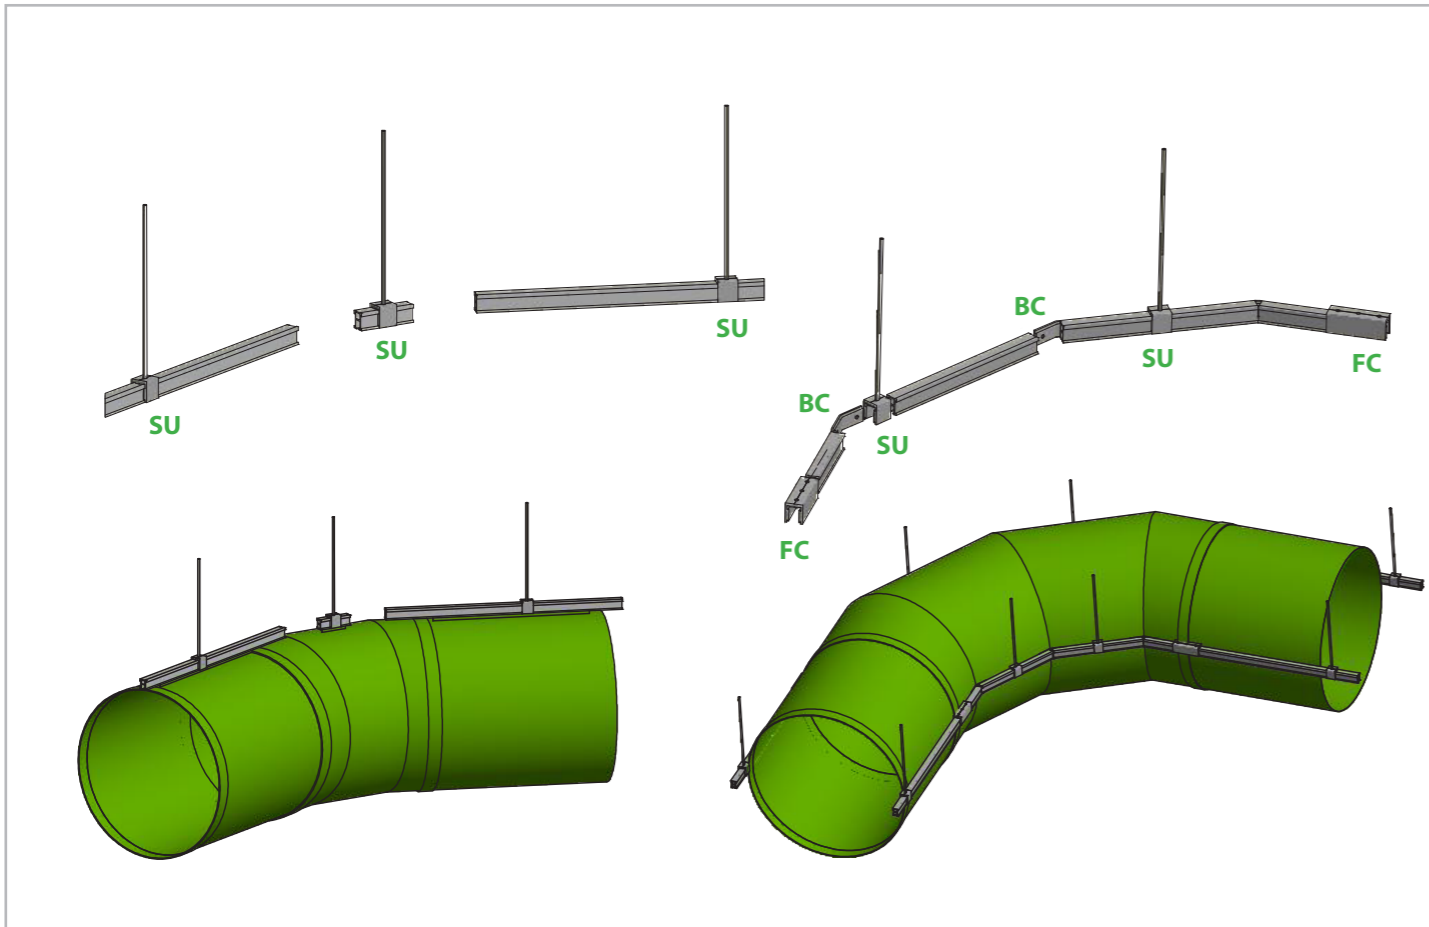

Parts

Connection	Edge - Cord	Edge - Cord	METU frame
Suspension	FT Fasttrack Single/Double	ES EasySlider Single/Double	
	 48 mm	 71 mm	 48 mm
Components	FR Flexrail	SU Supporting Unit	FC Flexrail Connector
	 23 mm 30 mm L = 2000 mm	 30 mm 35 mm L = 33 mm	 30 mm 35 mm L = 100 mm
Anchor Types	TB1 Threaded Beam < 1000 mm	TB2 Threaded Beam > 1000 mm	WS Wire Strap Up min. 150 mm
Accessories	SA1 SmartAdjust Strap Up with M6 Thread (2m)	SA2 SmartAdjust Strap Up with M6 Thread and Eyebolt (2m)	SA3 SmartAdjust Strap Up with Hook and Eyebolt (2m)
End	F Feeder	SRD Static Regain Diffuser	CL Clamp
End	MC Mini Cleat	EC End Cap	TC Textile Clamp
End	RB Regular Bottom	RP Regular Bottom incl. Pull Cord and Mini Cleat	LB Lux Bottom
End	LP Lux Bottom incl. Pull Cord and Mini Cleat		

Mounting Single/Double

Single

Double

Elbow

Bending

Flexrail Suspension Examples