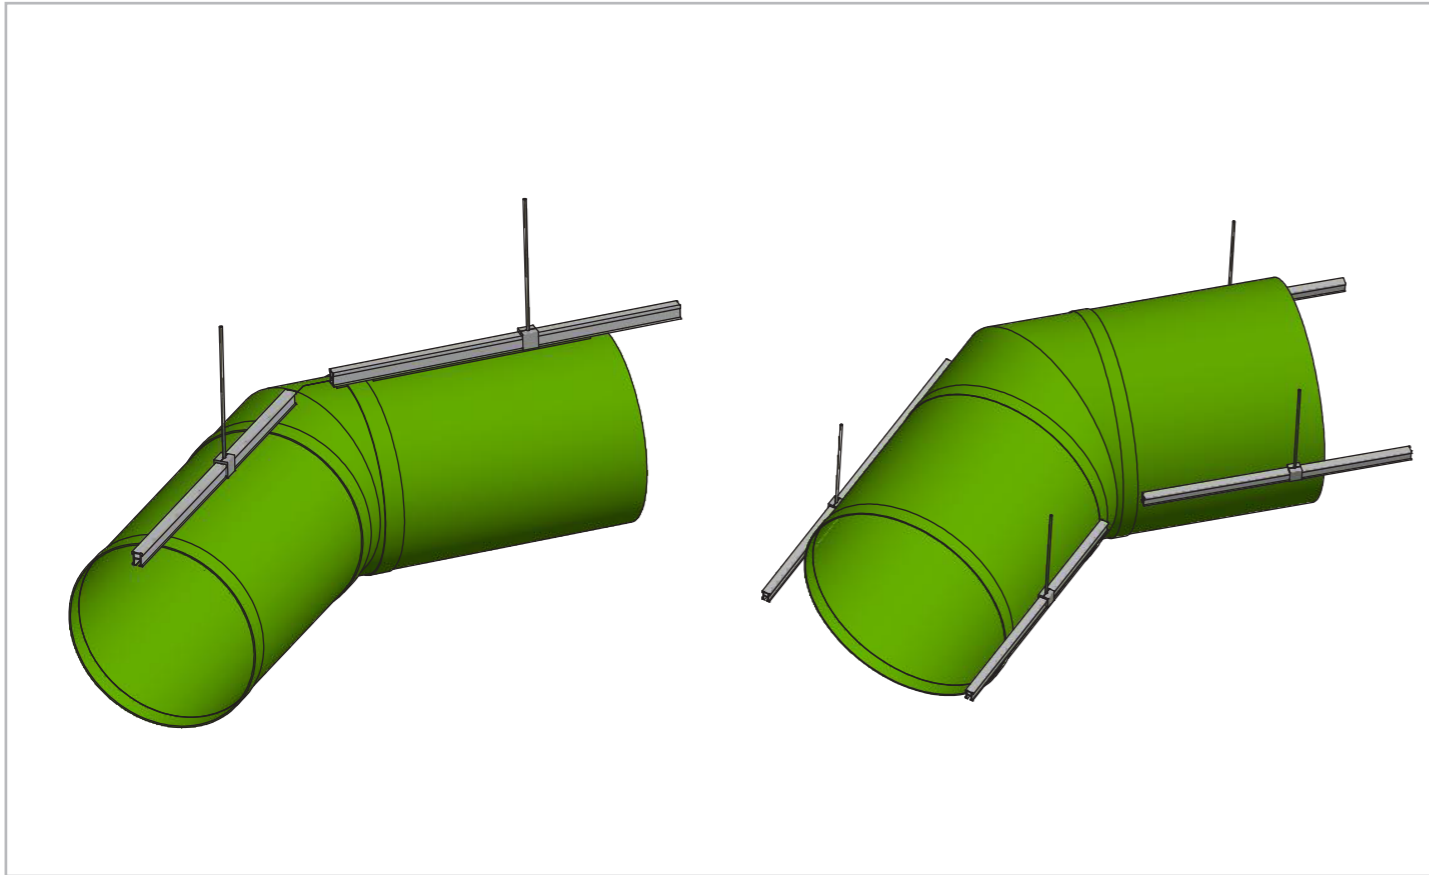

Parts

Connection	Edge - Cord	Edge - Cord	METU frame
Suspension	FT Fasttrack Single/Double	ES EasySlider Single/Double	
	 48 mm	 71 mm	 48 mm
Components	FR Flexrail	SU Supporting Unit	FC Flexrail Connector
	 23 mm 30 mm L = 2000 mm	 30 mm 35 mm L = 33 mm	 30 mm 35 mm L = 100 mm
Anchor Types	TB1 Threaded Beam < 1000 mm	TB2 Threaded Beam > 1000 mm	WS Wire Strap Up min. 150 mm
Accessories	SA1 SmartAdjust Strap Up with M6 Thread (2m)	SA2 SmartAdjust Strap Up with M6 Thread and Eyebolt (2m)	SA3 SmartAdjust Strap Up with Hook and Eyebolt (2m)
End	F Feeder	SRD Static Regain Diffuser	CL Clamp
End	MC Mini Cleat	EC End Cap	TC Textile Clamp
End	RB Regular Bottom	RP Regular Bottom incl. Pull Cord and Mini Cleat	LB Lux Bottom
End	LP Lux Bottom incl. Pull Cord and Mini Cleat		

Mounting Single/Double

Single

Double

Elbow

Bending

Flexrail Suspension Examples