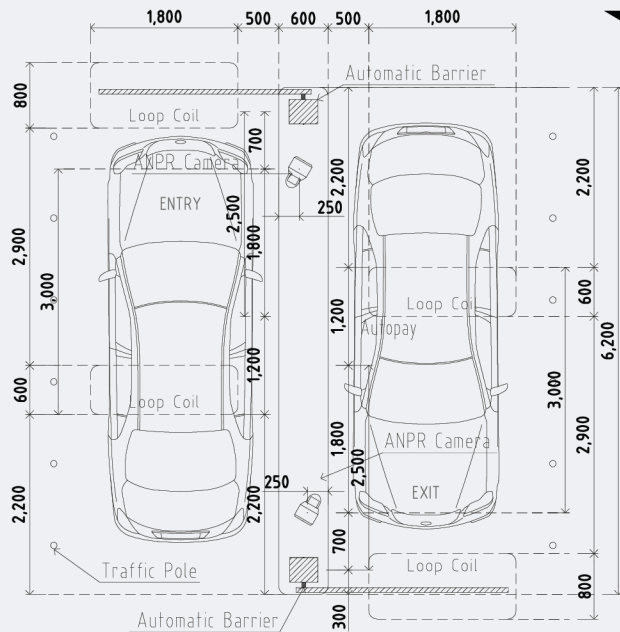

Optional

Central Pay (POF)

- QR Code Scan Payment
- Cash (can change)

Kiosk

- QR Code Scan Payment
- Ticket barcode scan
- 21" Touch Screen

Smart Ultimate Set.

Base on ANPR technology and combined with multi payment way, cloud management platform and other intelligent modules, Efficiently assist the carpark to improve its service level, improve management and traffic efficiency, and realize intelligent, informatized and efficient carpark management

Layout

Ultimate Set

High Speed and Safety barrier gate

Barrier was developed according to the latest standard, especially for parking management systems and offers high functionality.

Barrier gate | ANPR Camera | CCTV