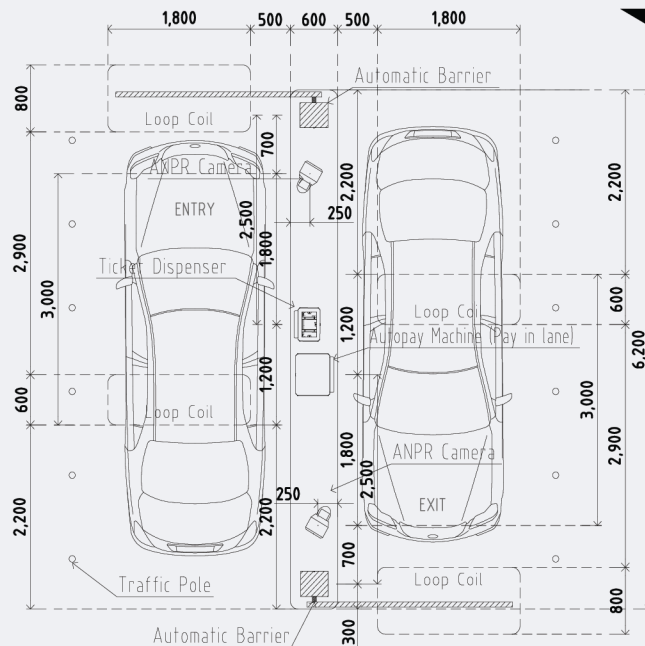

Smart Plus Set.

Base on ANPR technology and combined with multi payment way, cloud management platform and other intelligent modules, Efficiently assist the carpark to improve its service level, improve management and traffic efficiency, and realize intelligent, informatized and efficient carpark management

Layout

Standard Set

High Speed and Safety barrier gate

Barrier was developed according to the latest standard, especially for parking management systems and offers high functionality.

Barrier gate | ANPR Camera | CCTV
Ticket Dispenser | Ticket Reader

Equipment

Smart Plus Set

High Speed and Safety barrier gate

Project reference :

- Charn Issara tower II
- Rama land
- Vanich place