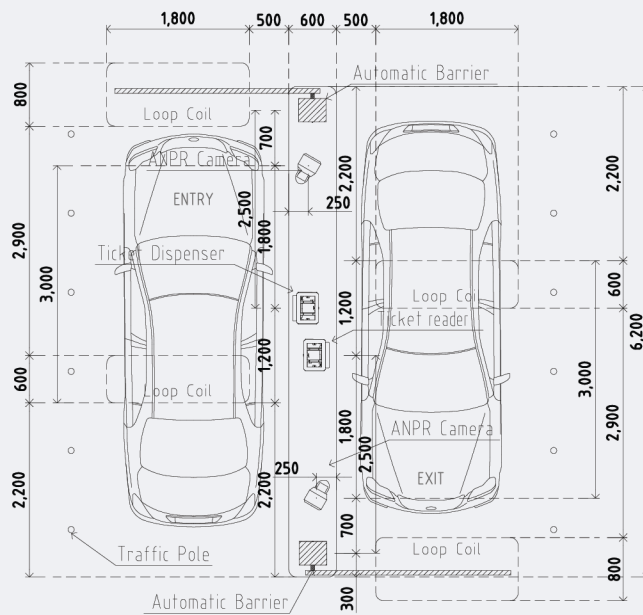

Smart Standard Set.

Base on ANPR technology and combined with multi payment way, cloud management platform and other intelligent modules, Efficiently assist the carpark to improve its service level , improve management and traffic efficiency, and realize intelligent, informatized and efficient carpark management

Layout

Standard Set

High Speed and Safety barrier gate

Barrier was developed according to the latest standard, especially for parking management systems and offers high functionality.

Barrier gate | ANPR Camera | CCTV
Ticket Dispenser | Ticket Reader

Equipment

Standard Set

High Speed and Safety barrier gate

Project reference :

- Shama Lakeview Asoko
- Liberty square
- Biohouse