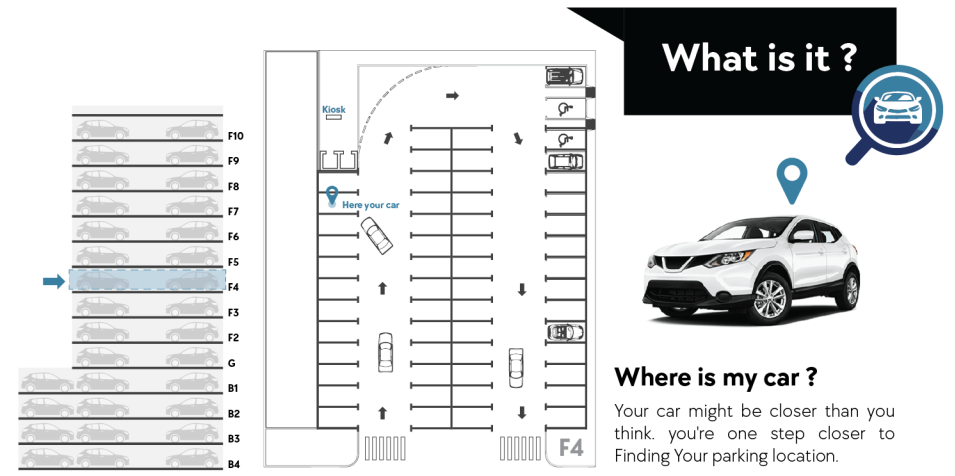

Parking Lots Signboard

Tracking of availability in your lots with smart sensor

Real-time display the current regional / free parking floor. To provide a visual direction for driver preparing for the entrance, improve the efficiency of entering and finding a lots

Size Purchasers can customize

Lots Available

Parking availability data that gets driver into spot faster

Indoor guild display inecatng available parking space of relevent zone. Cabinet with hinged face for easy installation. Full color graphics for branding and directional symbols.

Car Finder Kiosk

Multiple Car Search Algorithms

Car Finding Kiosk is mainly used to search the vehicle location when the car owner leaves the parking lot

Size 142 x 400 x 1600 mm

Forward Mounting Sensor

Show real-time parking status.