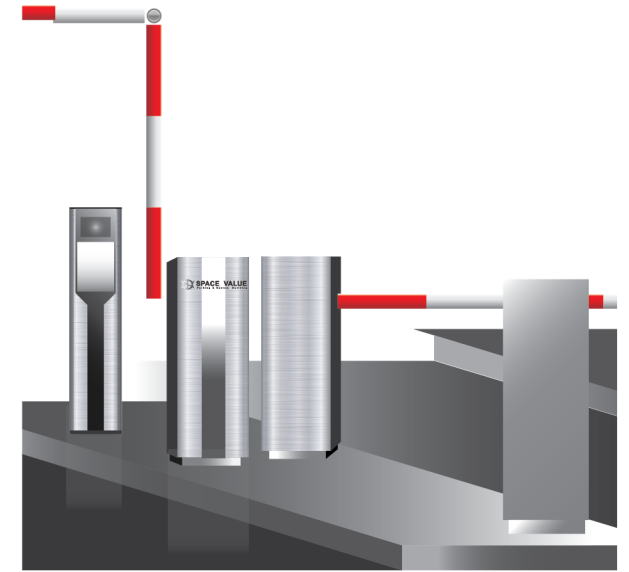

Layout

Ultimate Set

High Speed and Safety barrier gate

Barrier was developed according to the latest standard, especially for parking management systems and offers high functionality.

Barrier gate | ANPR Camera | CCTV

Equipment

Standard Set

High Speed and Safety barrier gate

Project reference :

- Thung song hong

Barrier gate | ANPR Camera | CCTV

Barrier Gate

High Speed and Safety barrier gate