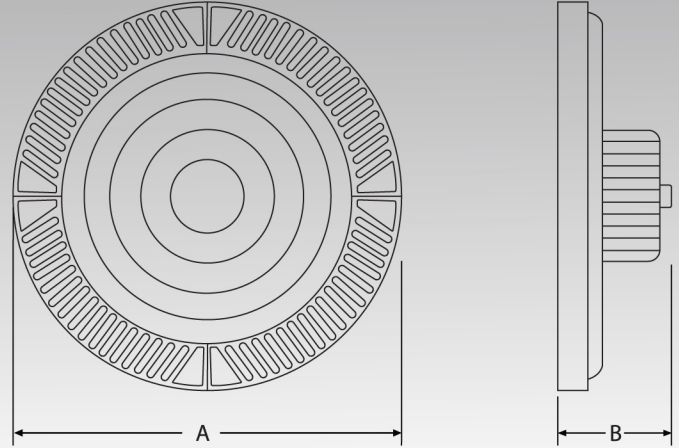

General Information

Product	LED STREET LIGHT (ODYSSEY)
Beam Angle	90°
LED Color Temperature	6,000K - 6,500K
Dimmable	No
Connection	N/A
Safety Class	N/A
IP Code	65
Operation Temperature	-25°C ~ 50°C
Body Color	Grey
Installation Height	N/A
LED Chip	2835
Flamability Mark	N/A
European Community Mark	N/A
Lifetime to 70% Luminous ux	50,000Hrs.
Lifetime to 90% Luminous ux	40,000Hrs.
Failure rate at 5,000Hrs.	N/A
CRI	70

Dimension

Dimensions : mm.

	A	B
LTHBSSM06DB250100GDL	Ø 250	160
LTHBSSM06DB300150GDL	Ø 296	85
LTHBSSM06DB345200GDL	Ø 345	85

Electrical

Power Consumption (W)	100W/150W/200W
Supply Voltage (V)	AC100-265V
Line Frequency (Hz)	50-60Hz
Power factor (PF)	> 0.95