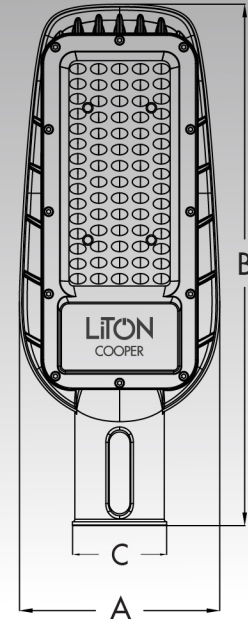

1.9 นิ้ว

50W

2.3 นิ้ว

100W

IP65

CE

มอก. 1955-2551

ENERGY SAVING

General Information

Product	LED STREET LIGHT (COOPER)
Beam Angle	120°
LED Color Temperature	2,700K-6,500K
Dimmable	N/A
Connection	N/A
Safety Class	N/A
IP Code	65
Operation Temperature	-20°C ~ 50°C
Body Color	Grey
LED Chip	SMD 2835
Flamability Mark	N/A
Lifetime to 70% Luminous ux	25,000Hrs.
Lifetime to 90% Luminous ux	20,000Hrs.
Failure rate at 5,000Hrs.	<0.5%
CRI	>70

Dimension

Dimensions : mm. A B C

LTSTLSM08DBWIA050G	150	400	Ø50
LTSTLSM08DBWIA100G	190	500	Ø64

Electrical

Power Consumption (W)	50W/100W
Supply Voltage (V)	185-265V
Line Frequency (Hz)	50-60 Hz
Power factor (PF)	0.9