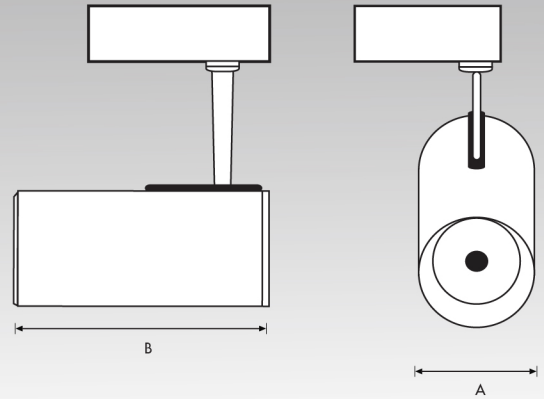

LTRSPTR01M1062XXXBXX

RETROFIT TRACK LIGHT
(PISTOL)

สีดำ

General Information

Product RETROFIT TRACK LIGHT (PISTOL)
 Body Color White/Black

Dimension

Mechanical

Housing Material Aluminum
 Cover Material Aluminum
 Cap Material N/A
 PCB Material N/A
 Driver N/A

Dimensions : mm.

A B

LTRSPTR01M1062XXXVXX 62 130

LTRSPTR01M1062XXXBXX 62 130

ใช้กับหลอด MR16

220V