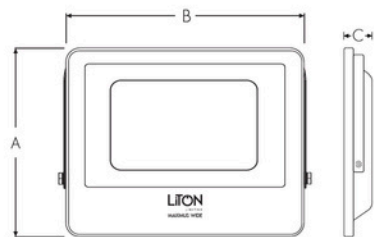

LED FLOOD LIGHT

รุ่น MAXIMUS WIDE

รหัสสินค้า Code	ชื่อสินค้า Name	ขนาดวัตต์ Power (w)	ส่องสว่าง Lumen (lm)	แสง Color	น้ำหนัก Weight
LTFDLSM10DBXXX10G	LED FLOOD LIGHT (MAXIMUS WIDE)	10W	1,200 lm	Warmwhite (3,000K) / Daylight (6,500K)	220 g.
LTFDLSM10DBXXX050G	LED FLOOD LIGHT (MAXIMUS WIDE)	50W	6,000 lm	Warmwhite (3,000K) / Daylight (6,500K)	630 g.
LTFDLSM10DBXXX100G	LED FLOOD LIGHT (MAXIMUS WIDE)	100W	12,000 lm	Warmwhite (3,000K) / Daylight (6,500K)	970 g.
LTFDLSM10DBXXX200G	LED FLOOD LIGHT (MAXIMUS WIDE)	200W	24,000 lm	Warmwhite (3,000K) / Daylight (6,500K)	1,630 g.

General Information

• Supply Voltage (V)	AC220-240V
• Line Frequency (Hz)	50/60Hz
• Power factor (PF)	> 0.5
• Beam Angle	120°
• CRI	80
• Dimmable	No
• IP Code	IP65
• Lifetime	30,000 Hrs.
• Operation Temperature	-20°C - 50°C
• Driver type	DOB
• Body Color	Grey
• Housing Material	Aluminum
• Cover Material	Glass
• Cap Material	N/A

INTENSITY DISTRIBUTION DIAGRAM

Dimensions : mm.	A	B	C
10W	80	109	26
50W	150	187	36
100W	189	235	38
200W	233	292	42