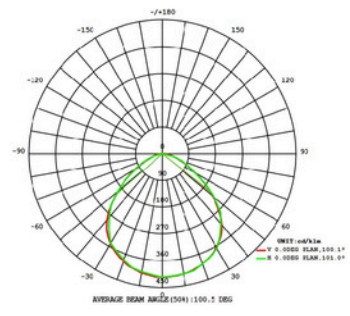

LED FLOOD LIGHT

รุ่น MAXIMUS WIDE

รหัสสินค้า Code	ชื่อสินค้า Name	ขนาดวัตต์ Power (w)	ส่องสว่าง Lumen (lm)	แสง Color	น้ำหนัก Weight
LTFDLSM10DBXXX10G	LED FLOOD LIGHT (MAXIMUS WIDE)	10W	1,200 lm	Warmwhite (3,000K) / Daylight (6,500K)	220 g.
LTFDLSM10DBXXX050G	LED FLOOD LIGHT (MAXIMUS WIDE)	50W	6,000 lm	Warmwhite (3,000K) / Daylight (6,500K)	630 g.
LTFDLSM10DBXXX100G	LED FLOOD LIGHT (MAXIMUS WIDE)	100W	12,000 lm	Warmwhite (3,000K) / Daylight (6,500K)	970 g.
LTFDLSM10DBXXX200G	LED FLOOD LIGHT (MAXIMUS WIDE)	200W	24,000 lm	Warmwhite (3,000K) / Daylight (6,500K)	1,630 g.

General Information

• Supply Voltage (V)	AC220-240V
• Line Frequency (Hz)	50/60Hz
• Power factor (PF)	> 0.5
• Beam Angle	120°
• CRI	80
• Dimmable	No
• IP Code	IP65
• Lifetime	30,000 Hrs.
• Operation Temperature	-20°C - 50°C
• Driver type	DOB
• Body Color	Grey
• Housing Material	Aluminum
• Cover Material	Glass
• Cap Material	N/A

INTENSITY DISTRIBUTION DIAGRAM

Dimensions : mm.	A	B	C
10W	80	109	26
50W	150	187	36
100W	189	235	38
200W	233	292	42