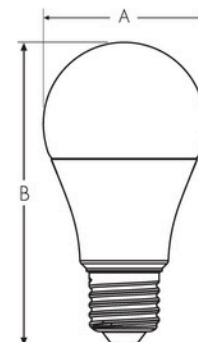

DAYLIGHT

COOL WHITE

WARM WHITE

Dimensions : mm.	A	B
10W	60	108