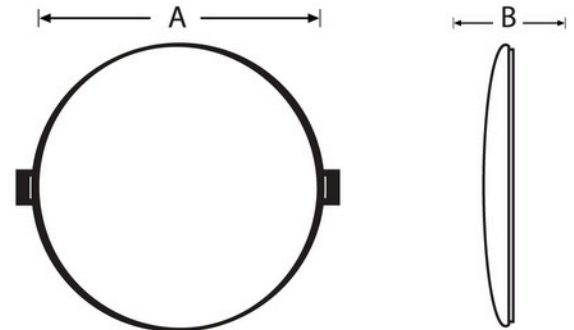

General Information

Product	LED DOWNLIGHT (HYPER)
Beam Angle	120°
LED Color Temperature	2,700K - 6,500K
Dimmable	No
Connection	N/A
Safety Class	N/A
IP Code	20
Operation Temperature	20°C - 45°C
Body Color	White
LED Chip	MLS
Flamability Mark	F
Lifetime to 70% Luminous ux	30,000Hrs.
Lifetime to 90% Luminous ux	N/A
Failure rate at 5,000Hrs.	3%
Ripple	N/A

Dimension

IP20

CE

Dimensions : mm.	A	B	Ceiling cutout
DLRRDX1-009-FR	90	25	70
DLRRDX1-018-FR	120	25	100
DLRRDX1-024-FR	175	25	150

General Information	9W	18W	24W
Number of LEDs	60	120	200
LED type	2835 - SMD	2835 - SMD	2835 - SMD