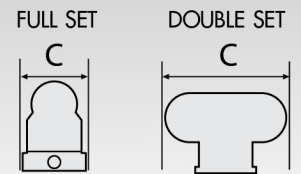

### General Information

Product	LED T8 FULL SET, DOUBLE SET ( SABER PLUS )
Beam Angle	330°
LED Color Temperature	6,000K - 6,500K
Dimmable	N/A
Connection	N/A
Safety Class	N/A
IP Code	20
Operation Temperature	-15 °C - +35 °C
Body Color	White (Green Cap)
LED Chip	SMD 2835
Flamability Mark	N/A
Lifetime to 70% Luminous ux	30,000 Hrs
Lifetime to 90% Luminous ux	25,000 Hrs
Failure rate at 5,000Hrs.	<0.5%
Ripple	N/A
CRI	70

### Dimension

Dimensions : mm.

	A	B	C
LTT8SDE0636120030FDL (FULL SET)	1,240	62	34
LTT8DDE0672120030FDL (DOBLE SET)	1,218	42	75