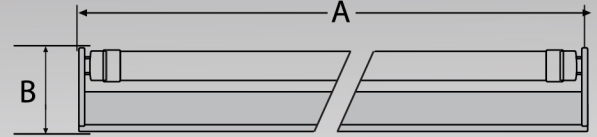

### General Information

Product	LED T8 FULL SET, DOUBLE SET ( SABER PLUS )
Beam Angle	330°
LED Color Temperature	6,000K - 6,500K
Dimmable	N/A
Connection	N/A
Safety Class	N/A
IP Code	20
Operation Temperature	-15 °C - +35 °C
Body Color	White (Green Cap)
LED Chip	SMD 2835
Flamability Mark	N/A
Lifetime to 70% Luminous ux	30,000 Hrs
Lifetime to 90% Luminous ux	25,000 Hrs
Failure rate at 5,000Hrs.	<0.5%
Ripple	N/A
CRI	70

### Dimension

Dimensions : mm.

	A	B	C
LTT8SDE0636120030FDL (FULL SET)	1,240	62	34
LTT8DDE0672120030FDL (DOBLE SET)	1,218	42	75