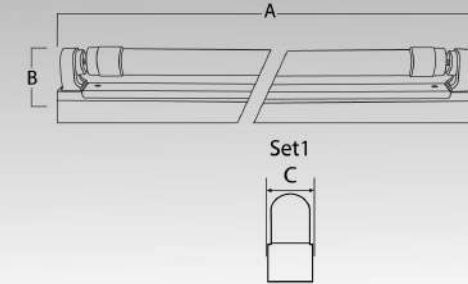

#### General Information

Product	LED T8 FULL SET SINGLE-END (SABER PRO)
Beam Angle	330°
LED Color Temperature	6,000K - 6,500K
Dimmable	N/A
Connection	N/A
Safety Class	N/A
IP Code	N/A
Operation Temperature	-20°C - 45°C
Body Color	White
LED Chip	SMD 2835
Flamability Mark	N/A
Lifetime to 70% Luminous ux	30,000Hrs.
Lifetime to 90% Luminous ux	25,000Hrs.
Failure rate at 5,000Hrs.	<0.5%
CRI	70

#### Dimension

Dimensions : mm.	A	B	C
LTT8SSE0512060010FDL	602	27.7	27.7
LTT8SSE0524120020FDL	1,212	27.7	27.7