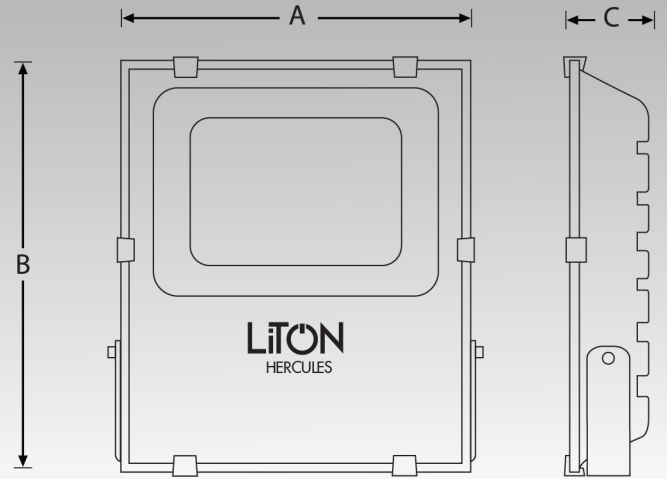

## General Information

Product	LED FLOOD LIGHT ( HERCULES )
Beam Angle	90°
LED Color Temperature	6,000K - 6,500K
Dimmable	No
Connection	N/A
Safety Class	N/A
IP Code	65
Operation Temperature	-20°C ~ 40°C
Body Color	Grey
Installation Height	N/A
LED Chip	2835
Flamability Mark	N/A
European Community Mark	N/A
Lifetime to 70% Luminous ux	50,000Hrs.
Lifetime to 90% Luminous ux	40,000Hrs.
Failure rate at 5,000Hrs.	N/A
CRI	> 70

## Dimension

Dimensions : mm.      A      B      C

LTFLD SM08DBXXX300GDL	400	467	95
LTFLD SM08DBXXX400GDL	450	510	110