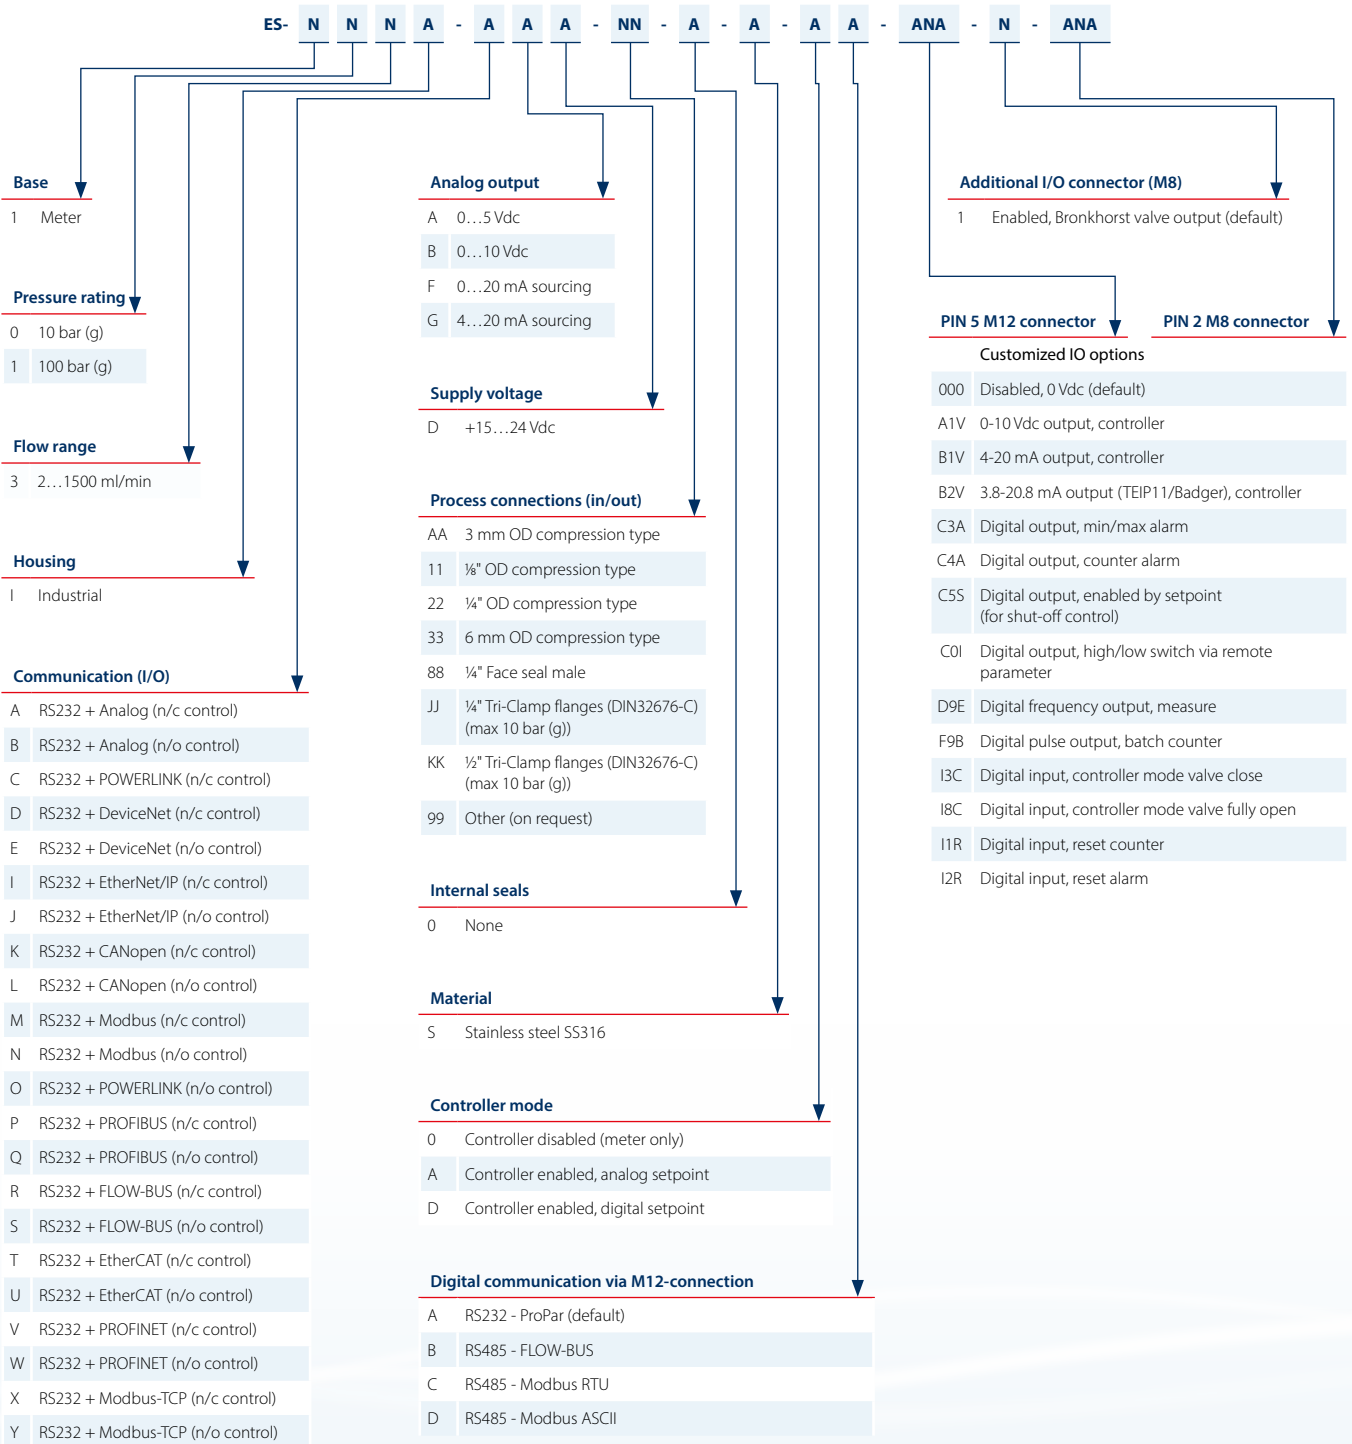

Model key ES-FLOW™

Low-Flow Ultrasonic Flow Meters / Controllers for Liquids

Bronkhorst®

www.bronkhorst.com