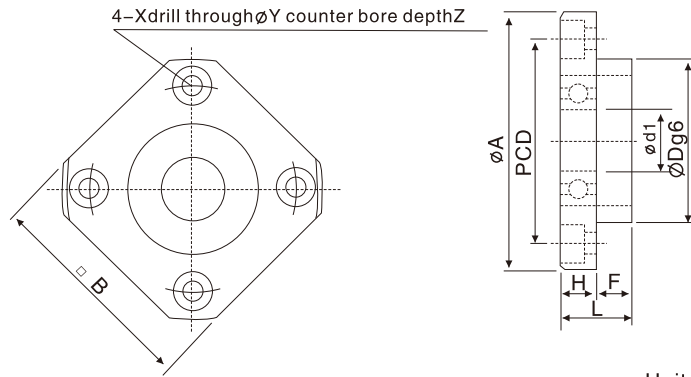

Support - FK/FF Series

FF Floated Side

Unit:mm

| Model Number | d1 | L | H | F | Dg6 | A | PCD | B | X | Y | Z |
|--------------|----|----|----|----|-----|-----|-----|----|-----|------|-----|
| FF 6 | 6 | 10 | 6 | 4 | 22 | 36 | 28 | 28 | 3.4 | 6.5 | 4 |
| FF 10 | 8 | 12 | 7 | 5 | 28 | 43 | 35 | 35 | 3.4 | 6.5 | 4 |
| FF 12 | 10 | 15 | 7 | 8 | 34 | 52 | 42 | 42 | 4.5 | 8 | 4 |
| FF 15 | 15 | 17 | 9 | 8 | 40 | 63 | 50 | 52 | 5.5 | 9.5 | 5.5 |
| FF 17 | 17 | 20 | 11 | 9 | 50 | 77 | 62 | 61 | 6.6 | 11 | 6.5 |
| FF 20 | 20 | 20 | 11 | 9 | 57 | 85 | 70 | 68 | 6.6 | 11 | 6.5 |
| FF 25 | 25 | 24 | 14 | 10 | 63 | 98 | 80 | 79 | 9 | 14 | 8.5 |
| FF 30 | 30 | 27 | 18 | 9 | 75 | 117 | 95 | 93 | 11 | 17.5 | 11 |

Linear Guideways

Ball Screw

Support

Linear Bushing