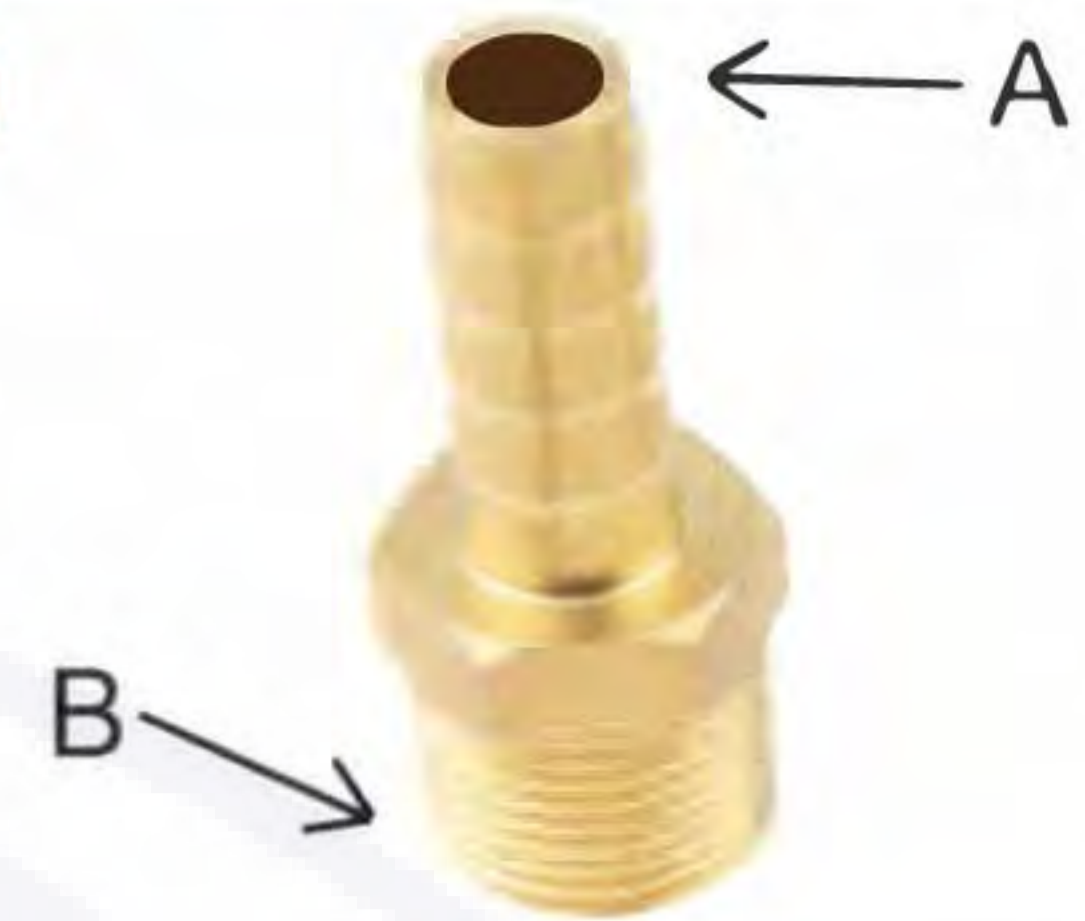

Model	Tube X male A X B (PT)	Model	Tube X male A X B (PT)
139x2x2	1/8"x1/8"	139x6x12	3/8"x3/4"
139x2x4	1/8"x1/4"	139x8x4	1/2"x1/4"
139x3x2	3/16"x1/8"	139x8x6	1/2"x3/8"
139x3x4	3/16"x1/4"	139x8x8	1/2"x1/2"
139x4x2	1/4"x1/8"	139x8x12	1/2"x3/4"
139x4x4	1/4"x1/4"	139x8x16	1/2"x1"
139x4x6	1/4"x3/8"	139x10x6	5/8"x3/8"
139x4x8	1/4"x1/2"	139x10x8	5/8"x1/2"
139x5x2	5/16"x1/8"	139x10x12	5/8"x3/4"
139x5x4	5/16"x1/4"	139x10x16	5/8"x1"
139x5x6	5/16"x3/8"	139x12x8	3/4"x1/2"
139x5x8	5/16"x1/2"	139x12x12	3/4"x3/4"
139x6x2	3/8"x1/8"	139x12x16	3/4"x1"
139x6x4	3/8"x1/4"	139x16x8	1"x1/2"
139x6x6	3/8"x3/8"	139x16x16	1"x1"
139x6x8	3/8"x1/2"		

3200