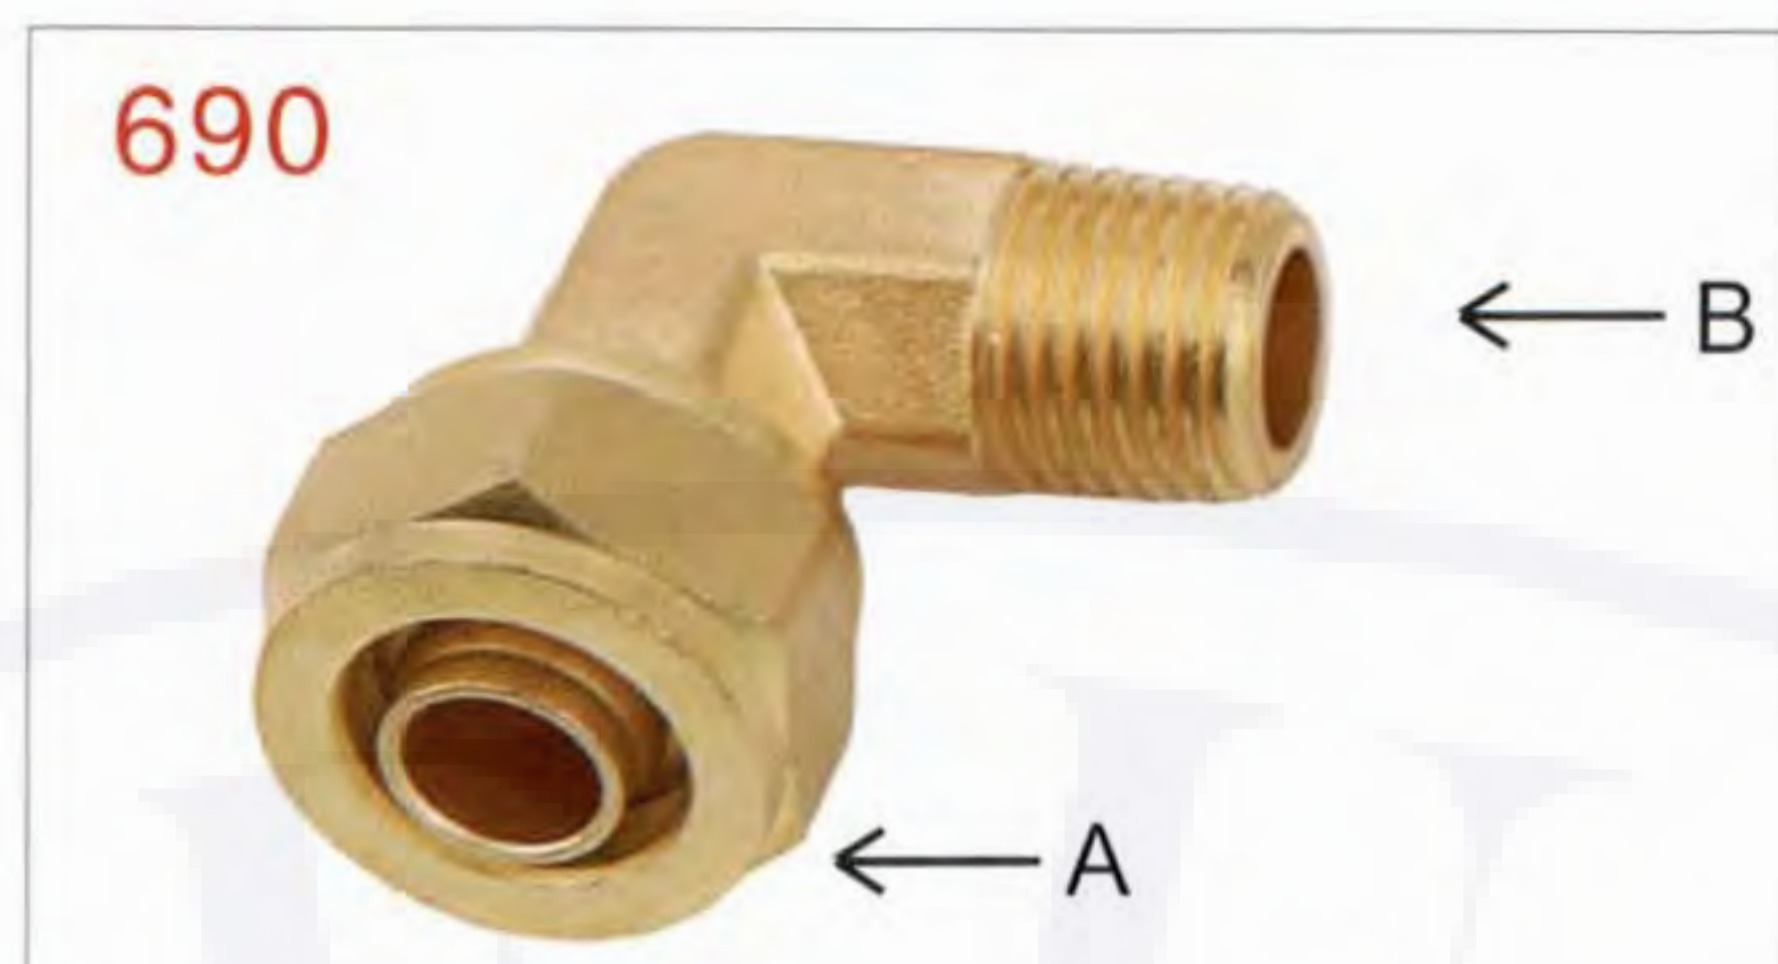

Model	Tube X male A X B(PT)	Model	Tube X male A X B(PT)
690-4MM-2	4mm x 1/8"	690-10MM-2	10mm x 1/8"
690-6MM-2	6mm x 1/8"	690-10MM-4	10mm x 1/4"
690-6MM-4	6mm x 1/4"	690-10MM-6	10mm x 3/8"
690-6MM-6	6mm x 3/8"	690-10MM-8	10mm x 1/2"
690-8MM-2	8mm x 1/8"	690-12MM-4	12mm x 1/4"
690-8MM-4	8mm x 1/4"	690-12MM-6	12mm x 3/8"
690-8MM-6	8mm x 3/8"	690-12MM-8	12mm x 1/2"
690-8MM-8	8mm x 1/2"	690-25MM-4	25mm x 1/4"