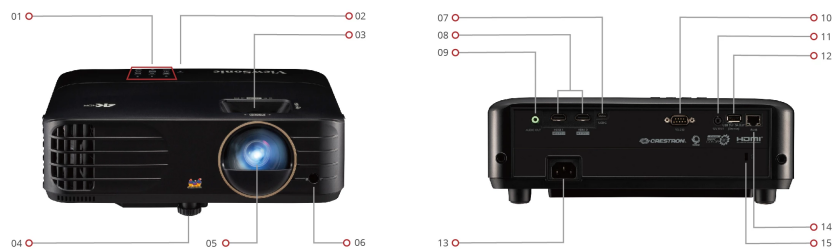

ViewSonic® โปรเจคเตอร์ PX728-4K

คีย์ คุณสมบัติ

- True 4K HDR visual experience
- Cinema SuperColor™ Technology with 100% Rec.709
- Direct big-screen streaming via USB Type-C
- 4.2ms Ultra-Fast Input & 240Hz high refresh rate
- Warping, auto V keystone and 1.3x zoom for flexible installation

สินค้า รายละเอียด

The PX728-4K is a 2,000 ANSI Lumens 4K home cinema projector that offers excellent value for upgrading to 4K home entertainment. Enjoy bigger, better visuals in true 4K clarity with HDR/HLG support and richer colors through Cinema SuperColor™ Technology that covers 100% Rec.709. Gaming also gets an upgrade with 4.2ms Ultra-Fast Input, a 240Hz refresh rate, and USB Type-C connectivity for direct streaming from Nintendo® Switch. Powerful warping, auto V keystone, H/V keystone, and 1.3x optical zoom make setting up a big screen of up to 300" on any surface easier than ever. Adding on to that is the LAN control capability compatible with home automation systems and 12V trigger output, making the PX728-4K a perfect addition to your smart home.

เยี่ยมชม เรา  www.viewsonic.com

SPECIFICATION

Native Resolution:	3840x2160
DMD Type:	DC3
Brightness:	2000 (ANSI Lumens)
Contrast Ratio with SuperEco Mode:	12000:1
Display Color:	1.07 Billion Colors
Light Source Type:	Lamp
Light Source Life (hours) with Normal Mode:	4000
Light Source Life (hours) with SuperEco Mode:	20000
Lamp Watt:	240W
Lens:	F=1.94-2.12, f=12-15.6mm
Projection Offset:	120%+/-6%
Throw Ratio:	1.13-1.47
Optical Zoom:	1.3x
Digital Zoom:	0.8x-2.0x
Image Size:	30"-300"
Throw Distance:	0.75m~9.76m(100"@2.50m)
Keystone:	H:+/-40° , V:+/-40°
Lens Shift V. Range:	Up to 20% (Digital)
Lens Shift H. Range:	Up to 20% (Digital)
Audible Noise (Normal):	33dB
Audible Noise (Eco):	28dB
Input Lag:	4.2ms
Resolution Support:	VGA(640 x 480) to 4K(3840 x 2160)
HDTV Compatibility:	480i, 480p, 576i, 576p, 720p, 1080i, 1080p, 2160P
Horizontal Frequency:	15K-135KHz
Vertical Scan Rate:	23-240Hz