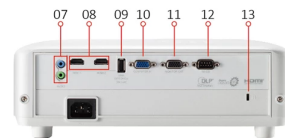

ViewSonic® โปรเจคเตอร์ PX701HD

คีย์ คุณสมบัติ

- Energy-efficient SmartEco+ Mode
- Vertical Lens Shift
- vColorTuner
- Customised User Modes
- Dual HDMI inputs and USB power supply

สินค้า รายละเอียด

The ViewSonic PX701HD is a high brightness 3,500 ANSI lumens projector featuring a Full HD 1080p resolution that offers impressive visual performance in a brightly lit living room or meeting room. The projector adopts the latest lamp design to extend lamp life up to 20,000 hours under SuperEco+ mode, effectively reducing lamp replacement and maintenance costs. A digital lens shift allows users to make adjustments by remote control, and it's also compatible with the vColorTuner function for colour profile exchange and adjustments. The dual HDMI inputs and USB power supply allow users to connect to a multitude of multimedia devices for gaming, movies, or a wireless dongle for wireless presentation.

1. Keypad
2. LED indicator
3. Power Key
4. Zoom/Focus
5. Front IR
6. Projection Lens
7. Audio in/out

8. Dual HDMI
9. USB Type A
10. Computer in
11. Monitor out
12. RS232
13. Kensington® Lock Slot

เยี่ยมชมเรา  www.viewsonic.com

INPUT

Computer in (share with component):	1
Audio-in (3.5mm):	1
HDMI:	2 (HDMI 1.4/ HDCP 1.4)

OUTPUT

Monitor out:	1
Audio out (3.5mm):	1
Speaker:	10W
USB Type A (Power):	1 (5V/1.5A)

CONTROL

RS232 (DB 9-pin male):	1
------------------------	---