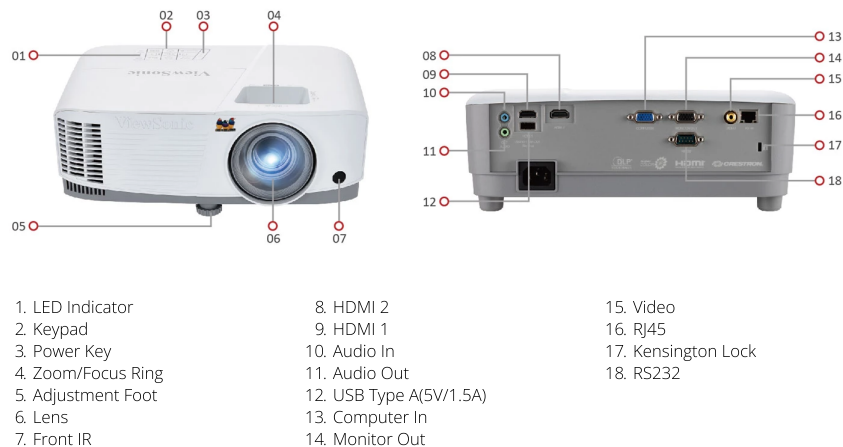

## สินค้า รายละเอียด

The ViewSonic PG707W is a 4,000 ANSI Lumens WXGA value business/education projector. With a throw ratio that matches mainstream installation conditions and 1.3x optical zoom, it serves as a hassle-free upgrade choice for users to easily get bright and large images with low cost-per-inch in small-to-medium meeting/training rooms. Adding on to that are the energy-efficient 20,000 hours long lamp life and comprehensive LAN control compatibility, making it even more favorable to cost-effective and efficient management.

**INPUT**

Computer in (share with component):	1
Composite:	1
HDMI:	2 (HDMI 1.4/ HDCP 1.4)
Audio-in (3.5mm):	1

**OUTPUT**

Monitor out:	1
Audio out (3.5mm):	1
Speaker:	10W
USB Type A (Power):	1 (5V/1.5A)

**CONTROL**

RS232 (DB 9-pin male):	1
RJ45 (LAN control):	1

**OTHERS**

Power Supply Voltage:	100-240V+/- 10%, 50/60Hz , (AC in)
Power Consumption:	Normal: 280W, Standby: <0.5W
Operating Temperature:	0~40°C
Net Weight:	2.33kg
Dimensions (WxDxH) with Adjustment Foot:	294x218x110mm
OSD Language:	English, French, Spanish, Thai, Korean, German, Italian, Russian, Swedish, Dutch, Polish, Czech, T-Chinese, S-Chinese, Japanese, Turkish, Portuguese, Finnish, Indonesian, India, Arabic, Vietnamese, Greek, Total 23 languages