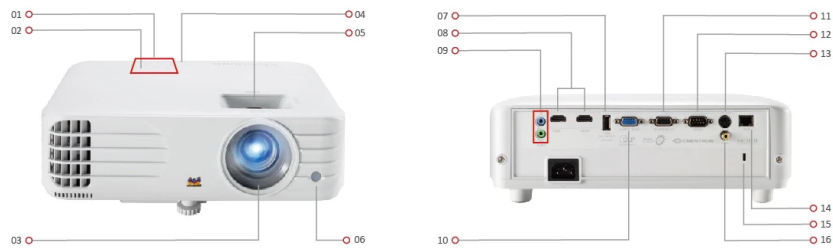

ViewSonic® โปรเจคเตอร์ PG706WU

คีย์ คุณสมบัติ

- WUXGA 1920x1200 Resolution
- 4000 ANSI lumens
- SuperColor™ Technology
- Dual HDMI
- Up to 20,000 lamp hour (SuperEco+ mode)

สินค้า รายละเอียด

The ViewSonic PG706WU features 4000 ANSI lumens of brightness to project the finest of details in any ambient setting. High brightness and a WUXGA 1920 x 1200 widescreen resolution provide you with perfect projection in any medium sized space, such as a meeting room or classroom. The PG706WU comes with an energy-saving SuperEco+ mode that reduces power consumption and extends lamp life to 20,000 hours, reducing the frequency of lamp replacement and lowering maintenance costs. In addition to dual HDMI, Video, S-Video, and VGA, the projector is integrated with RS232 and LAN, certified by Crestron, AMX, PJ Link and Extron networkable solutions, making it easy to control and monitor the projector remotely.

เยี่ยมชม เรา  www.viewsonic.com

SPECIFICATION

Native Resolution:	1920x1200
DMD Type:	DC3
Brightness:	4000 ANSI Lumens
Contrast Ratio with SuperEco Mode:	12000:1
Display Colour:	1.07 Billion Colours
Light Source Type:	Lamp
Light Source Life (Normal):	4000
Light Source Life (SuperEco):	20000
Lamp Watt:	245W
Lens:	F=2.0~2.05, f=15.843-17.445mm
Projection Offset:	100%+/-6%
Throw Ratio:	1.5-1.65
Optical Zoom:	1.1x
Digital Zoom:	0.8x-2.0x
Image Size:	30"-300"
Throw Distance:	0.97m-10.66m (100"@3.23m)
Keystone:	+/- 40° (V)
Audible Noise (Normal):	32dB
Audible Noise (Eco):	27dB
Input Lag:	16ms
Resolution Support:	VGA(640 x 480) to WUXGA_RB(1920 x 1200) *RB-Reduced Blanking
HDTV Compatibility:	480i, 480p, 576i, 576p, 720p, 1080i, 1080p
Video Compatibility:	NTSC, PAL, SECAM
Horizontal Frequency:	15K-102KHz
Vertical Scan Rate:	23-120Hz

INPUT

Computer in (share with component):	1
Composite:	1
S-Video:	1
HDMI:	2 (HDMI 1.4/ HDCP 1.4)
Audio-in (3.5mm):	1
RJ45 Input:	1 (LAN control)

OUTPUT

Monitor out:	1
Audio out (3.5mm):	1
Speaker:	10W
USB Type A (Power):	1 (5V/ 1.5A)