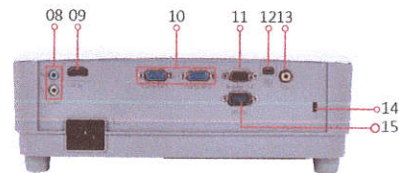

1. Keypad
2. LED indicator
3. Lamp cover
4. Security lock
5. Zoom/Focus
6. Front IR
7. Projection Lens

8. Audio in/out
9. HDMI
10. Dual VGA
11. VGA out
12. Mini USB
13. Video
14. Kensington® Lock Slot

15. RS232

**SPECIFICATION**

Native Resolution:	1024x768
DC type:	DC3
Brightness:	3800 ANSI Lumens
Contrast Ratio with SuperEco mode:	22000:1
Display Color:	1.07 Billion Colors
Light Source:	Lamp
Light source life (Nor/SuperEco):	5000/15000
Lamp Watt:	190W
Lens:	F=2.56-2.68, f=22-24.1 mm
Projection Offset:	120%+/-5%
Throw Ratio:	1.96~2.15
Image size:	30" - 300"
Throw Distance:	1.19m-13.11m(100" @3.98m)
Keystone:	±40° (Vertical)
Optical Zoom:	1.1x
Audible Noise (Eco):	27dB
Resolution Support:	VGA(640 x 480) to FullHD(1920 x 1080)
HDTV Compatibility:	480i, 480p, 576i, 576p, 720p, 1080i, 1080p
Video Compatibility:	NTSC, PAL, SECAM
Horizontal Frequency:	15K~102KHz
Vertical Scan Rate:	23~120Hz

**INPUT**

Computer in (share with component):	2
Composite:	1
Audio-in (3.5mm):	1
HDMI:	1 (Back)

**OUTPUT**

Monitor out:	1
Audio out (3.5mm):	1
Speaker:	2W

**CONTROL**

RS232:	1
USB type mini B (Services):	1

**OTHERS**

Power Supply Voltage:	100-240V+/- 10%, 50/60Hz AC
Power Consumption:	Normal: 260W Standby: <0.5W
Operating Temperature:	0~40°C
Carton:	Brown
Net Weight:	2.2kg
Dimensions (WxDxH) w/adjustment foot:	294x218x110mm
Language:	English, French, Spanish, Thai, Korean, German, Italian, Russian, Swedish, Dutch, Polish, Czech, T-Chinese, S-Chinese, Japanese, Turkish, Portuguese, Finnish, Indonesian, India, Arabic, Vietnamese