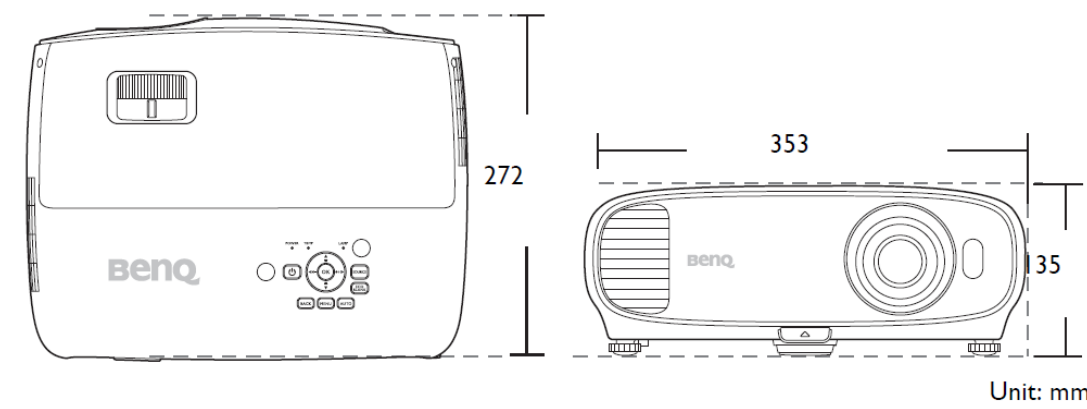

Power

Power Consumption(Max/Normal/Eco)	385W/330W/250W
Standby Power Consumption	0.5W Max. at 100 ~ 240VAC
Power Supply	VAC 100 ~ 240 (50/60Hz)

Dimension and Weight

Product Dimensions (WxHxD)	353mm x 135mm x 272mm
Product Weight	4.2kg

** The Contrast is measure by Full On Full Off standard.

***In 3D Mode:

Input resolution: supports up to 1920x1080.

Output resolution: supports up to 1280x720.

Connectivity

No	I/O	Quantity
1	HDMI-1 (HDMI 2.0 & HDCP 2.2)	1
2	HDMI-2 (HDMI 1.4a & HDCP 1.4)	1
3	Computer In-1 (D-sub 15pin, Female)	1
4	USB Type A (1.5A power)	1
5	USB Type mini B (Service)	1
6	Audio In (mini jack)	1
7	Audio Out (mini jack)	1
8	RS232 In (D-sub 9pin, male)	1
9	DC 12V Trigger (3.5mm Jack)	1
10	IR Receiver (Front+Top)	1

353 mm (W) x 135 mm (H) x 272 mm (D)

Unit: mm

Feature icons