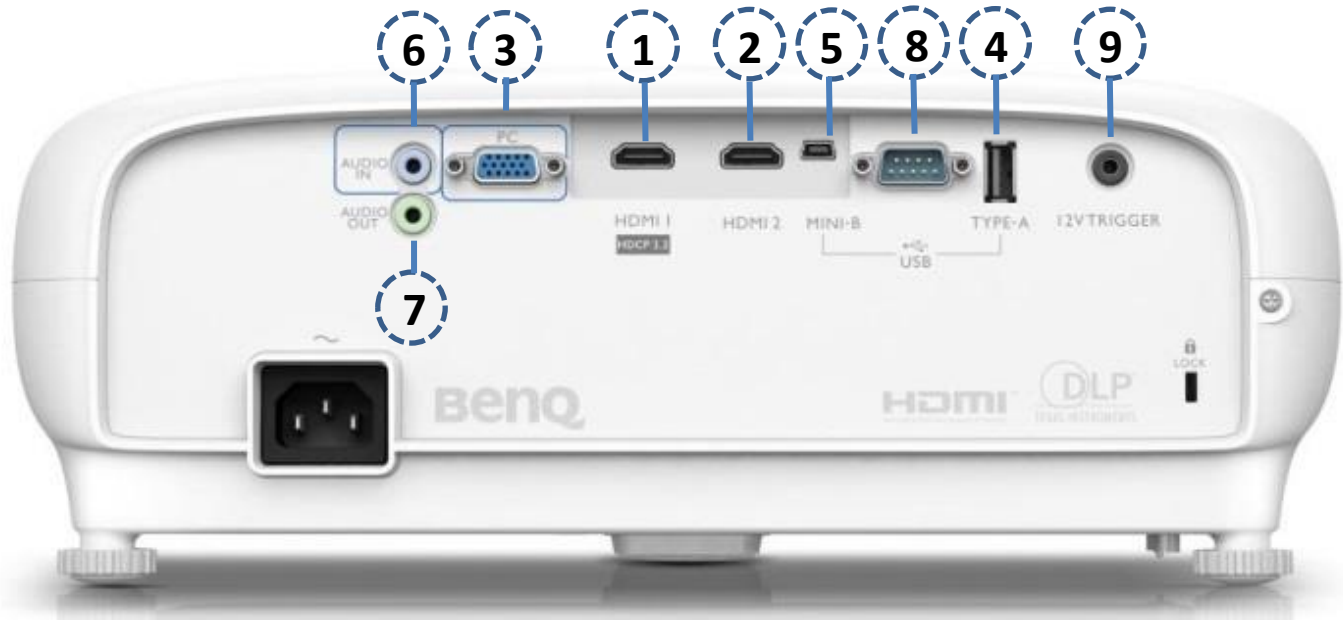

Display

Projection System	DLP
DMD type	0.47"
Native Resolution	3840 x 2160 (True 4K, 8.3M pixels)
Brightness	2200 ANSI Lumens
Contrast Ratio*	10000:1
Display Color	30 Bits (1,07 billion colors)
Aspect Ratio	Native 16:9 (6 aspect ratio selectable)
Light Source	Lamp
Light Source life*	Normal 4000 hours Economic 10000 hours SmartEco 8000 hours LampSave 15000 hours

Power

Power Consumption(Max/Normal/Eco)	385W/330W/250W
Standby Power Consumption	0.5W Max. at 100 ~ 240VAC
Power Supply	VAC 100 ~ 240 (50/60Hz)

Dimension and Weight

Product Dimensions (WxHxD)	353mm x 135mm x 272mm
Product Weight	4.2kg

** The Contrast is measure by Full On Full Off standard.

***In 3D Mode:

Input resolution: supports up to 1920x1080.

Output resolution: supports up to 1280x720.

Connectivity

No	I/O	Quantity
1	HDMI-1 (HDMI 2.0 & HDCP 2.2)	1
2	HDMI-2 (HDMI 1.4a & HDCP 1.4)	1
3	Computer In-1 (D-sub 15pin, Female)	1
4	USB Type A (1.5A power)	1
5	USB Type mini B (Service)	1
6	Audio In (mini jack)	1
7	Audio Out (mini jack)	1
8	RS232 In (D-sub 9pin, male)	1
9	DC 12V Trigger (3.5mm Jack)	1
10	IR Receiver (Front+Top)	1

353 mm (W) x 135 mm (H) x 272 mm (D)

Unit: mm

Feature icons