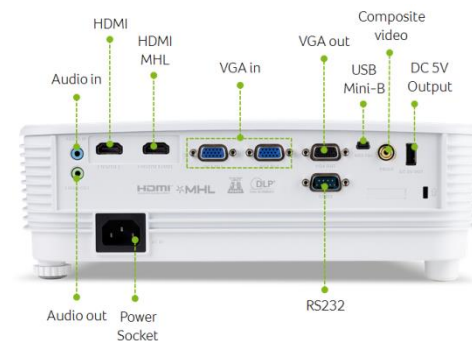

Feature Highlights

Expressive display

- SVGA (800 x 600) – P1150
- XGA (1,024 x 768) – P1250
- 3,600 ANSI lumens
- Dynamic Black 20,000:1
- Acer BlueLight Shield
- Acer LumiSense
- Acer ColorBoost3D
- Acer ColorSafe II
- HDMI 3D with 144Hz 24p

Enhanced usability

- 3W built-in speaker – P1150
- 10W built-in speaker – P1250
- Wireless Projection¹
- AC power on
- Instant resume
- Acer SmartFormat

Installation flexibility

- Auto Keystone correction
- Auto ceiling-mounted correction
- Top-loading lamp

Eco-friendly functionality

- Acer EcoProjection
- Lamp Life up to 15,000 hours in ExtremeEco mode

BlueLightShield™

Acer BlueLight Shield

Acer BlueLight shield allows users to lower levels of blue light to lessen the negative effects of blue light exposure. There are three levels of filter in projector suitable for different scenario. Each level also contains dynamic mechanism that will optimize the blue light level based on content. BlueLight shield can reduce up to 30% blue light and protect your eyes.

Acer LumiSense

LumiSense incorporates a clever content-aware process. It analyzes projected content frame by frame and dynamically adjusts image visibility to optimum levels. Thanks to LumiSense intelligent judgment and dynamic adjustment, all dark scenes are clearly displayed with no loss of detail.

About Acer

Founded in 1976, today Acer is one of the world's top ICT companies and has a presence in over 160 countries. As Acer looks into the future, it is focused on enabling a world where hardware, software and services will infuse with one another to open up new possibilities for consumers and businesses alike. From service-oriented technologies to the Internet of Things to gaming and virtual reality, Acer's 7,000+ employees are dedicated to the research, design, marketing, sale, and support of products and solutions that break barriers between people and technology. More information is at www.acer.com.