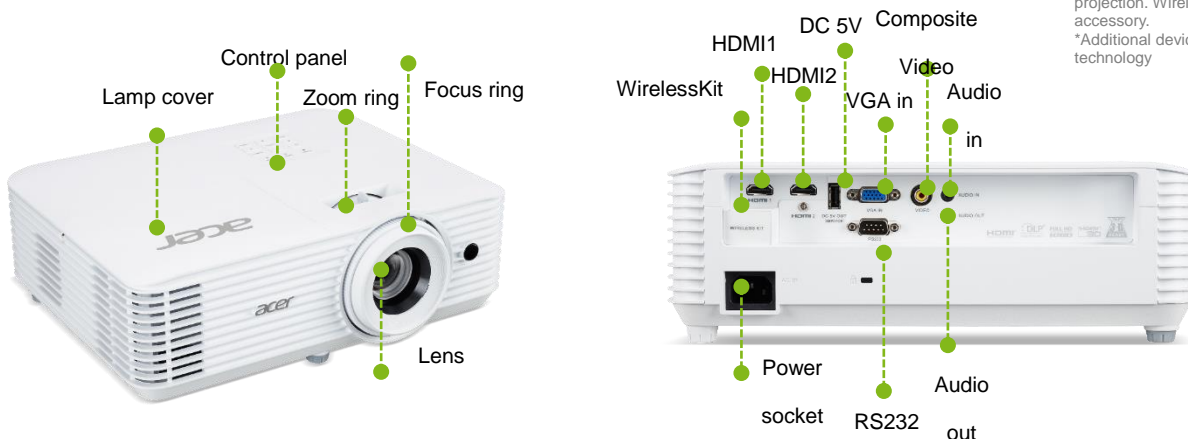

Feature Highlights

Expressive Display

- 4,000 lumens high brightness
- 10,000:1 Dynamic Black
- Football mode
- Acer LumiSense smart adjustment
- Acer ColorBoost3D brings true-to-life color
- Acer ColorSafe II prevents color decay
- ISFccc certified
- HDMI 3D
- Acer BlueLightShield

Enhanced Usability

- Wireless projection frees you from cable chaos (default)*
- Hidden dongle design
- 3W built-in speaker
- 24/7 operation

Installation Flexibility

- +/-40° (Vertical, Manual & Auto)

Keystone

- Auto ceiling-mounted correction
- AC power on
- I/O power on

Eco-friendly functionality

- Acer EcoProjection reduces power consumption up to 70%
- Up to 12,000 hours lamp life (ExtremeEco mode)

*Wireless dongle is required for wireless projection. Wireless dongle is standard accessory.
*Additional device must support Miracast technology

Product View

Standard Accessory

Resolution

Full HD 1920 x 1080

1080p (1920x1080) is a set of HDTV high-definition video modes. With the superb clarity of available 1080p Full HD, you'll enjoy exceptional details no matter on Blu-ray movies or video games. Show movies on a mammoth scale in astonishing clarity.

Brightness

4,000 lumens high brightness

4,000 lumens high brightness provides the ability to project crystal clear, vibrant images from a long distance on a large screen even in daytime indoors.

Wireless Projection

Wireless Projection

Paring with default Acer wireless dongle¹, you will be able to skip the cable and project from your smartphone, laptop or PC via wireless signal. Screen Mirroring² support allows quick and seamless screen-mirroring without installing extra app.

Football Mode

Football Mode

Football game enthusiast can now enjoy the big-screen games that is so real as if you're there in the stadium. Football mode enhances the brightness, saturation, sharpness and gamma in the bright scenes to deliver the most vivid images.

1

Wireless dongle is required for wireless projection. 2. Wireless dongle is standard accessory. Additionally device must support Miracast technology.

About Acer

Founded in 1976, today Acer is one of the world's top ICT companies and has a presence in over 160 countries. As Acer looks into the future, it is focused on enabling a world where hardware, software and services will infuse with one another to open up new possibilities for consumers and businesses alike. From service-oriented technologies to the Internet of Things to gaming and virtual reality, Acer's 7,000+ employees are dedicated to the research, design, marketing, sale, and support of products and solutions that break barriers between people and technology. More information is at www.acer.com.