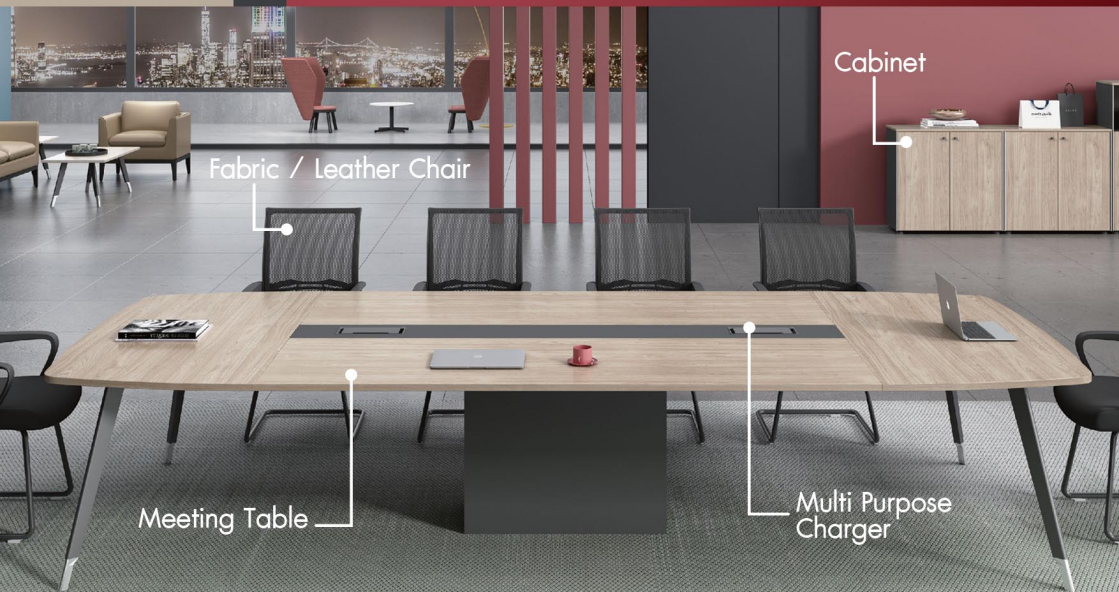

The Drawer can be adjusted to have keys as needed

Size: 2400W* 1200D* 1100H*

Size: 1200W* 1200D* 1100H*

Size: 1200W* 600D* 1100H*

CONFERENCE ROOM FURNITURE

CUSTOMIZE YOUR COLOR

& MORE
COLORS

WHY CHOOSE US?