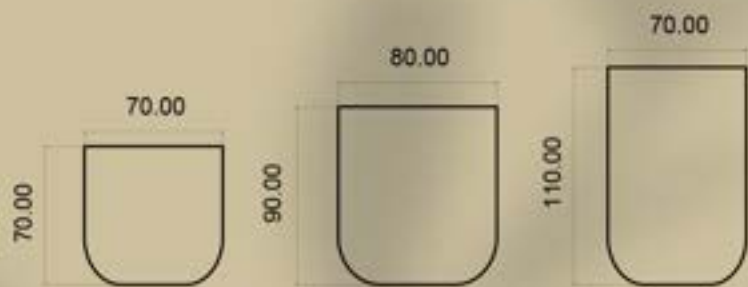

EXTRA SIMPLY

SIZE I

A

B

C

INSPIRE
YOUR
SPACE