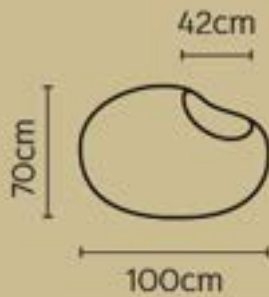

# EXTRA JAR

WHITE

BLACK

DARK  
GREY

SAND

170  
cm

96 cm

175 cm

# SAUCER

SIZE Ø 35 40 45 50 55 cm

INSPIRE  
YOUR  
SPACE

Z  
E  
N

Z  
E  
N

SIZE

INSPIRE  
YOUR  
SPACE

STONE  
STOOL