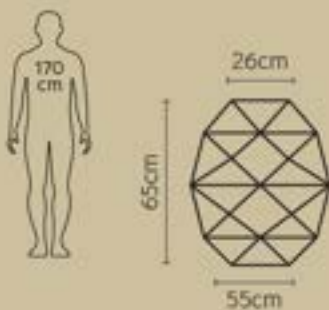

# DIAMOND A

170  
cm

37cm

55cm

50cm

SIZE

INSPIRE  
YOUR  
SPACE

DIAMOND B

# COLUMN SERIES

170  
cm

SIZE I

S

M

L

INSPIRE  
YOUR  
SPACE

ZOOM

# ZOOM

SIZE I

S

M

L

INSPIRE  
YOUR  
SPACE

“ CELEBRATE ”  
what you want  
to see more of

PINEAPPLE