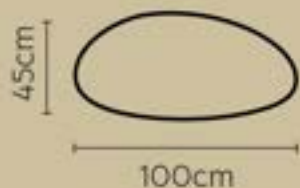

STONE STOOL