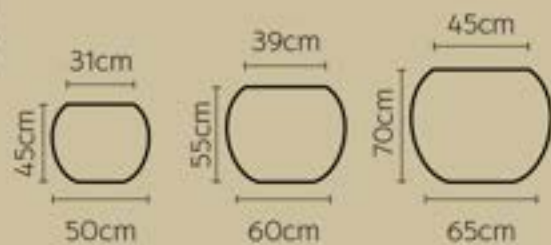

SIZE I

S

M

L

INSPIRE  
YOUR  
SPACE

LOFT

# LOFT

SIZE I S

M

L

2TONE

INSPIRE  
YOUR  
SPACE

JAR

# JAR

SIZE I

S

M

L

INSPIRE  
YOUR  
SPACE

DIAMOND A

# DIAMOND A

170  
cm

37cm

55cm

50cm

SIZE

INSPIRE  
YOUR  
SPACE

DIAMOND B