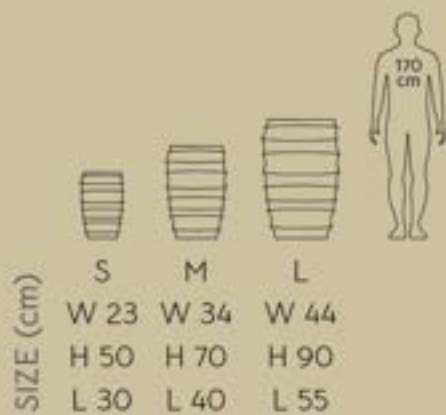

ZIGZAG

COLOR

WHITE	SAND	DARK GREY	BLACK

INSPIRE
YOUR
SPACE