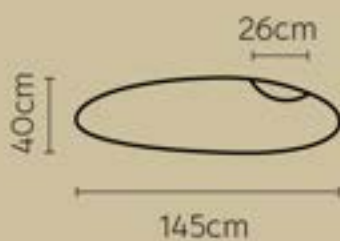

STONE BENCH

SIZE I

INSPIRE
YOUR
SPACE