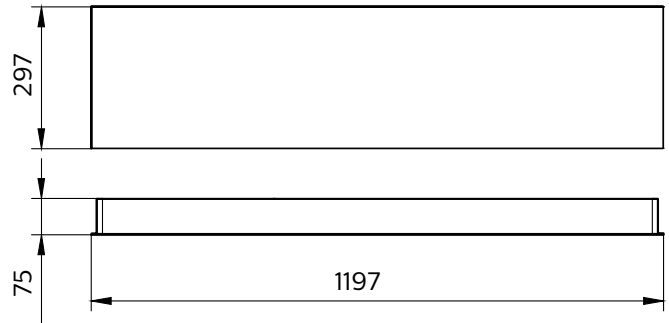

SmartBright Panel

Numerator - Packs per outer box	2
Material Nr. (12NC)	911401835499
Net Weight (Piece)	2.799 kg

Dimensional drawing

SmartBright Panel RC099V