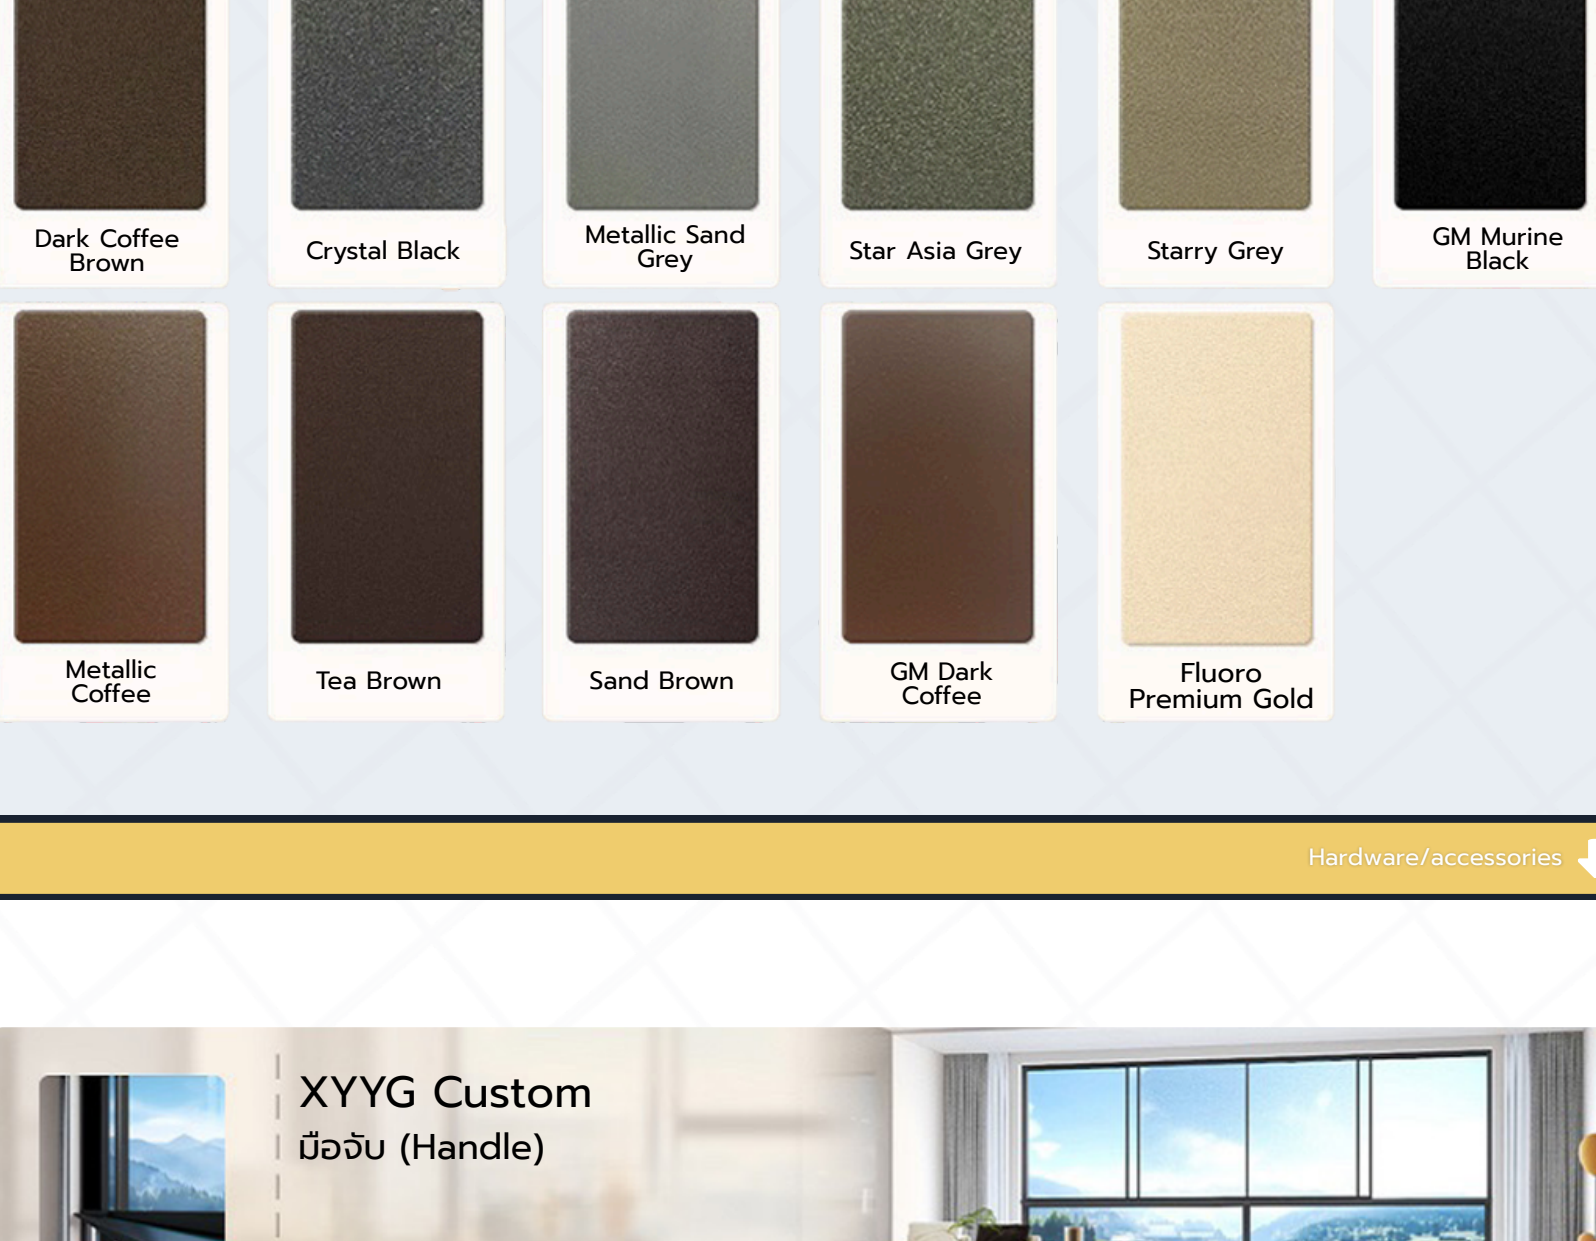

High stability, more solid, more sealed and more waterproof

Product Color

Hardware/accessories

A Soulful connection in every turn. Exquisite luster, extraordinary design.