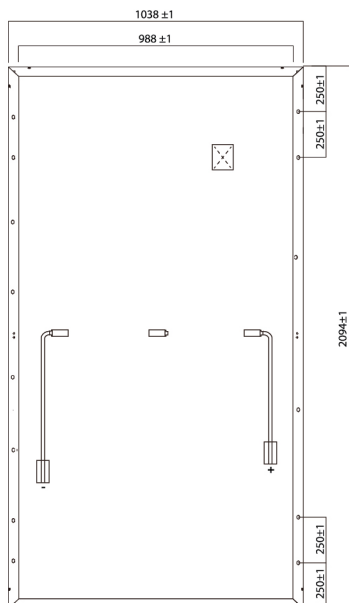

**ทำความสะอาดง่าย**

สะดวกต่อการบำรุงรักษา

SOLAR PANEL  
**MONO  
HALF CELL 440W**

Back View

ELECTRICAL SPECIFICATION	UNIT	STC*	NOCT**
Maximum Power	Pmax(W)	440	328.60
Maximum Power Voltage	Vmp(V)	41.10	38.30
Maximum Power Current	Imp(A)	10.71	8.59
Open Circuit Voltage	Voc(V)	48.90±3%	45.80±3%
Short Circuit Current	Isc(A)	11.46±3%	9.27±3%
Module Efficiency	(%)	20.24	
Power Output Tolerance	(W)	0 ~ +3	

\* STC : Irradiance 1000W/m<sup>2</sup>, AM 1.5, and cell Temperature of 25 °C

\* NOCT : Irradiance 800W/m<sup>2</sup>, AM 1.5, ambient Temperature 20 °C, Wind Speed 1 m/s

MECHANICAL DATA	
Cell Type	166*83 Mono
Dimensions of Module L*W*H (mm)	2094*1038*35 mm
Weight	23.50 kg
Glass	3.2 mm
Frame	High Transmission, Low Iron, Tempered Glass Anodized aluminium alloy
J-Box	IP67/IP68 3diodes
Cable	4mm <sup>2</sup> cable 35cm (Including MC4 connector)
MaxWind Load / Snow Load	2400Pa/5400Pa