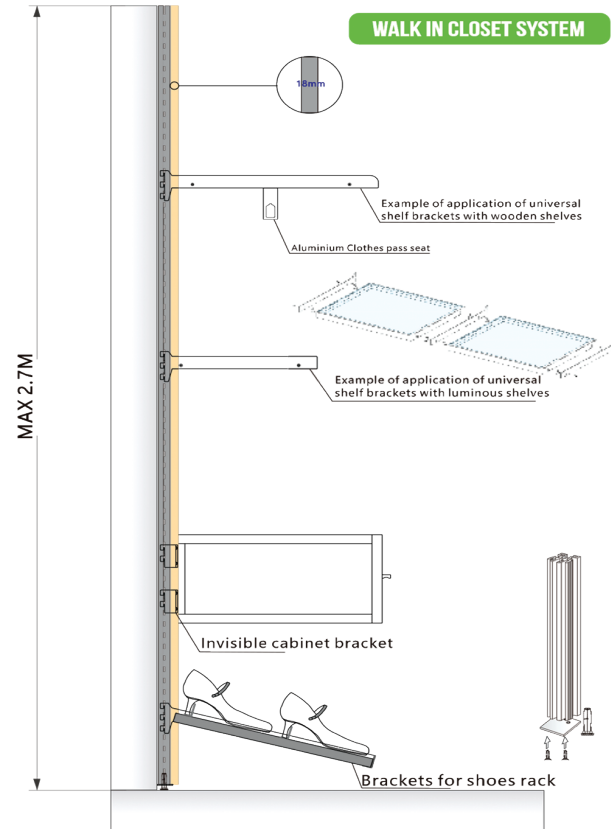

New Walk-in closet system

The new aluminum structure allows the housing of panels up to 18 mm thickness and glasses of 5 mm

Easily machined even from lengths, it can also be supplied in kits. For wall hanging and stand-alone

INSTALLATION INSTRUCTION

Nº	CODE	NAME
1	F59001	STRUT
2	F59002	STRUT WITH SUPPORT
3	GASKET FOR PROFILE F59002	GASKET
4	F59003\F59005	CORNER JOINTS.3 -SIDED OR 4-SIDED
6	M5x12.BL	SCREW