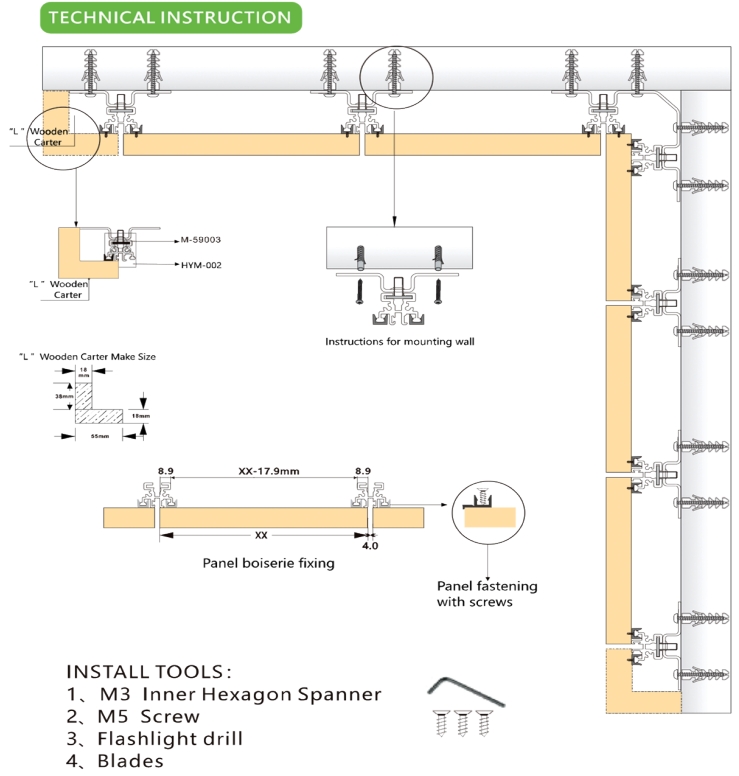

New Walk-in closet system

The new aluminum structure allows the housing of panels up to 18 mm thickness and glasses of 5 mm

Easily machined even from lengths, it can also be supplied in kits. For wall hanging and stand-alone

INSTALLATION INSTRUCTION

Nº	CODE	NAME
1	F59001	STRUT
2	F59002	STRUT WITH SUPPORT
3	GASKET FOR PROFILE F59002	GASKET
4	F59003\F59005	CORNER JOINTS.3 -SIDED OR 4-SIDED
6	M5x12.BL	SCREW