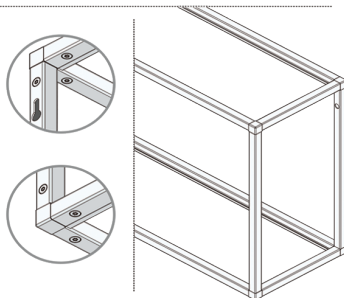

New Walk-in closet system

The new aluminum structure allows the housing of panels up to 18 mm thickness and glasses of 5 mm

Easily machined even from lengths, it can also be supplied in kits. For wall hanging and stand-alone

INSTALLATION INSTRUCTION

Nº	CODE	NAME
1	F59001	STRUT
2	F59002	STRUT WITH SUPPORT
3	GASKET FOR PROFILE F59002	GASKET
4	F59003\F59005	CORNER JOINTS.3 -SIDED OR 4-SIDED
6	M5x12.BL	SCREW