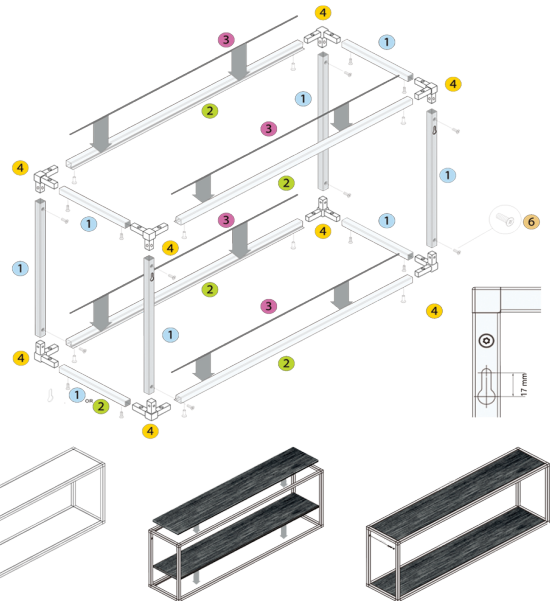

New Walk-in closet system

The new aluminum structure allows the housing of panels up to 18 mm thickness and glasses of 5 mm

Easily machined even from lengths, it can also be supplied in kits. For wall hanging and stand-alone

INSTALLATION INSTRUCTION

Nº	CODE	NAME
1	F59001	STRUT
2	F59002	STRUT WITH SUPPORT
3	GASKET FOR PROFILE F59002	GASKET
4	F59003\F59005	CORNER JOINTS.3 -SIDED OR 4-SIDED
6	M5x12.BL	SCREW