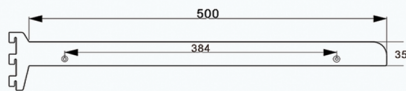

New Walk-in closet system

Furniture Fitting & Better

Invisible cabinet bracket HYM-008L/R

Kit Left and right drawers
suspension brackets

Universal Shelf Brackets HYM-007

There is no difference between the brackets
Bracket For 18mm Or 25mm MDF
Material: Iron
Color: Powder coating

Universal Shelf Brackets HYM-006

There is no difference between the brackets
Bracket For 18mm Or 25mm MDF
Apply to Install Glass Brackets Lamps
Material: Iron
Color: Powder coating

Brackets for shoes rack HYM-009

There is no difference between the brackets
Bracket For 18mm Or 25mm MDF
Apply to Install Glass Brackets Lamps
Material: Iron
Color: Powder coating

Clothes pass rod

Kit Right and Left rod holders
Finish: Black Anodized