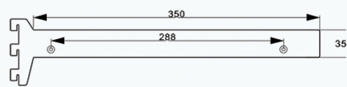

New Walk-in closet system

Furniture Fitting & Better

Invisible cabinet bracket HYM-008L/R

Kit Left and right drawers
suspension brackets

Universal Shelf Brackets HYM-007

There is no difference between the brackets
Bracket For 18mm Or 25mm MDF
Material: Iron
Color: Powder coating

Universal Shelf Brackets HYM-006

There is no difference between the brackets
Bracket For 18mm Or 25mm MDF
Apply to Install Glass Brackets Lamps
Material: Iron
Color: Powder coating

Brackets for shoes rack HYM-009

There is no difference between the brackets
Bracket For 18mm Or 25mm MDF
Apply to Install Glass Brackets Lamps
Material: Iron
Color: Powder coating

Clothes pass rod

Kit Right and Left rod holders
Finish: Black Anodized