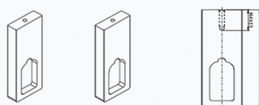

New Walk-in closet system

Furniture Fitting & Better

Invisible cabinet bracket HYM-008L/R

Kit Left and right drawers
suspension brackets

Universal Shelf Brackets HYM-007

There is no difference between the brackets
Bracket For 18mm Or 25mm MDF
Material: Iron
Color: Powder coating

Universal Shelf Brackets HYM-006

There is no difference between the brackets
Bracket For 18mm Or 25mm MDF
Apply to Install Glass Brackets Lamps
Material: Iron
Color: Powder coating

Brackets for shoes rack HYM-009

There is no difference between the brackets
Bracket For 18mm Or 25mm MDF
Apply to Install Glass Brackets Lamps
Material: Iron
Color: Powder coating

Clothes pass rod

Kit Right and Left rod holders
Finish: Black Anodized