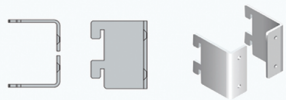

New Walk-in closet system

Furniture Fitting & Better

Invisible cabinet bracket HYM-008L/R

Kit Left and right drawers
suspension brackets

Universal Shelf Brackets HYM-007

There is no difference between the brackets
Bracket For 18mm Or 25mm MDF
Material: Iron
Color: Powder coating

Universal Shelf Brackets HYM-006

There is no difference between the brackets
Bracket For 18mm Or 25mm MDF
Apply to Install Glass Brackets Lamps
Material: Iron
Color: Powder coating

Brackets for shoes rack HYM-009

There is no difference between the brackets
Bracket For 18mm Or 25mm MDF
Apply to Install Glass Brackets Lamps
Material: Iron
Color: Powder coating

Clothes pass rod

Kit Right and Left rod holders
Finish: Black Anodized