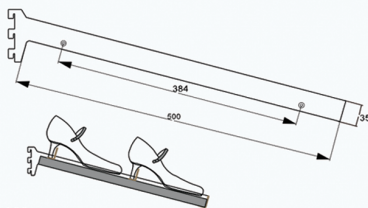

New Walk-in closet system

Furniture Fitting & Better

Invisible cabinet bracket HYM-008L/R

Kit Left and right drawers
suspension brackets

Universal Shelf Brackets HYM-007

There is no difference between the brackets
Bracket For 18mm Or 25mm MDF
Material: Iron
Color: Powder coating

Universal Shelf Brackets HYM-006

There is no difference between the brackets
Bracket For 18mm Or 25mm MDF
Apply to Install Glass Brackets Lamps
Material: Iron
Color: Powder coating

Brackets for shoes rack HYM-009

There is no difference between the brackets
Bracket For 18mm Or 25mm MDF
Apply to Install Glass Brackets Lamps
Material: Iron
Color: Powder coating

Clothes pass rod

Kit Right and Left rod holders
Finish: Black Anodized