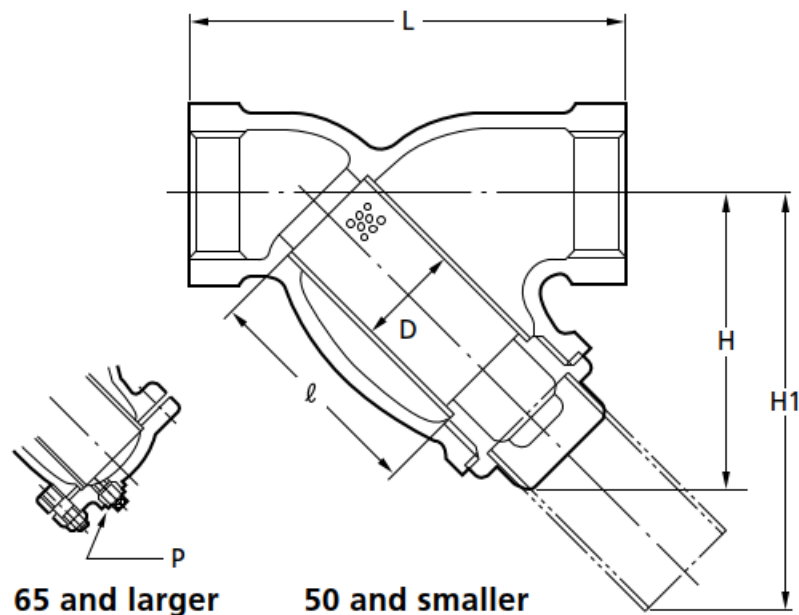

20K

Y-PATTERN STRAINER

Pressure-Temperature Rating: 2.0 MPa: 180°C

UY

UYM

65 and larger

50 and smaller

Parts	UY	UYM
Body	SCS13A	SCS14A
Cover	304SS	316SS
Gasket	Reinforced PTFE	
Screen	304SS	316SS
Cover bolt/nut*	B8/8	
Plug*	304SS	316SS

*For size 65 and larger

Note: Screen is a 40-mesh stainless wire net reinforced with SUS304/316.

Face to face dimensions: KITZ Std.
 End thread dimensions: JIS B0203
 Wall thickness: KITZ Std.

Nominal Size	1/4	3/8	1/2	3/4	1	1 1/4	1 1/2	2	2 1/2	3	Unit: mm
	8	10	15	20	25	32	40	50	65	80	
L	65	70	85	100	115	135	150	180	220	250	
H	50	50	60	65	77	90	100	115	150	193	
H1	67	68	80	90	107	128	140	165	215	267	
D	15	15	18	23	30	39	46	58	72	86	
l	36	36	43	48	58	69	75	90	120	150	
P	—	—	—	—	—	—	—	—	Rc1/2	Rc1/2	