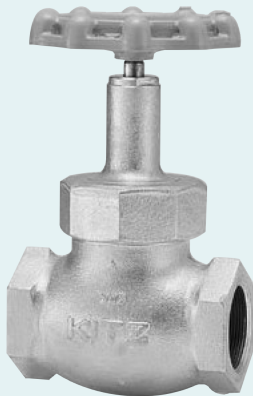

20K Globe Valve with Soft Disc for Gas Service

20SDL

U.B.I.S.

PTFE disc for gas service

E-E dimension : KITZ Std.
End threads : JIS B 0203

80°C gas..... 2.4MPa

Materials

Parts	JIS material
Body	FCD-5
Bonnet	FCD-5
Bonnet ring	FCD-5
Stem	SUS420J2
Disc	PTFE
Gland	SUS303
Gland packing	NBR
Handwheel	ADC12 (3/8" & 1/2" : ZDC2)
Gasket	Non Asbestos Sheet
Body seat ring	SCS13A
Stem washer	SUS403
Disc washer	SUS403
Spring	SUS304 WPB

Dimensions

Size	mm							
	10	15	20	25	32	40	50	
	inch	3/8	1/2	3/4	1	1 1/4	1 1/2	2
L		75	78	91	105	122	135	160
H (open)		128	128	147	168	192	201	237
D		70	70	90	100	115	135	155