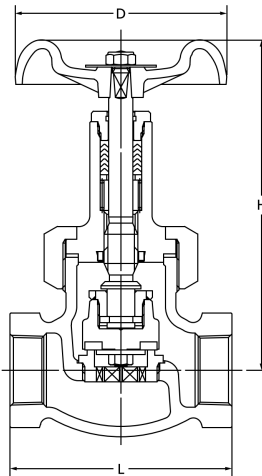

20K Globe Valve with Soft Disc for Gas Service

20SDL

U.B.I.S.

PTFE disc for gas service

E-E dimension : KITZ Std.
End threads : JIS B 0203

80°C gas..... 2.4MPa

Materials

Parts	JIS material
Body	FCD-5
Bonnet	FCD-5
Bonnet ring	FCD-5
Stem	SUS420J2
Disc	PTFE
Gland	SUS303
Gland packing	NBR
Handwheel	ADC12 (3/8" & 1/2" : ZDC2)
Gasket	Non Asbestos Sheet
Body seat ring	SCS13A
Stem washer	SUS403
Disc washer	SUS403
Spring	SUS304 WPB

Dimensions

Size	mm							
	10	15	20	25	32	40	50	
	inch	3/8	1/2	3/4	1	1 1/4	1 1/2	2
L		75	78	91	105	122	135	160
H (open)		128	128	147	168	192	201	237
D		70	70	90	100	115	135	155