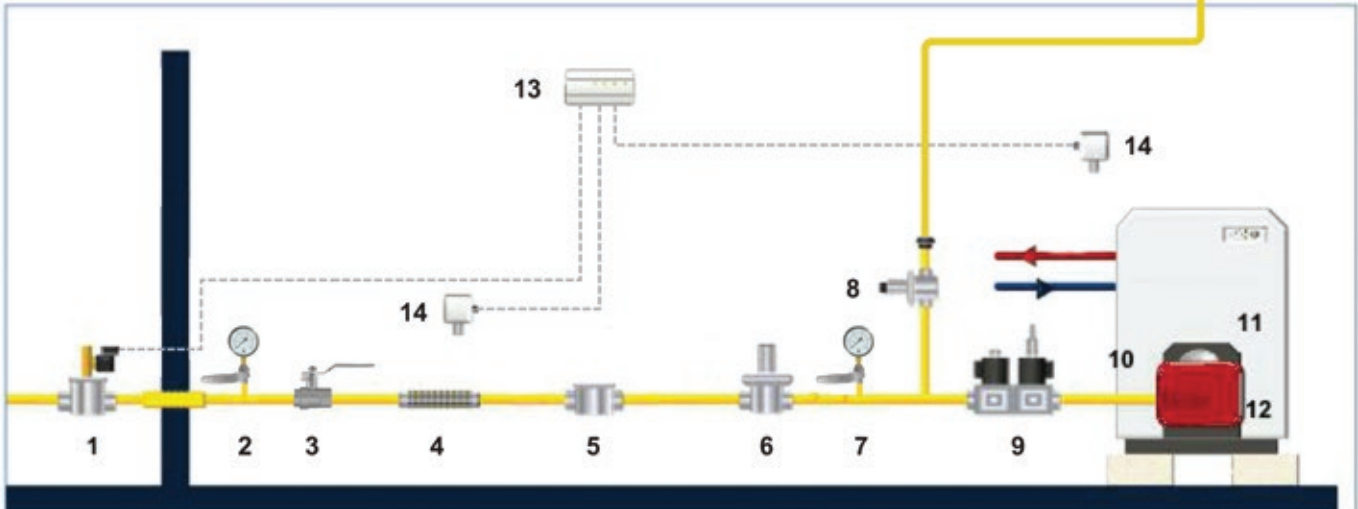

## ACCESSORIES FOR GAS INSTALLATION

BLOW OFF **ပတ်ဖတ်**

1. Manually reset solenoid valve.
2. Pressure gauge 0-30 psig.
3. Ball valve.
4. Compensator joint.
5. Filter
6. Pressure regulator /governer.
7. Pressure gauge 0-1000 mmAq.
8. Relief valve.
9. Automatic solenoid valve.
10. Burner.
11. Boiler.
12. Combustion head.
13. Gas detector.
14. Sensor for gas detector