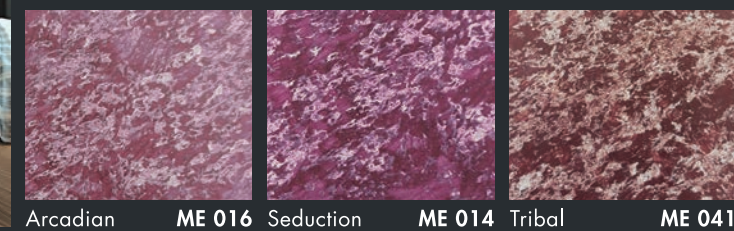

ELEGANT

Create a stylish impression with luxurious matt textures and rich colours.