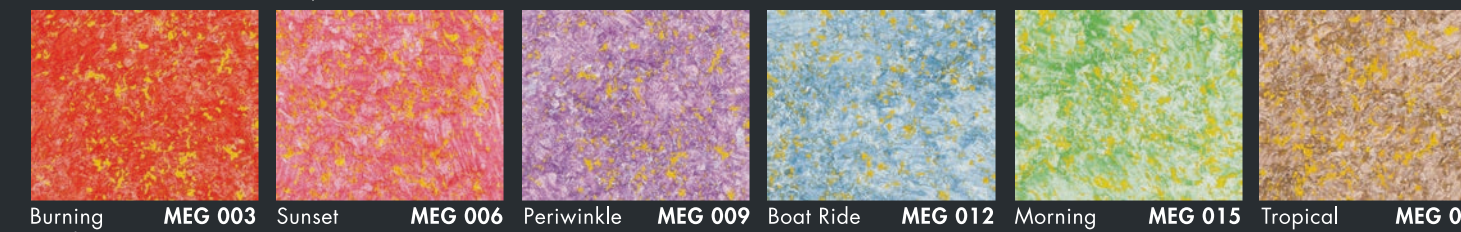

ELEGANT GOLD

Accentuate the opulent nature of your home with the luxurious Elegant Gold colours.