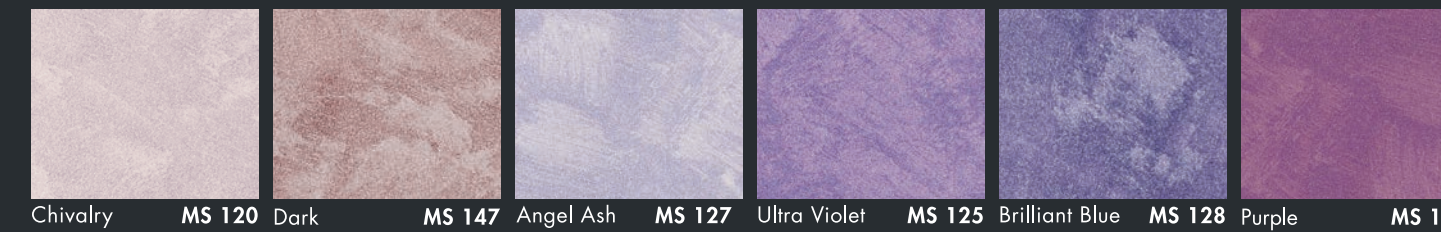

SPARKLE SILVER

Create quiet luxury with glistening textures that shimmer and shine.