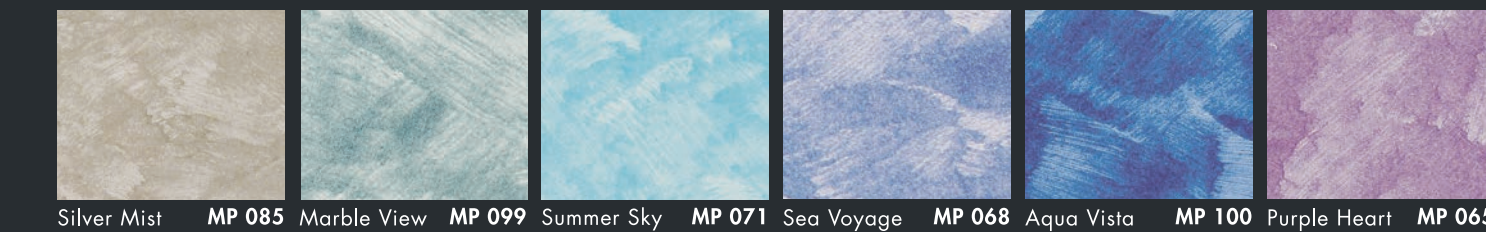

SPARKLE PEARL

Create subtle glamour with luminous textures enveloped in a pearlescent glow.