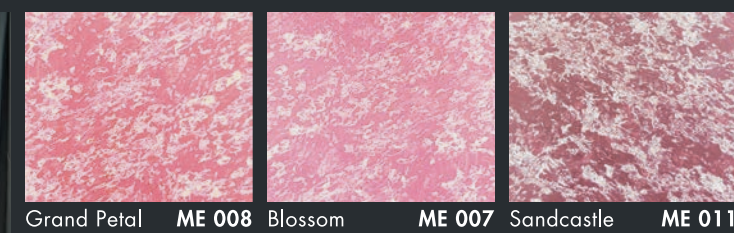

ELEGANT

Create a stylish impression with luxurious matt textures and rich colours.