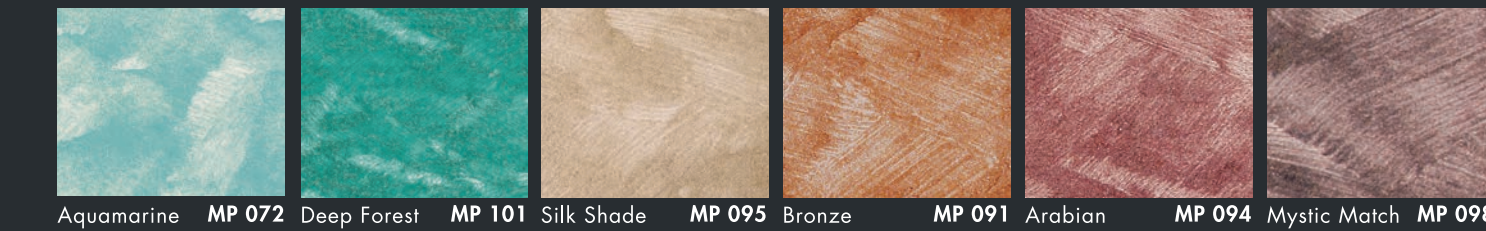

SPARKLE PEARL

Create subtle glamour with luminous textures enveloped in a pearlescent glow.