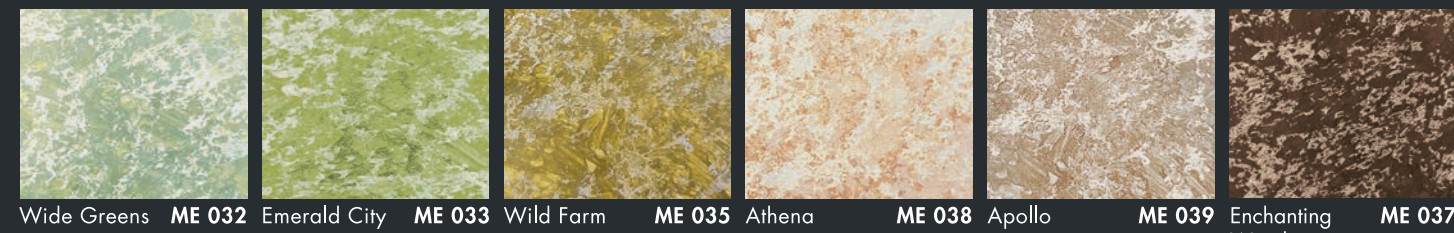

ELEGANT

Create a stylish impression with luxurious matt textures and rich colours.