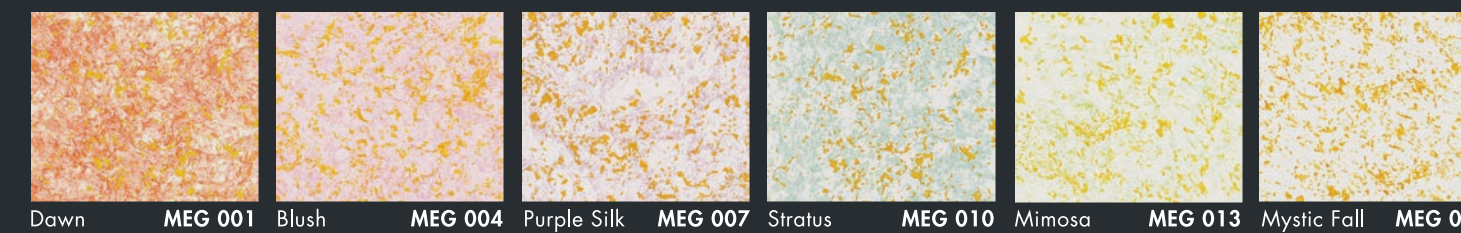

ELEGANT GOLD

Accentuate the opulent nature of your home with the luxurious Elegant Gold colours.