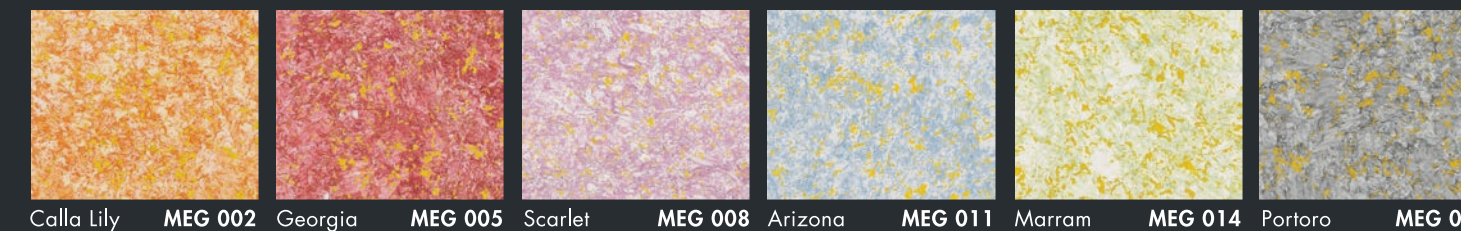

ELEGANT GOLD

Accentuate the opulent nature of your home with the luxurious Elegant Gold colours.