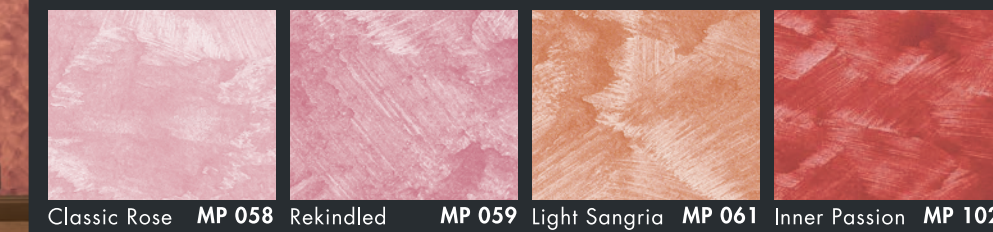

SPARKLE PEARL

Create subtle glamour with luminous textures enveloped in a pearlescent glow.