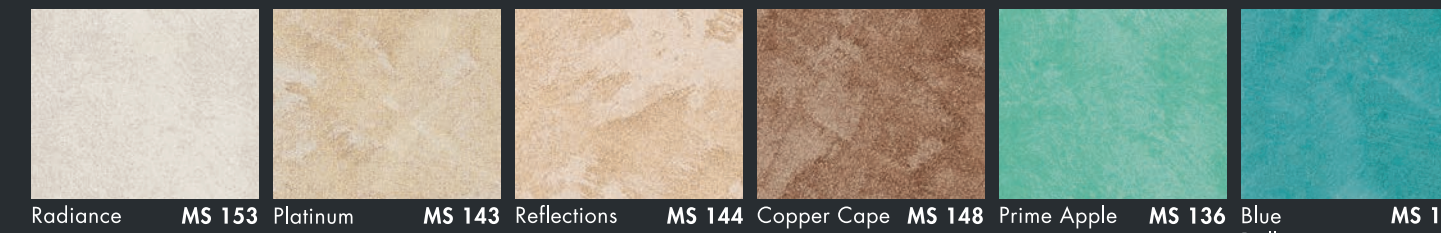

SPARKLE SILVER

Create quiet luxury with glistening textures that shimmer and shine.