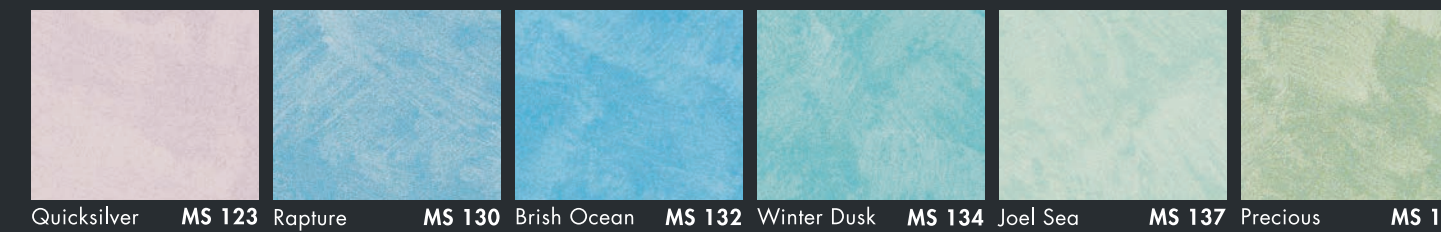

SPARKLE SILVER

Create quiet luxury with glistening textures that shimmer and shine.