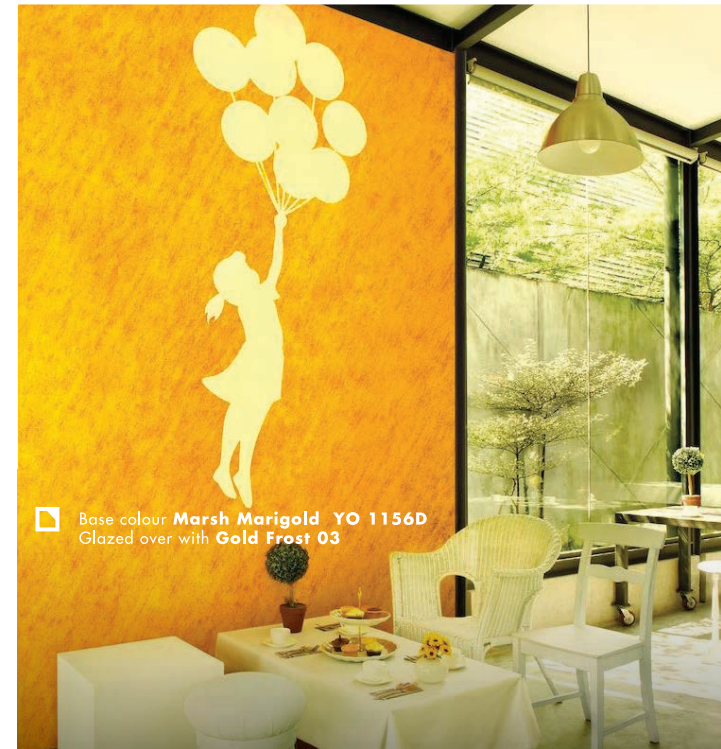

GOLD FROST

Base colour **Marsh Marigold YO 1156D**
Glazed over with **Gold Frost** 03