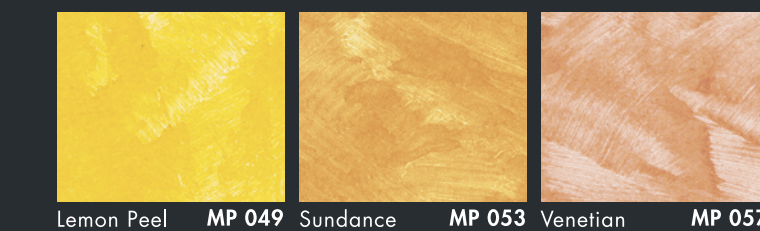

SPARKLE PEARL

Create subtle glamour with luminous textures enveloped in a pearlescent glow.