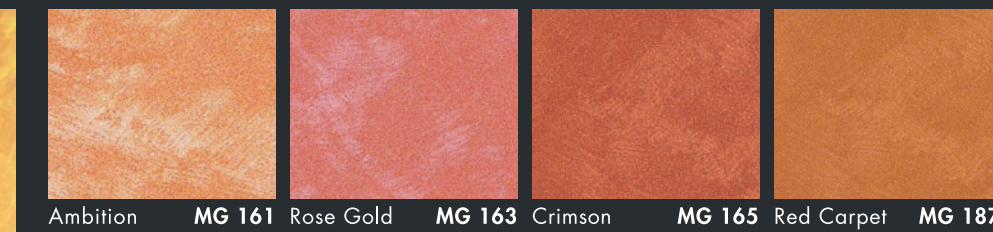

SPARKLE GOLD

Create lavish ambience with majestic textures and a golden shine.