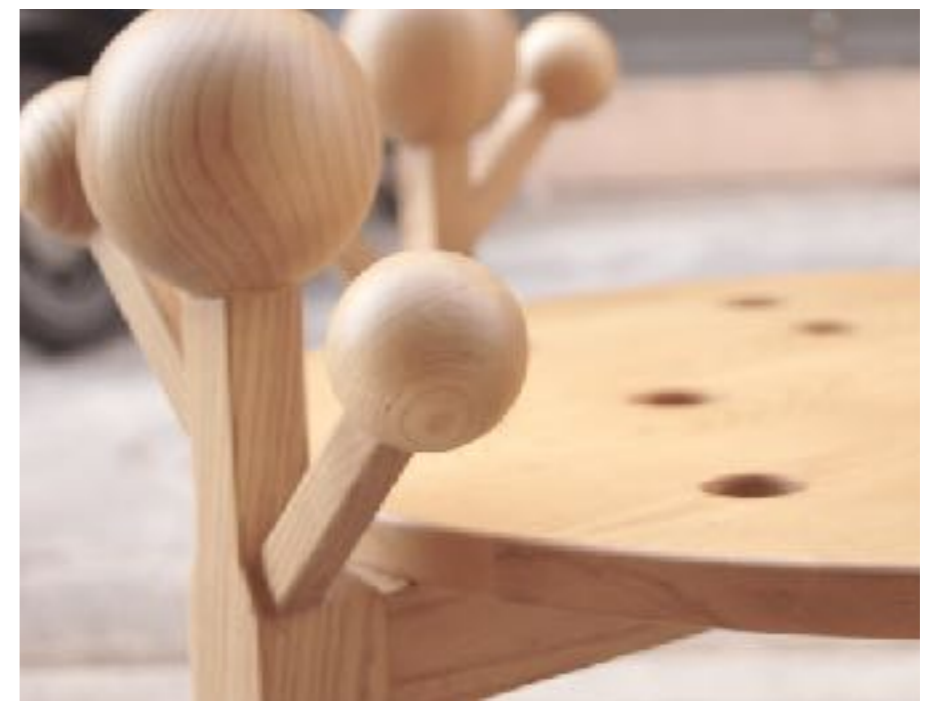

BLOOM , ROUND DINING TABLE

: ASH WOOD WITH TEMPERED GLASS TOP
: NATURAL COLOR
DIA 100-110 x H 75 cm

* *custom size*

PRICE : 38,000 THB