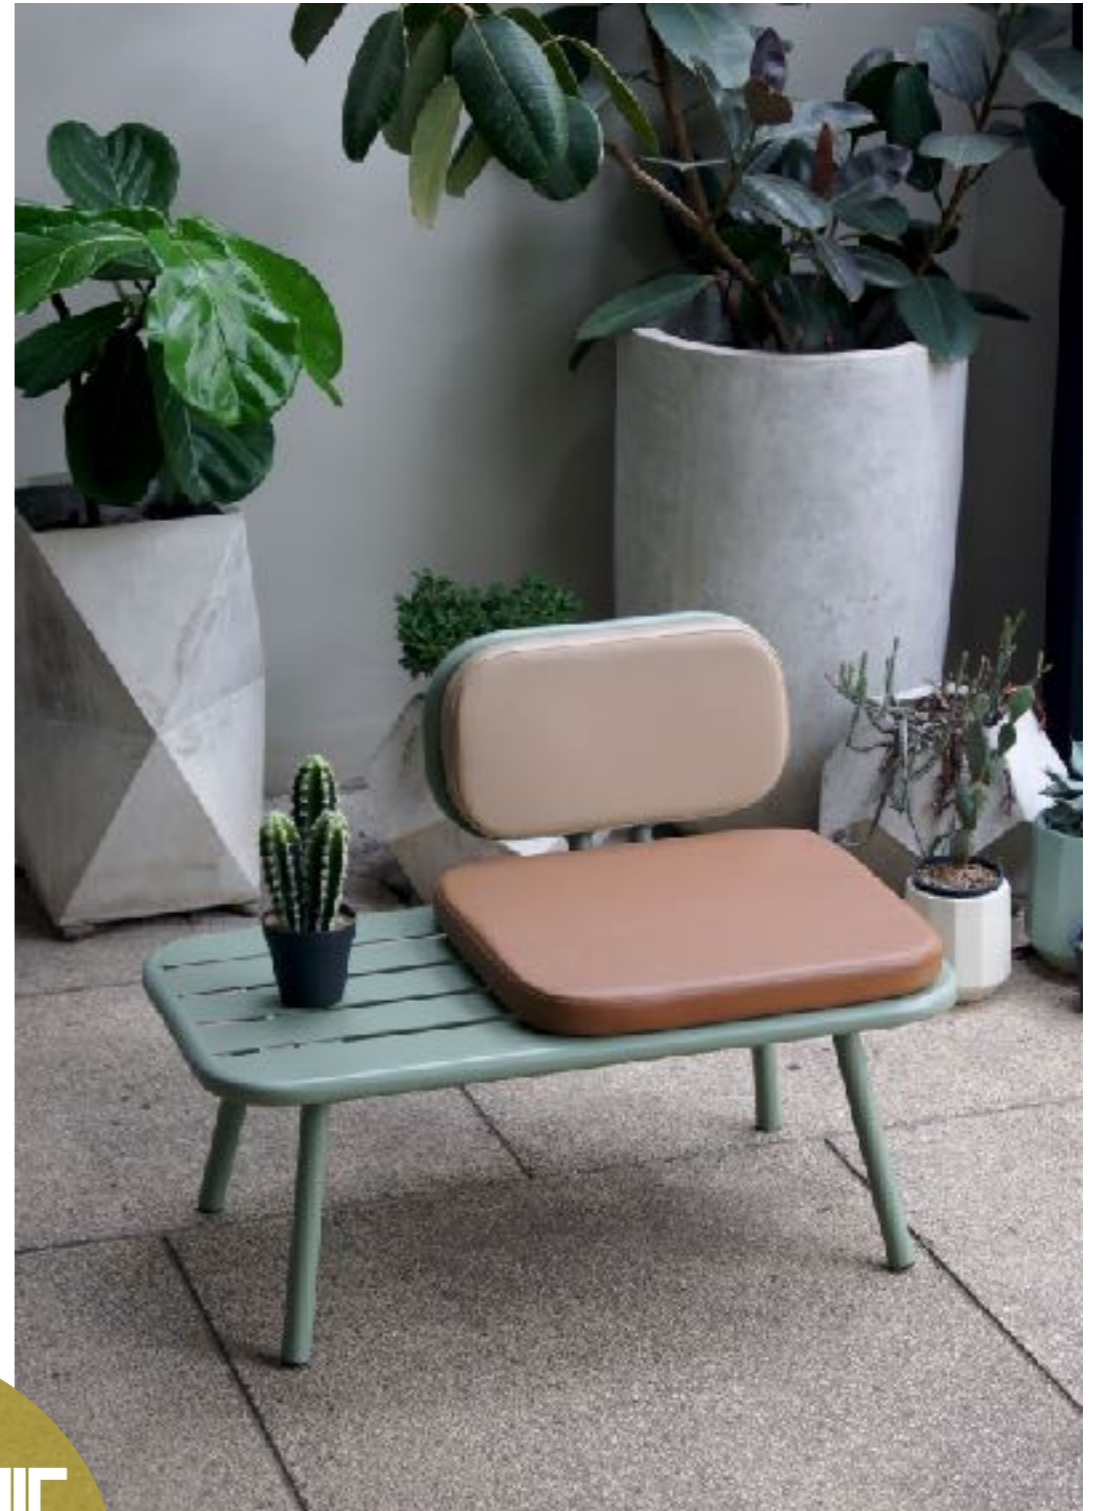

Backrest : digital print designed by THEERAPON
Cushion : PU

COMBI , CHAIR + SIDE TABLE

: ASH WOOD

: W 90 x D 46 x H 40 cm

PRICE : 20,000 THB

VINTAGE GREEN

IBEST
SIEILIEIR

COMBI OUTDOOR , CHAIR + SIDE TABLE