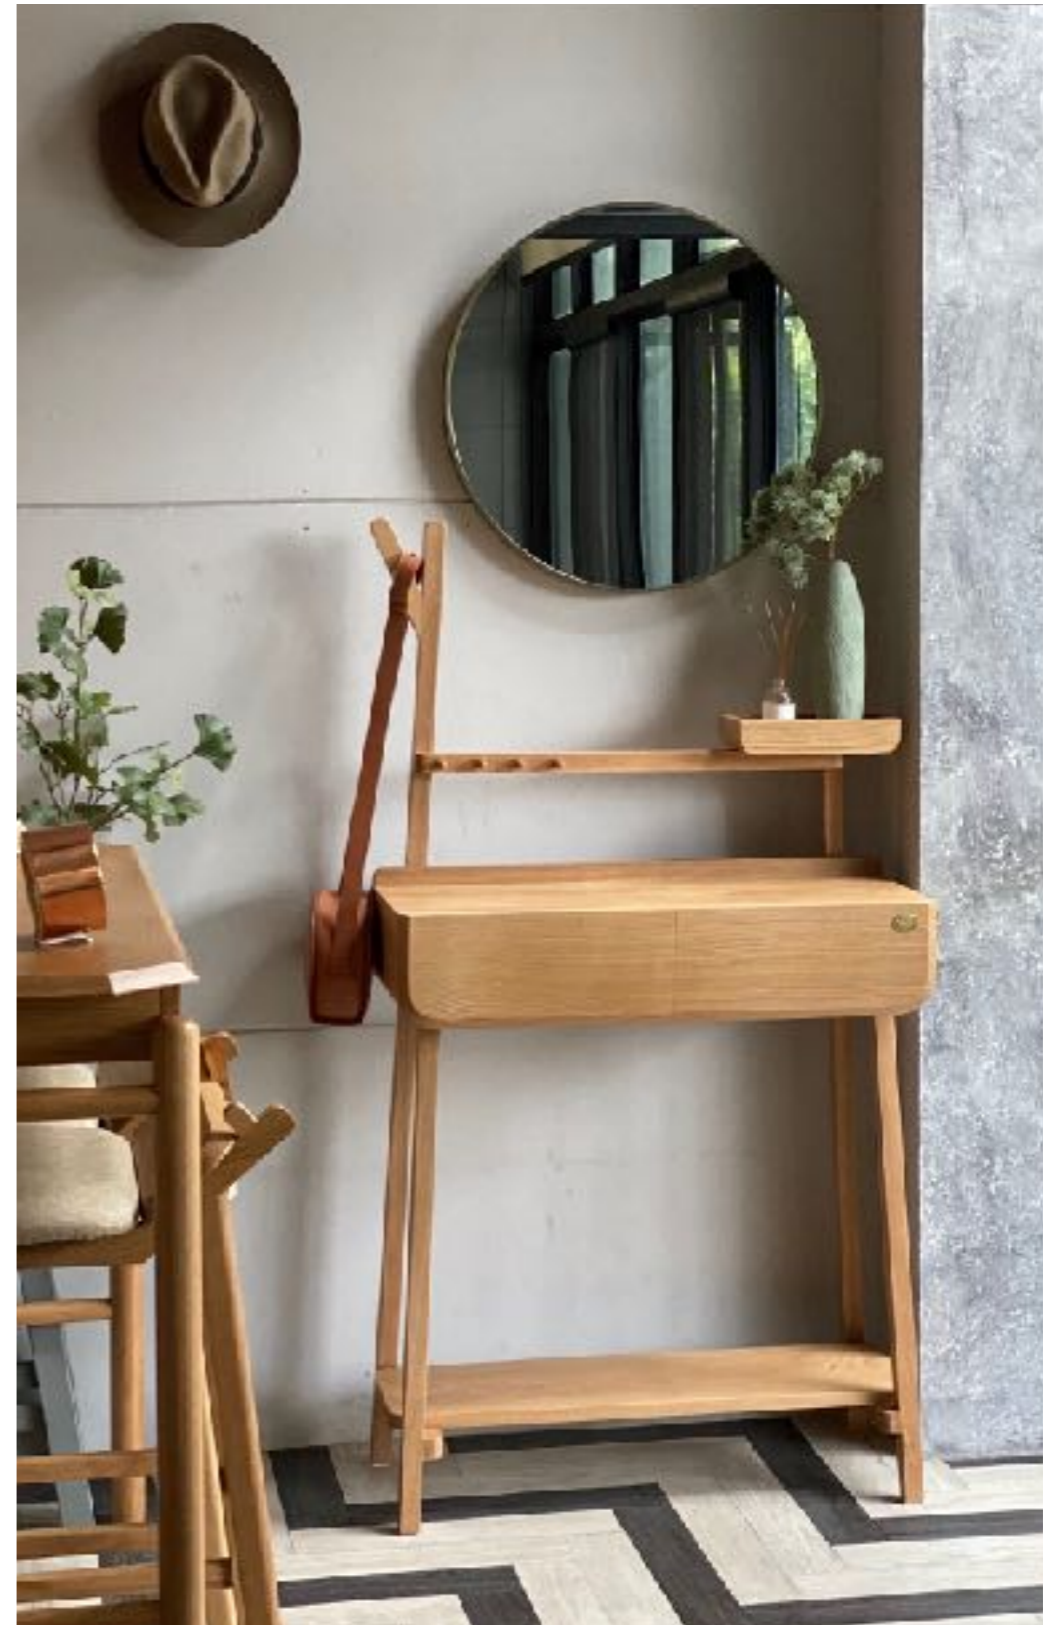

SINGLE 3.5' : W 148 x L 213 x H 28 (80) cm : **46,000 THB**

* custom size

BUG BED KING SIZE 6'

: OAK WOOD AND 10 MM PLYWOOD WITH PVC
: NATURAL COLOR
: W 223 x L 213 x H 28 (80) cm

PRICE : 56,000 THB

5 ft.
QUEEN
SIZE

BUG BED QUEEN SIZE 5'

- : OAK WOOD AND 10 MM PLYWOOD WITH PVC
- : NATURAL COLOR
- : W 193 x L 213 x H 28 (80) cm

PRICE : 54,000 THB

NEO-OBJECT : W 45 cm

NEO-object

NEO-OBJECT (1-drawer)

: OAK WOOD
: NATURAL COLOR
: W 45 x D 33 x H 90 (146) cm

PRICE : 28,400 THB

* custom size

NEO-OBJECT : W 80 cm
* not included mirror

NEO-OBJECT (2-drawer)

: OAK WOOD
: NATURAL COLOR
: W 80 x D 33 x H 90 (146) cm

PRICE : 30,400 THB

* *custom size*

**NEW
DESIGN**

STONE , storage shelves

: OAK WOOD & MARBLE
: NATURAL COLOR
: W 150 x D 37 x H 180 (200) cm

PRICE : 55,800 THB

* *custom size*

STONE , storage shelves

: OAKWOOD & MARBLE

: NATURAL COLOR

: W 150 x D 37 x H 180 (200) cm