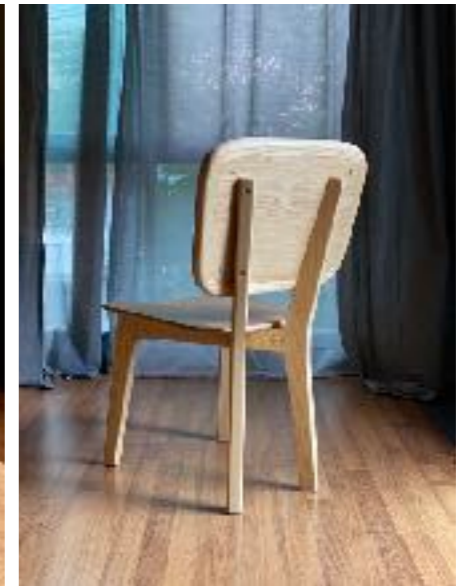

SHO SHO , CHAIR

: ASH WOOD | OAK WOOD
: W 50 x D 60 x H 87 cm
: SEAT 43 cm
: BACKREST 50 cm

SHO SHO CHAIR : Flamingo
Backrest : digital print designed by Me & A Cup Of Hot Chocolate.

PRICE : 11,000 THB / PC.