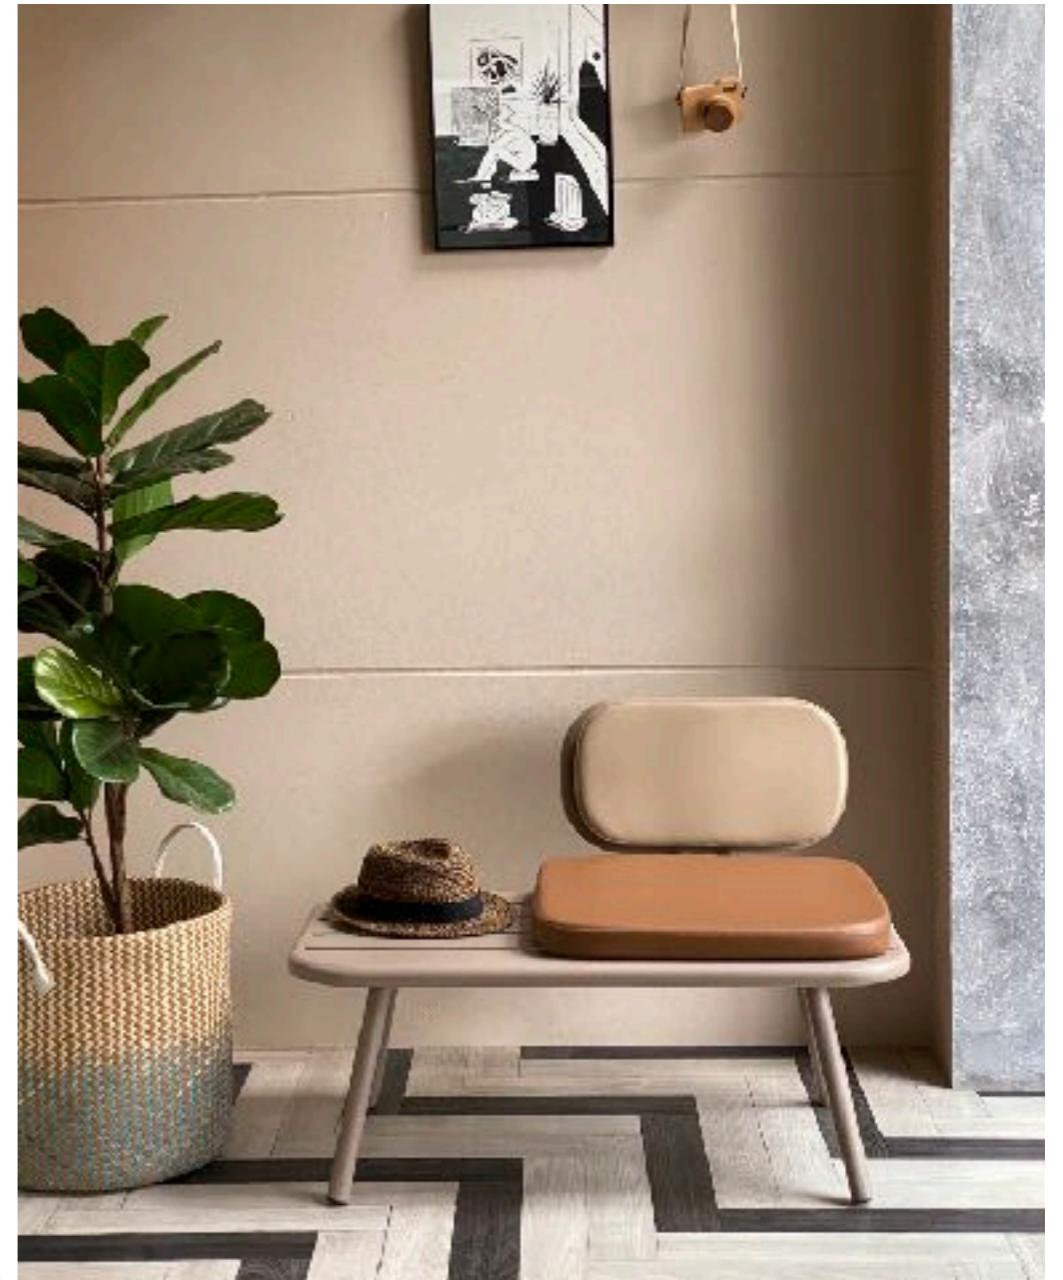

COMBI OUTDOOR , CHAIR + SIDE TABLE

: ALUMINIUM POWDER COATED COLOR

: W 90 x D 60 x H 40 (64) cm