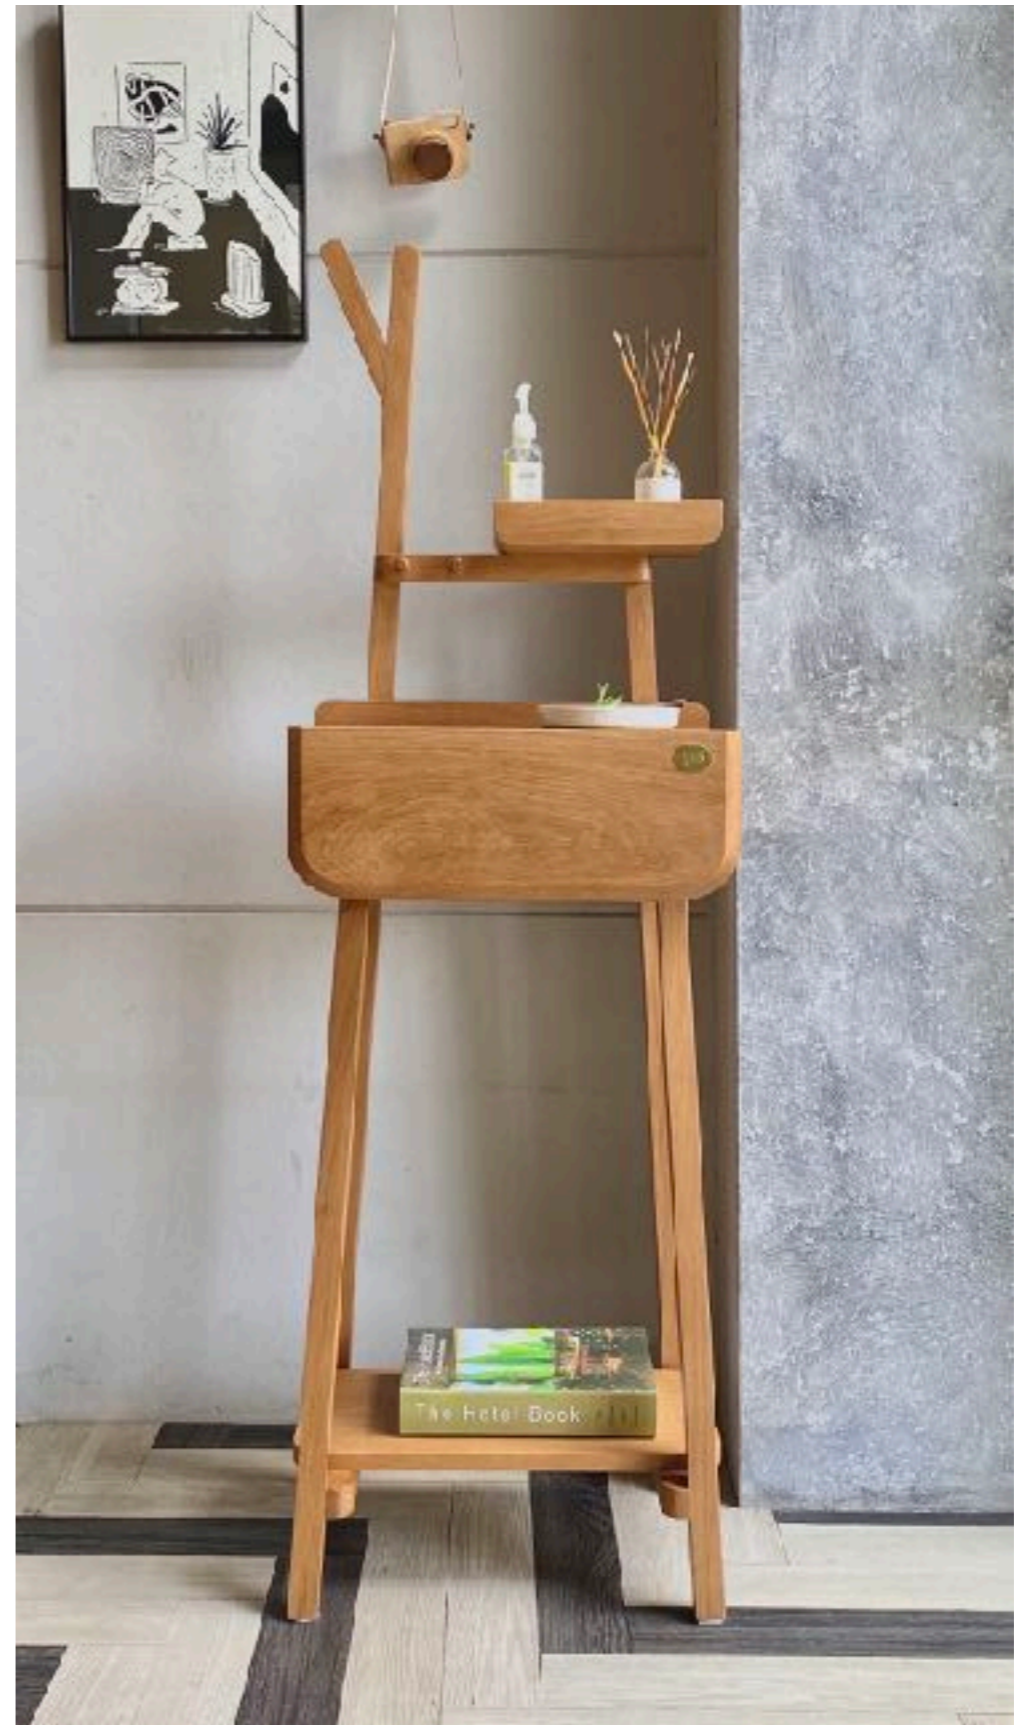

SINGLE 3.5' : W 148 x L 213 x H 28 (80) cm : **46,000 THB**

* custom size

BUG BED KING SIZE 6'

: OAK WOOD AND 10 MM PLYWOOD WITH PVC
: NATURAL COLOR
: W 223 x L 213 x H 28 (80) cm

PRICE : 56,000 THB

5 ft.
QUEEN
SIZE

BUG BED QUEEN SIZE 5'

- : OAK WOOD AND 10 MM PLYWOOD WITH PVC
- : NATURAL COLOR
- : W 193 x L 213 x H 28 (80) cm

PRICE : 54,000 THB

NEO-OBJECT : W 45 cm

NEO-object

NEO-OBJECT (1-drawer)

: OAK WOOD
: NATURAL COLOR
: W 45 x D 33 x H 90 (146) cm

PRICE : 28,400 THB

* custom size

NEO-OBJECT : W 80 cm
* not included mirror

NEO-OBJECT (2-drawer)

: OAK WOOD
: NATURAL COLOR
: W 80 x D 33 x H 90 (146) cm

PRICE : 30,400 THB

* *custom size*

**NEW
DESIGN**