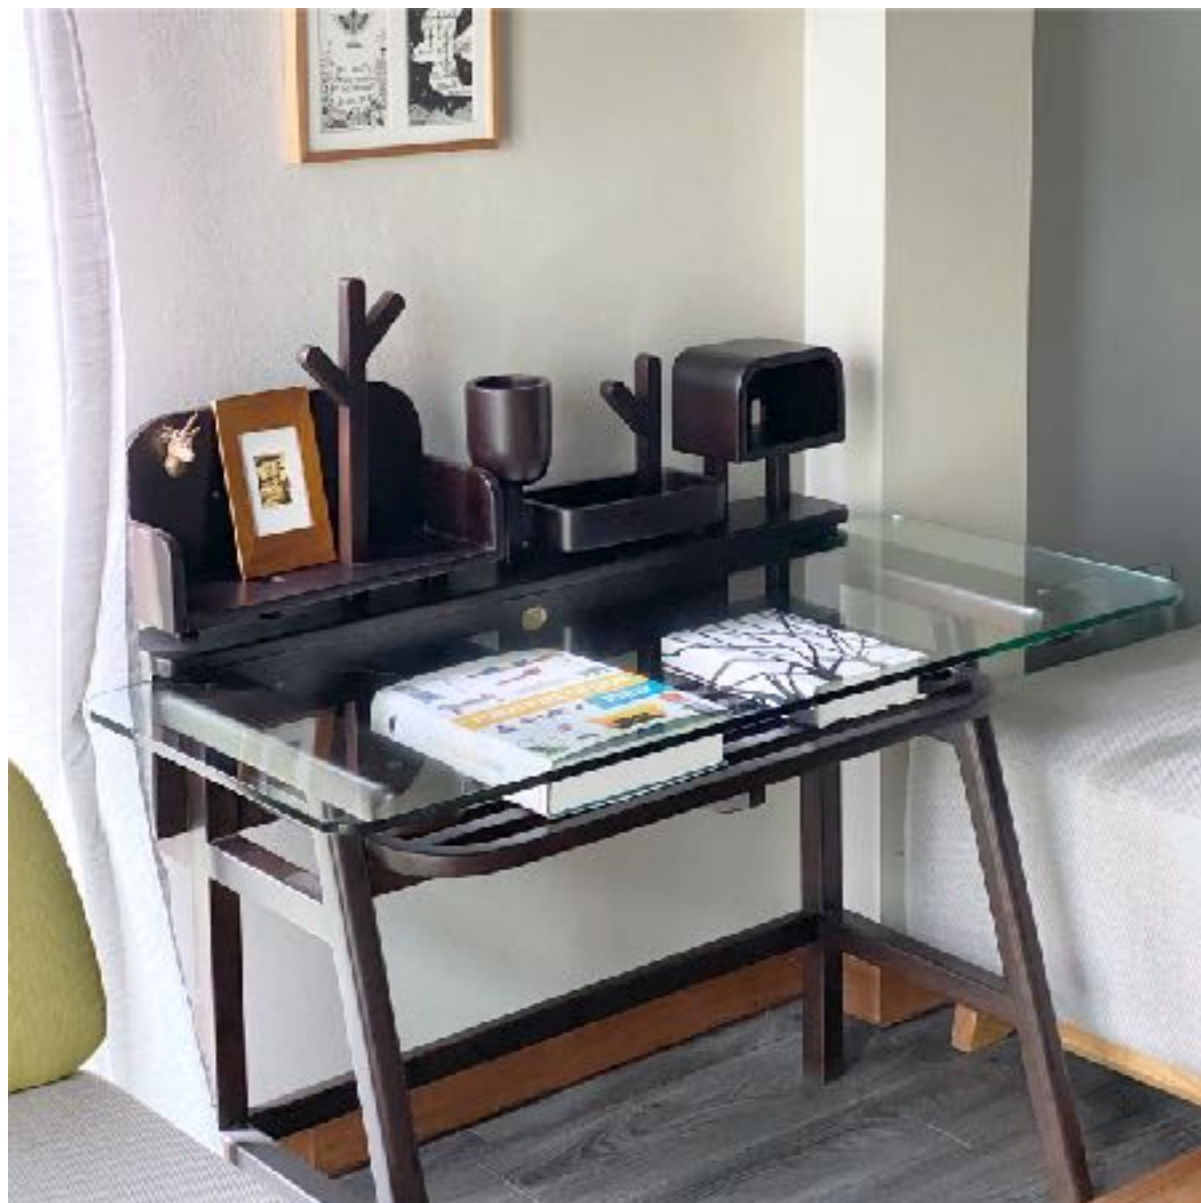

VILLAGE , WORKING SPACE

: ASH WOOD WITH
12 mm. TEMPERED GLASS ON TOP
: BLACK COLOR
: W 120 x D 63 x H 73 cm

PRICE : 40,000 THB