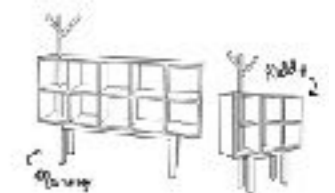

GIRAFFE , MULTI-PURPOSE RACK

: ASH WOOD
: NATURAL COLOR

MOMMY SIZE :
W 152 x D 30 x H 102 cm

PRICE : 38,000 THB

KIDDY SIZE :
W 92 x D 30 x H 102 cm

PRICE : 28,000 THB

* custom size

VILLAGE , WORKING SPACE

: ASH WOOD WITH
12 mm. TEMPERED GLASS ON TOP
: 2-TONE COLOR | NATURAL COLOR
: W 120 x D 63 x H 73 cm

PRICE : 40,000 THB

VILLAGE , WORKING SPACE

: ASH WOOD WITH
12 mm. TEMPERED GLASS ON TOP
: BLACK COLOR
: W 120 x D 63 x H 73 cm