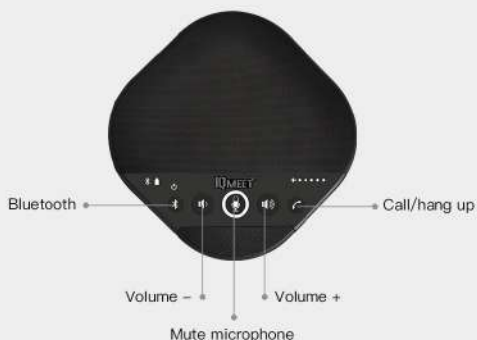

IQSpeakerphone

S330

Professional-grade bluetooth conference speakerphone

Product Highlights

360°omni-directional sound pickup

With 4 built-in microphone arrays, S330 supports 360-degree omni-directional audio pickup distance of 5 meters. Plus two optional expansion microphones, the pickup distance can reach 10 meters. It's convenient to set up your meeting room size.

Immersive audio experience

Built-in echo cancellation algorithm to ensure full duplex audio and offer pleasant teleconferencing experience. With dynamic noise suppression and automatic gain control, S330 allows you to hear and to be heard clearly as if it's face to face communication.

Seamless connection

Connect to your laptop, smart phone or tablet via Bluetooth, a USB cable or an audio cable with intuitive plug-and-play operation. It's simple to install and easy to use, just connect the USB cable or pair with your bluetoothdevice, and your meeting could start in seconds.

Rich compatibility

All IQSpeakerphonesare compatible with most mainstream VC platforms. We provide excellent audio quality for both you and those on the other end of the call -no matter your platform of choice.

Product details