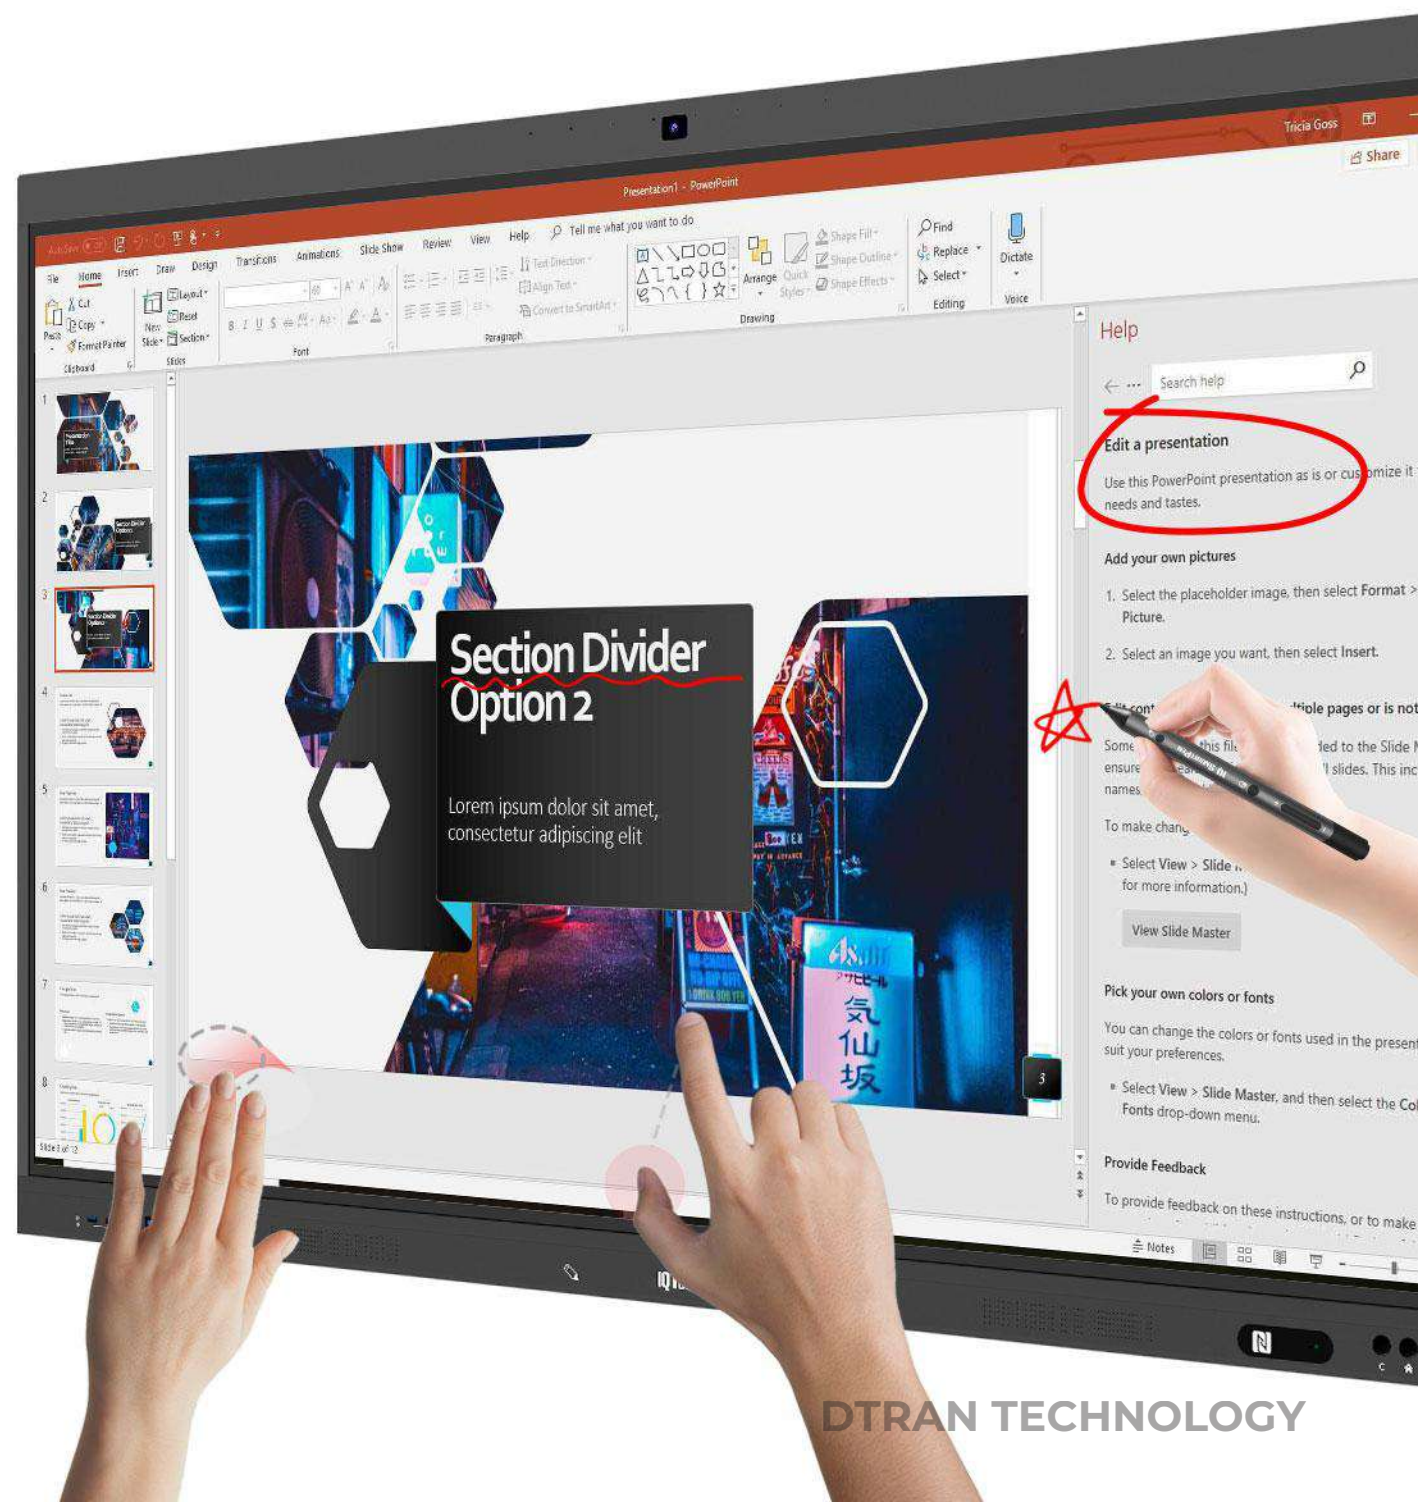

Immersive Visuals & Crystal-Clear Sound

- **Elevating Content with AI CAM**

The TE1200 Pro features a 48MP 4K AI camera with a wide 120-degree angle and built-in AI CAM features, including panoramic mode, framing mode, and speaker mode, for a superior video conferencing experience.

15W*2+20W Subwoofer
Speaker

48MP
Built-in AI CAM

120°
Wide-angle FOV

Precision Touch & Effortless Writing

ZERO+ Bonding / 40 Touch Points / 2mm Min. Touch Object / Windows Ink Compatible

Utilize ZERO+ bonding technology and high-precision touch frames for unparalleled touch accuracy. Enjoy full-channel 40-point touch control and 20-point writing capabilities for seamless interactions. Capture even the finest details effortlessly with a minimum touch object size of just 2mm.

Effortless NFC Control

With NFC Access Control, the TE1200 Pro offers limitless customization of NFC cards. Each card can be programmed for specific functions, including one-touch power control, screen lock, unlock, and touch lock. Simplify complex tasks with a single card swipe, streamlining your interaction with the device.