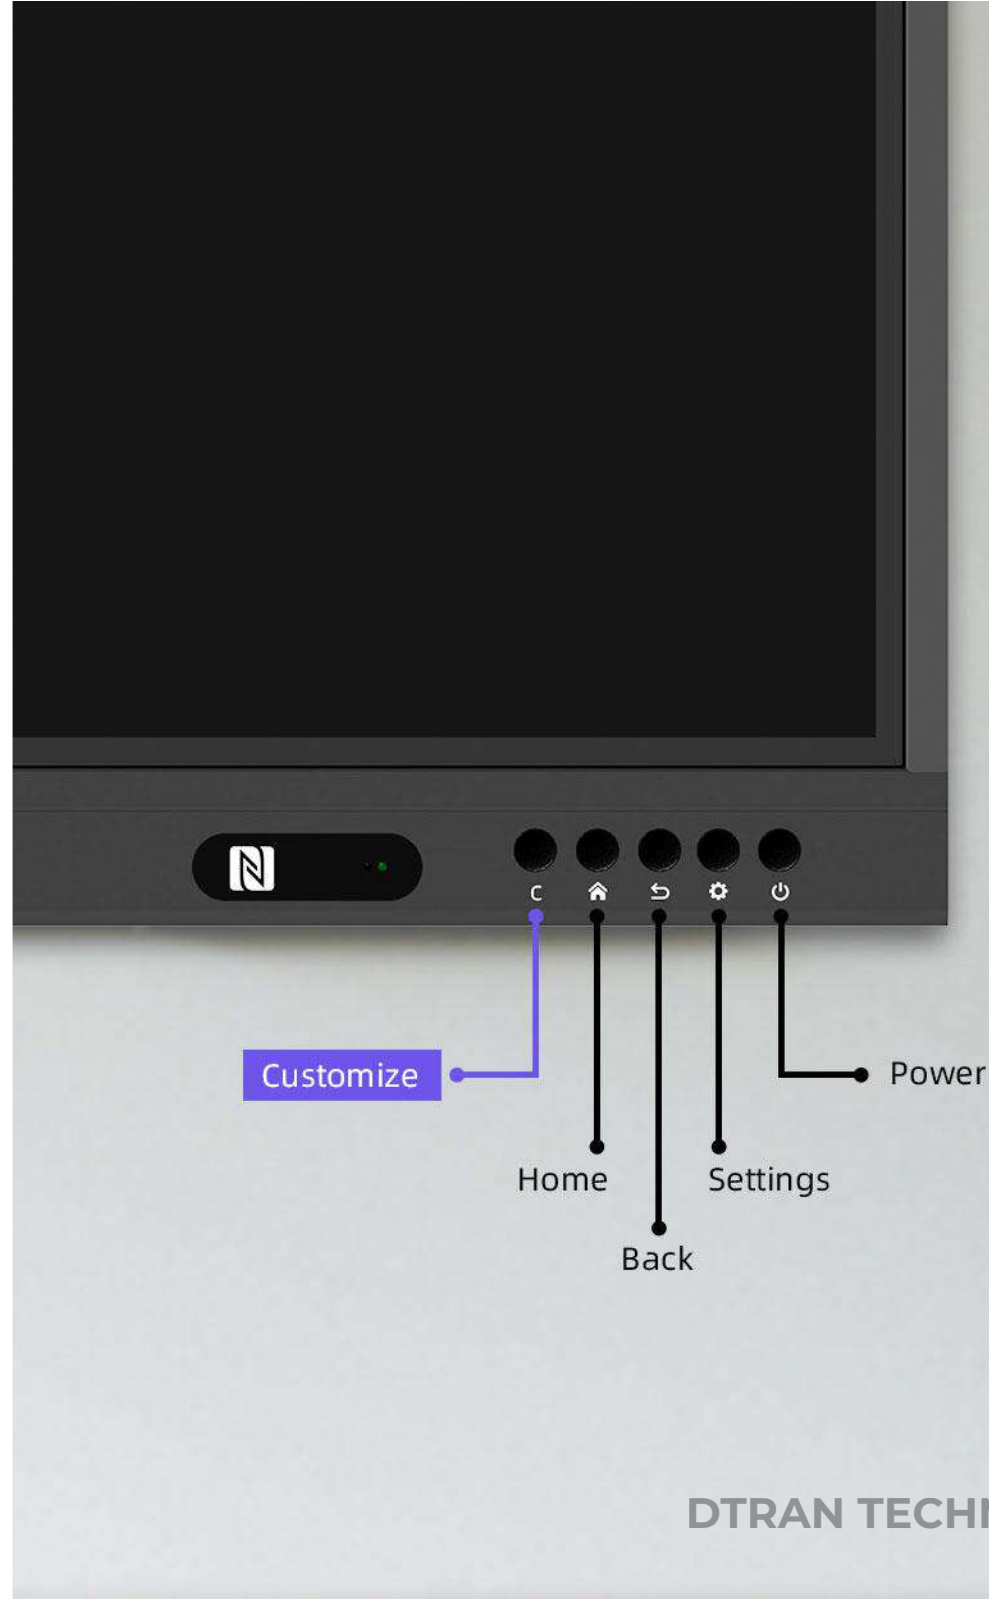

C Button Easy Customization

Customize it to swiftly access your favorite apps, switch channels, or engage helpful utilities with a single click. Personalize your interactions for an efficient and tailored experience.

- Freeze
- Switching to Windows
- Activate Screen Share
- Lock Screen
- Annotation
- Screens Capture