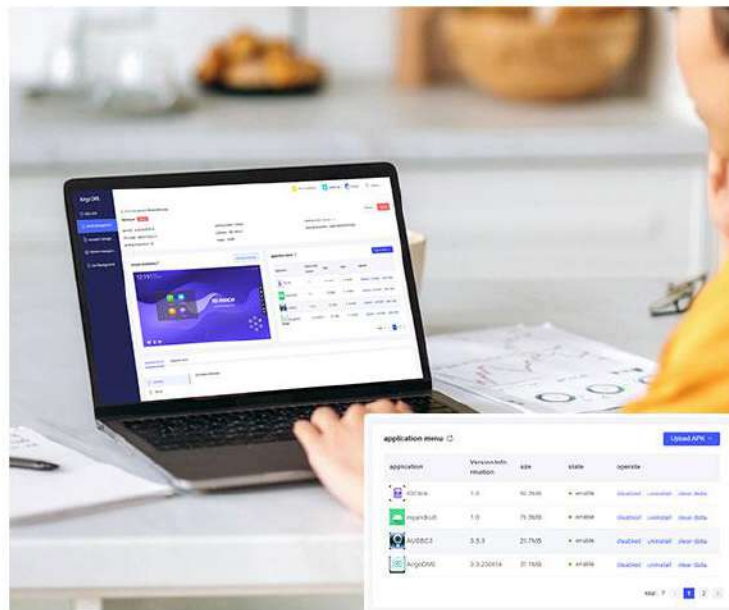

DMS Remote Control Mastery

Remote Control Simplified

Effortlessly manage your devices from anywhere, eliminating the need for on-site control.

Centralized Control

Access centralized app management and flexible installation scheduling for efficient operation.

Task Automation

Automate key functions like power management, remote desktop access, and wallpaper changes, streamlining your experience.

Effortless Wireless Screen Sharing

Connect up to 9 devices simultaneously and enjoy 4K wireless screen mirroring on the TE1200 Pro. With group synchronization, collaboration becomes seamless and dynamic, making it ideal for presentations, brainstorming, and interactive sessions.