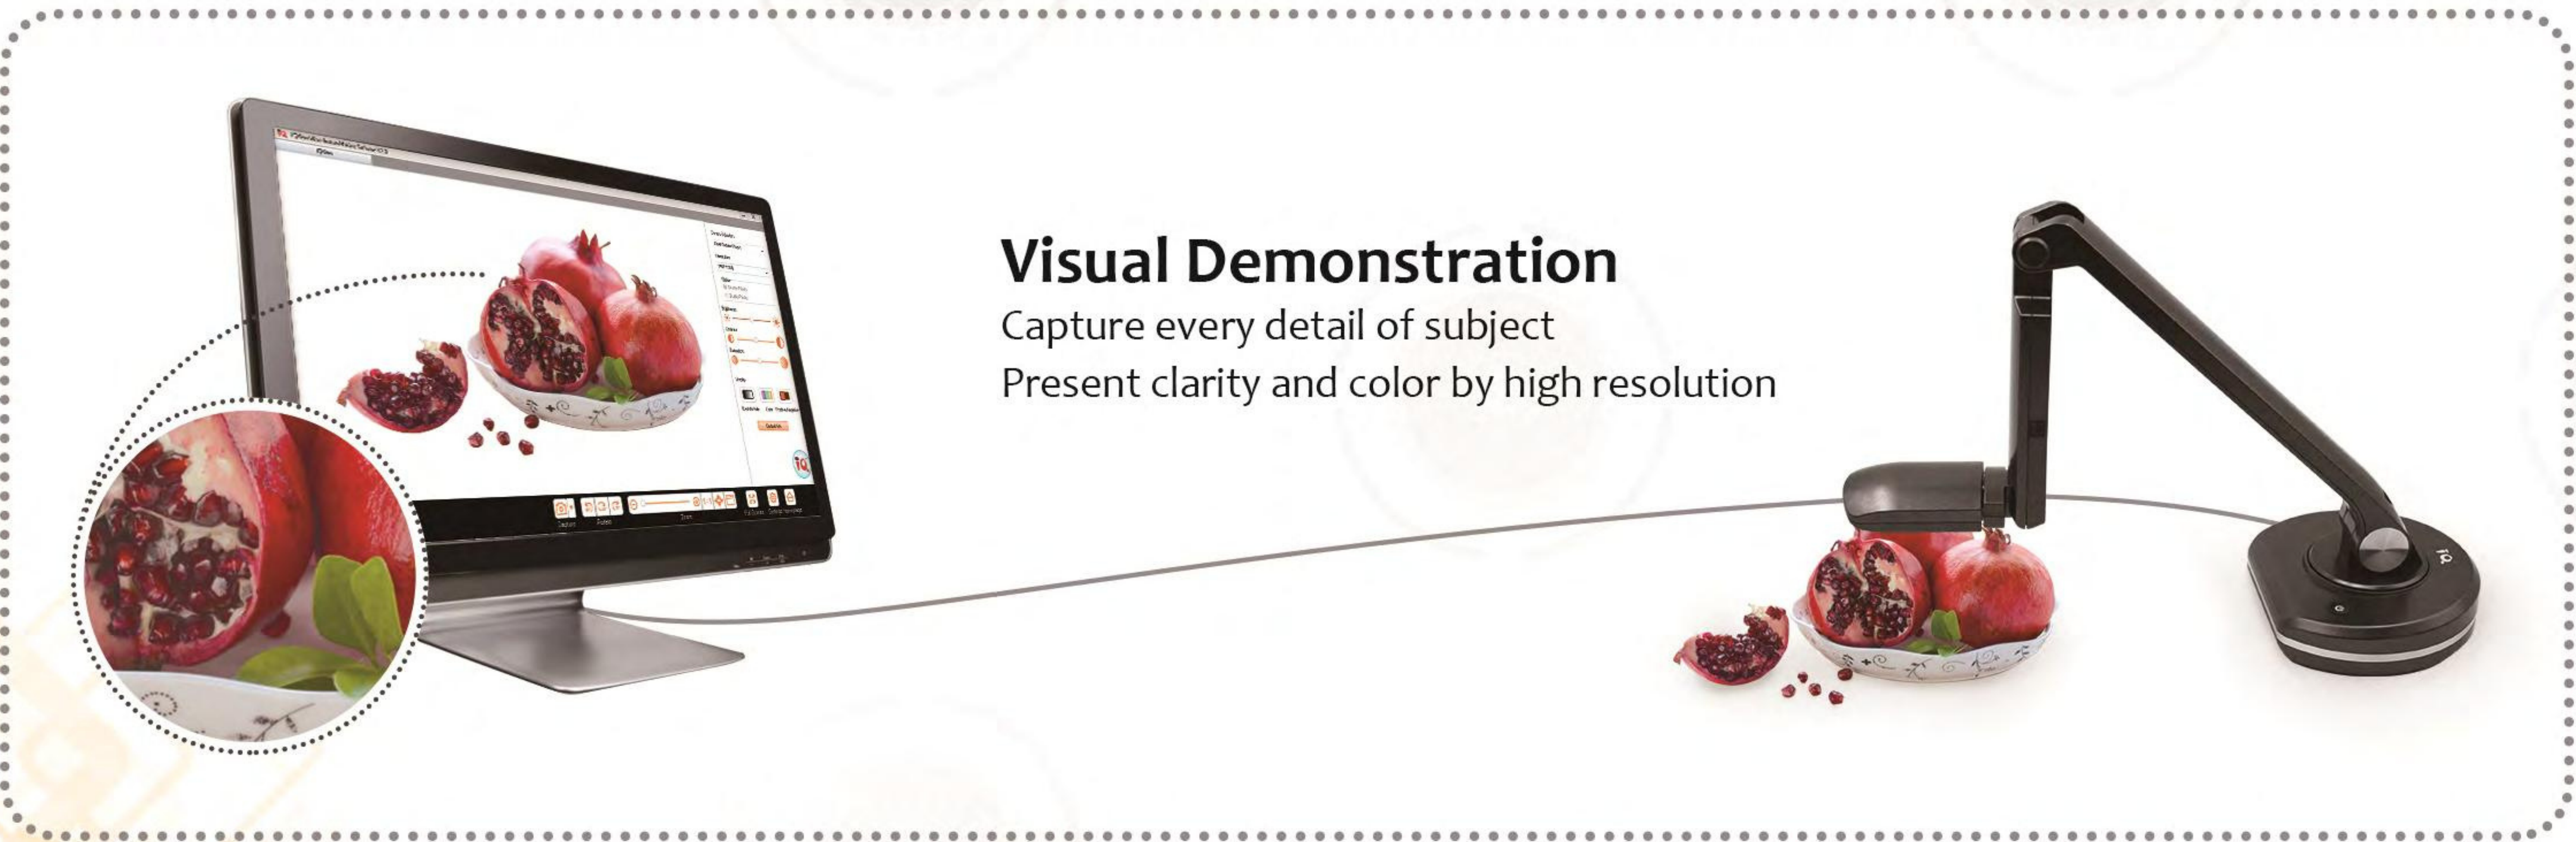

IQView Interactive Document Camera E6510

Multipurpose

Products Highlights

- Flexible and smart design
- 8M pixels (3256x2440)
- Auto Focus
- Macro Shooting
- 11 LEDs with softbox
- Support IQView Software

HD Camera

LED with Softbox

0° foldable

IQView Interactive Document Camera E6510

Software Features

Image scroll

Zoom in/out

Image rotation

Image highlight

Screen recording

Real-time annotation

Model	E6510
Pickup Device	CMOS 1/4", 8 MP
Resolution	2591*1994 (5MP) 1280*960 (SXGA) 1280*720 (720p) 1920*1080 (1080p) 3256*2440 (8MP)
Digital Zoom	×10
Auto Focus	YES
Auto Exposure	YES
Auto White Balance	YES
Frame Rate	30fps
Scanning Area	Nearly A3
Rotation	Camera 270°, Arm 360°
Macro Shooting Distance	≤5cm
Light Source	11 LEDs with softbox
SNR	≥40db
Power Supply	USB2.0
Audio	Built-in MIC
Interface Ports	USB2.0
Integrated Software	IQView Micro-lecture Making Software
Operation System	Windows XP/Vista/7/8/10
Product Weight	976g
Product Size	W115mm * D75mm * H330mm