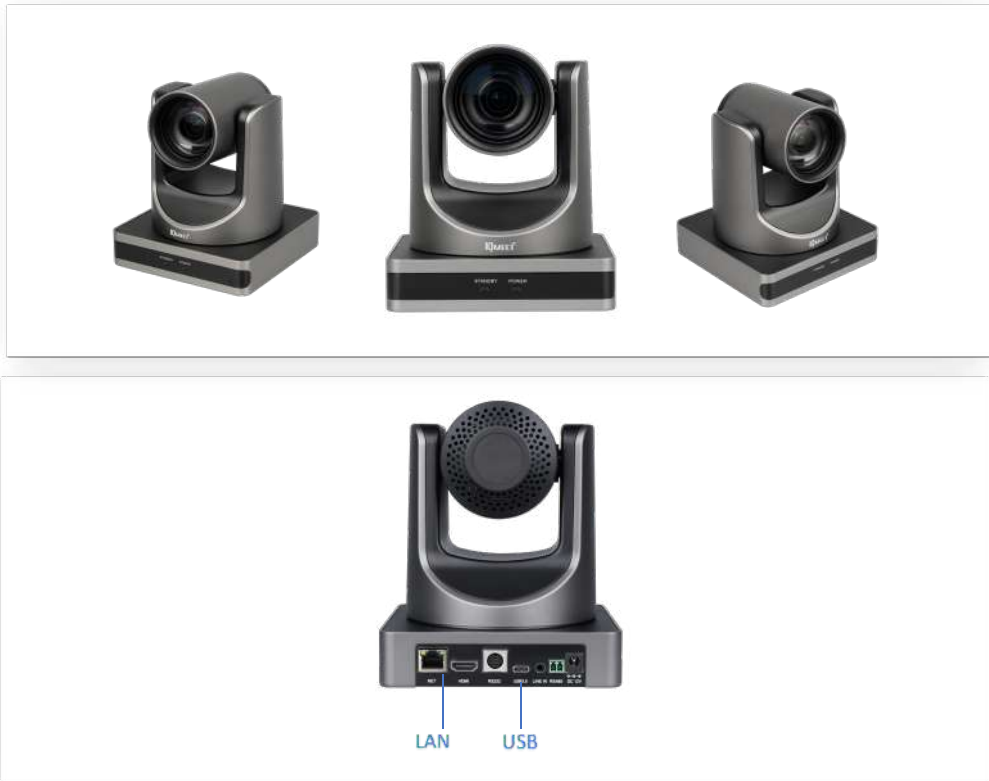

Product Overview

For better interaction, we suggest you using IQConference Cam CV800 Pro together with:

HARDWARE	IQTouch TB1000	IQSpeakerphone S330	
SOFTWARE	ZOOM	Skype	GotoMeeting

DTran Technology Co.,Ltd. บริษัท ดิทราน เทคโนโลยี จำกัด

3 อาคารวิชั่นบิสิเนสพาร์ค ชั้นที่ 4 ซ.รามอินทรา 55/8 ถ.รามอินทราแขวงท่าแร้ง เขตบางเขนกรุงเทพมหานคร 10220

LINE @dtrantech

☎ 02-114-8369

🌐 WWW.DTRANTECH.COM