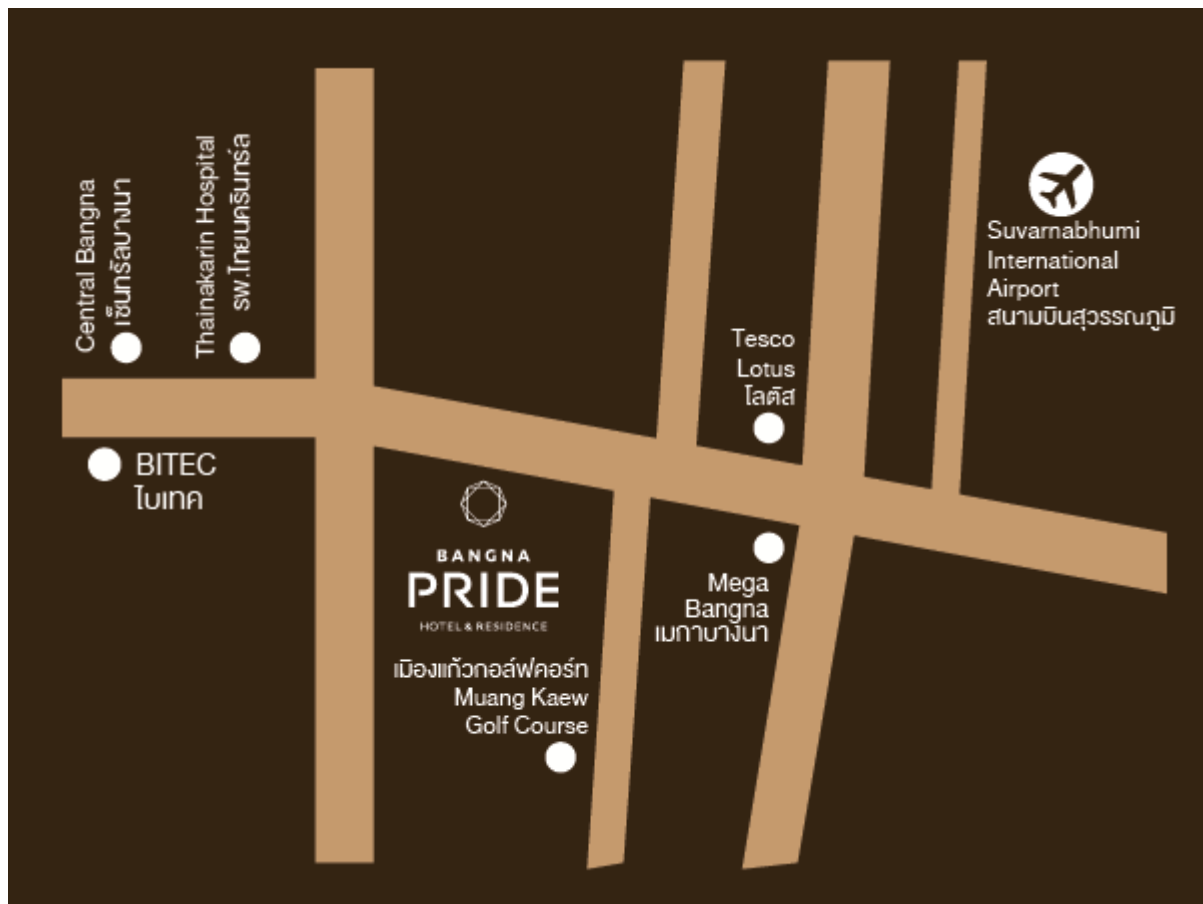

Map of the meeting venue of 2020

**At Ratchaphruek room 1 (2nd floor Bangna Tower)  
Bangna Pride Hotel & Residence**

2/4 Moo 14 Bangna Trad Road KM 6.5, Bangkaew, Bangplee, Samutprakarn 10540  
Tel. (02) 769 3145

**Advice to transportation**

Bus: Por. Or. (AC) 139, 145, Por. Or. (AC) 206, 23, 38, Por. Or. (AC) 38