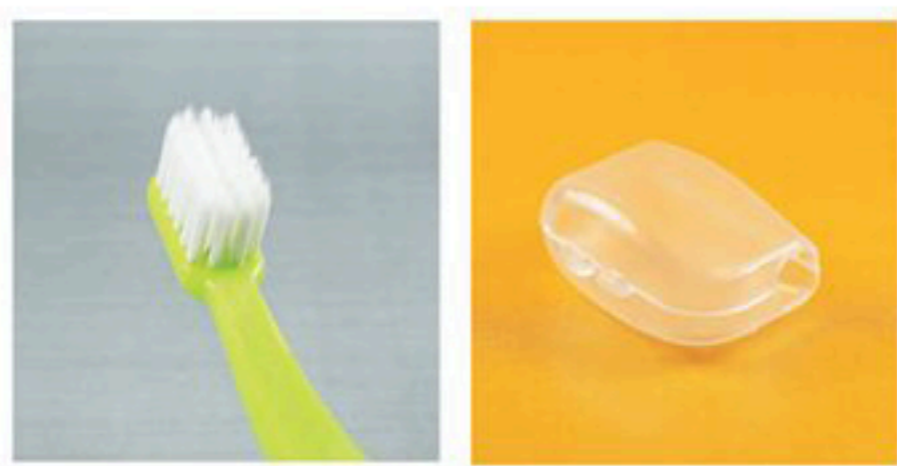

W

Pearlie White®

Kids' Toothpaste & Toothbrush

Brushcare™ Kids

Unique Features and Benefits

Extra Compact Rounded Head - Safe and comfortable brushing. Easier access into tight spaces in child's mouth.

Extra Soft Microfine Polished End Rounded Bristles - Protect tooth enamel whilst brushing. And is suitable for gentle brushing of gums and tongue.

Brushcare™ Kids' Pop-Up Extra Soft Toothbrush

Retractable Toothbrush Head – Provides maximum reach to all tooth surfaces.

Toy-like Toothbrush Cover - Keep the toothbrush clean and make brushing fun.

Toothbrush Feet – Keeps your toothbrush standing up.

BPA FREE

BPA FREE

BPA FREE

BPA FREE

BPA FREE

BPA FREE

BPA FREE = No Bisphenol-A

Brushcare™ Kids' Enamel Protect Extra Soft Toothbrush

Angled Neck - For better reach to all tooth surfaces.

Classic Handle - Rounded Back with flat front for comfortable grip and handling.

Toothbrush Cover – Keeps your toothbrush clean and prevents damage during travel.